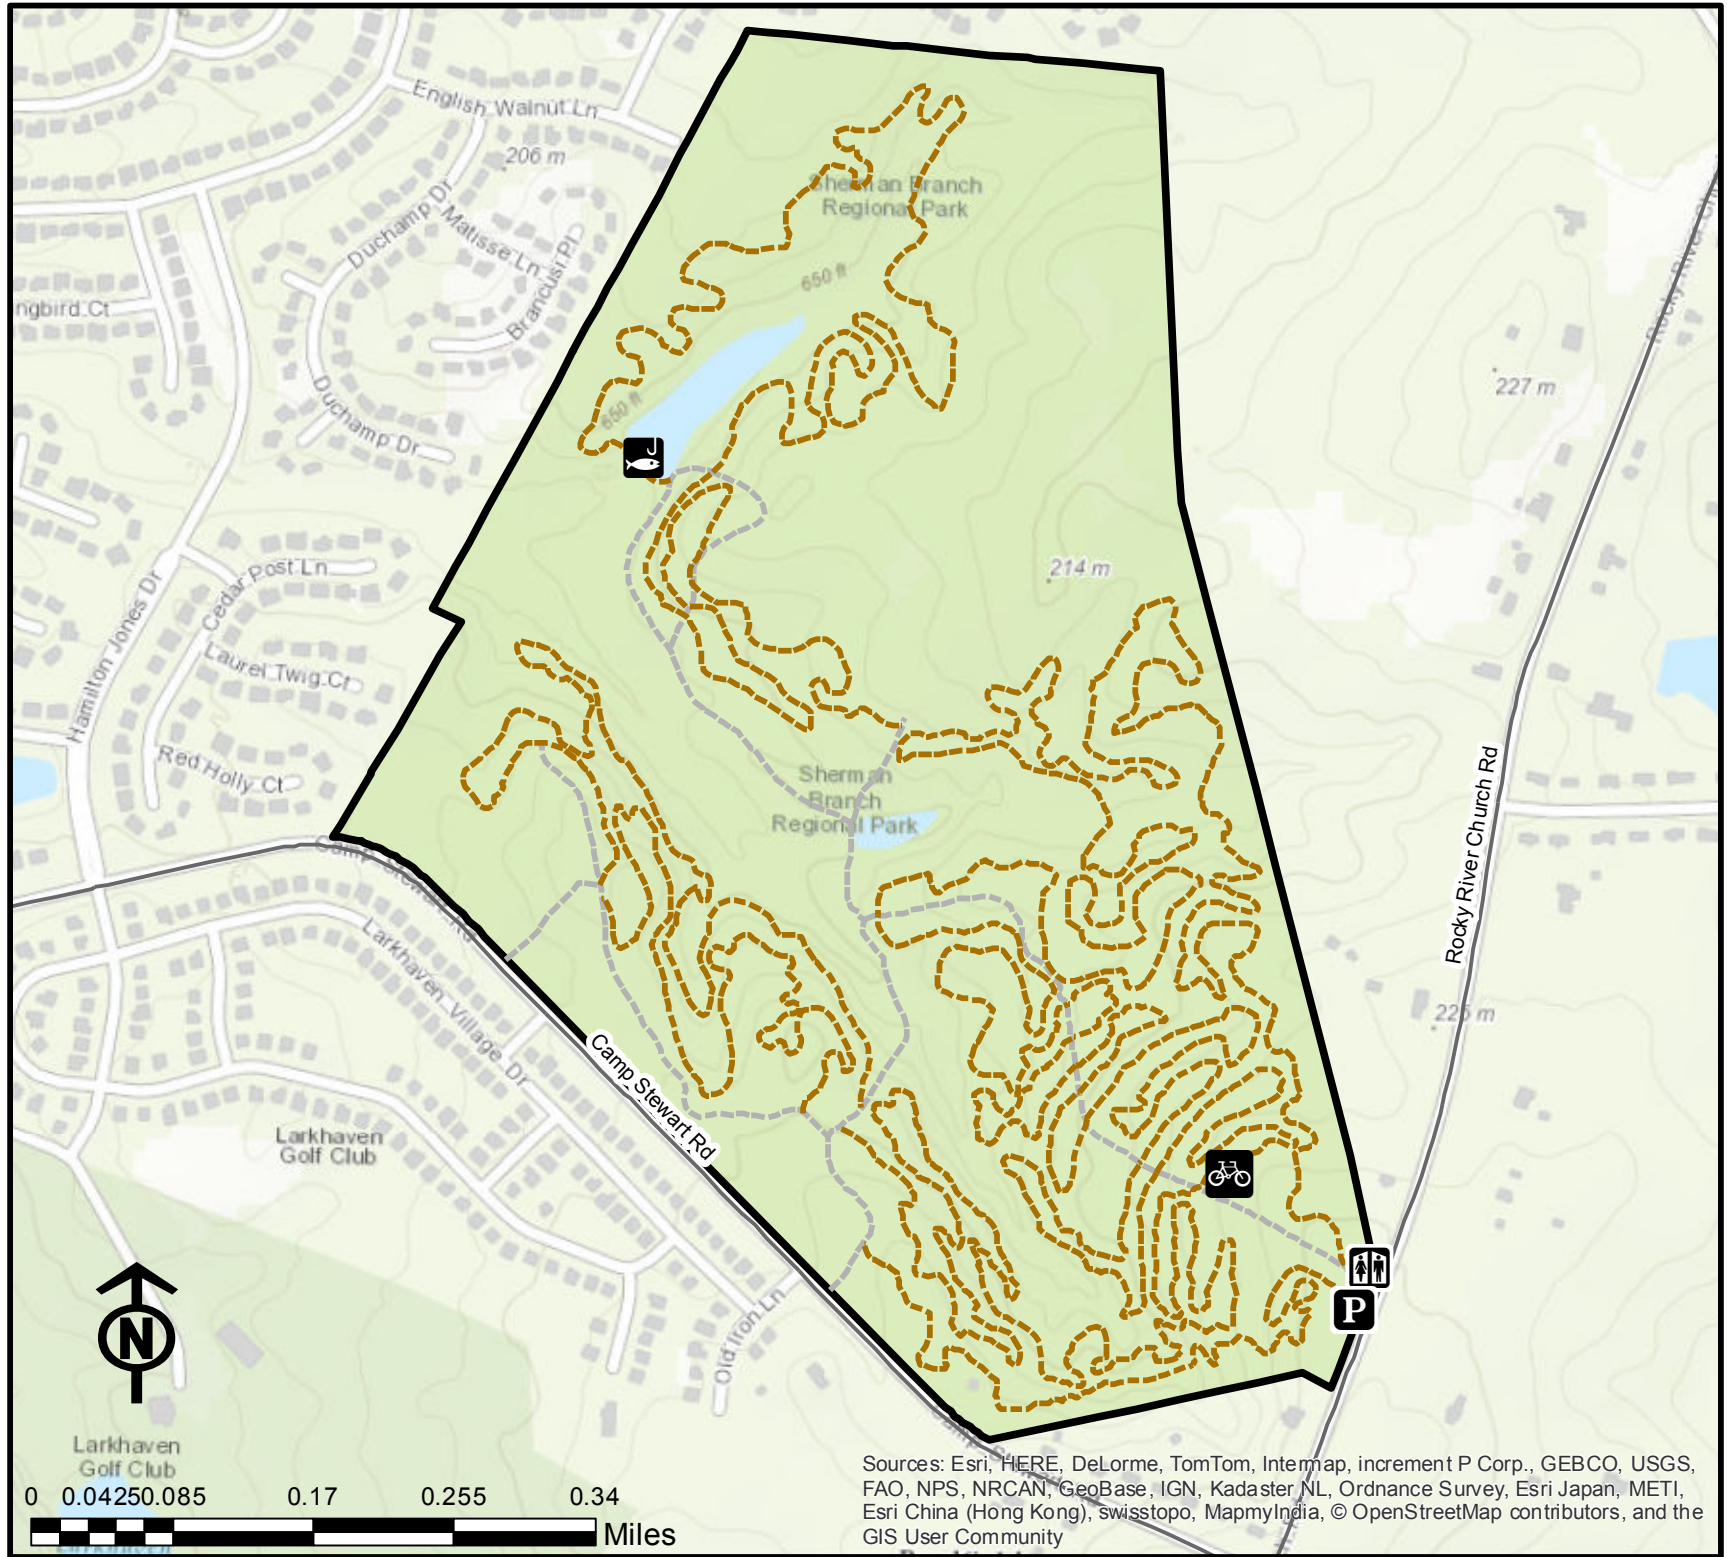

# Sherman Branch Nature Preserve

Sources: Esri, HERE, DeLorme, TomTom, Intermap, increment P Corp., GEBCO, USGS, FAO, NPS, NRCAN, GeoBase, IGN, Kadaster NL, Ordnance Survey, Esri Japan, METI, Esri China (Hong Kong), swisstopo, MapmyIndia, © OpenStreetMap contributors, and the GIS User Community