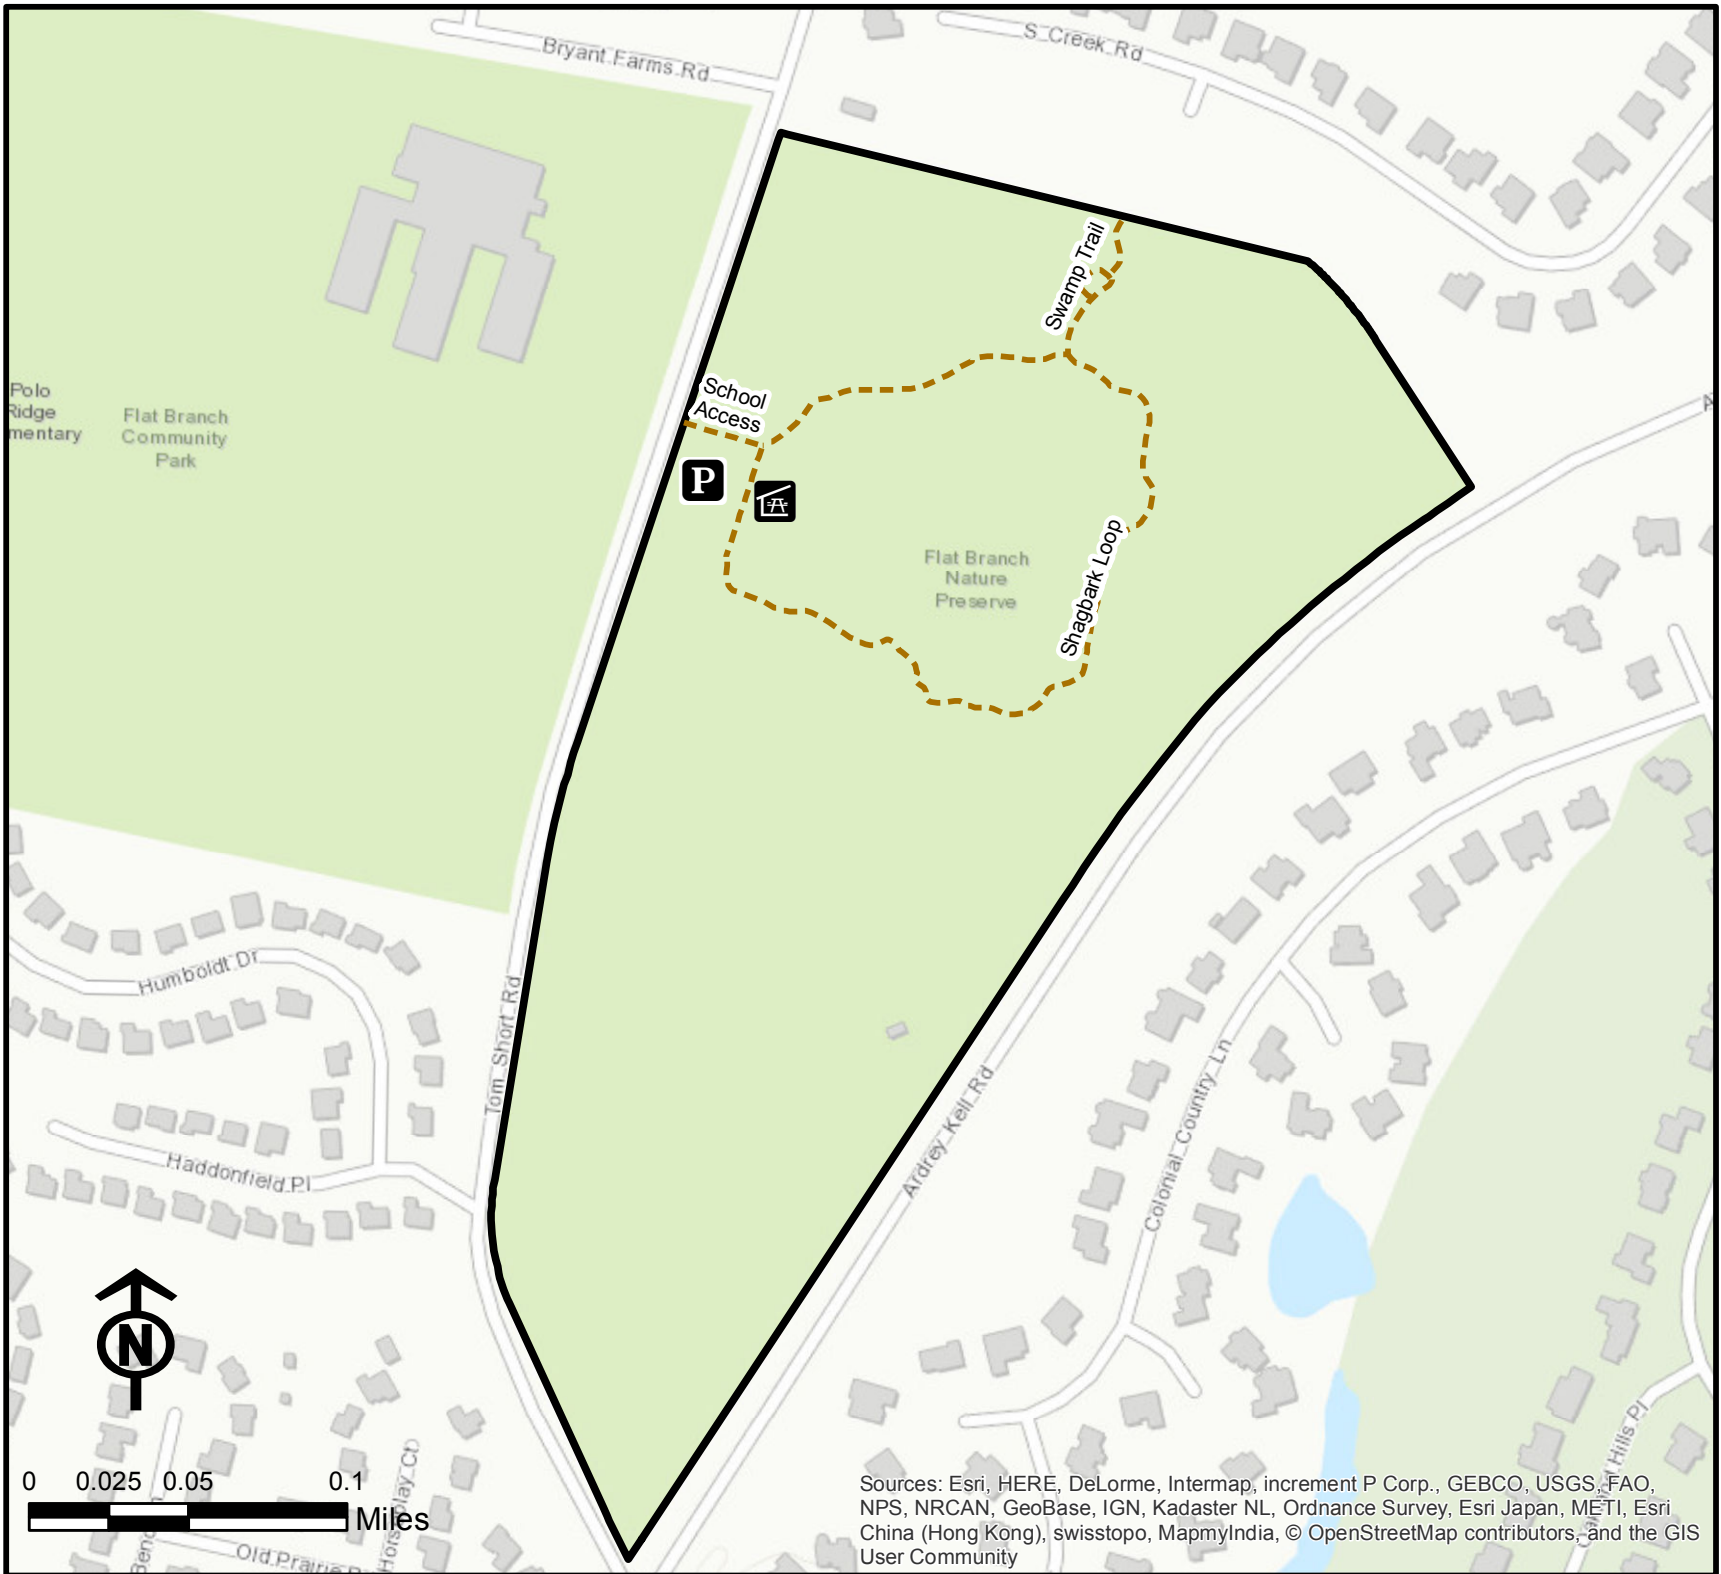

# Flat Branch Nature Preserve

Sources: Esri, HERE, DeLorme, Intermap, increment P Corp., GEBCO, USGS, FAO, NPS, NRCAN, GeoBase, IGN, Kadaster NL, Ordnance Survey, Esri Japan, METI, Esri China (Hong Kong), swisstopo, MapmyIndia, © OpenStreetMap contributors, and the GIS User Community