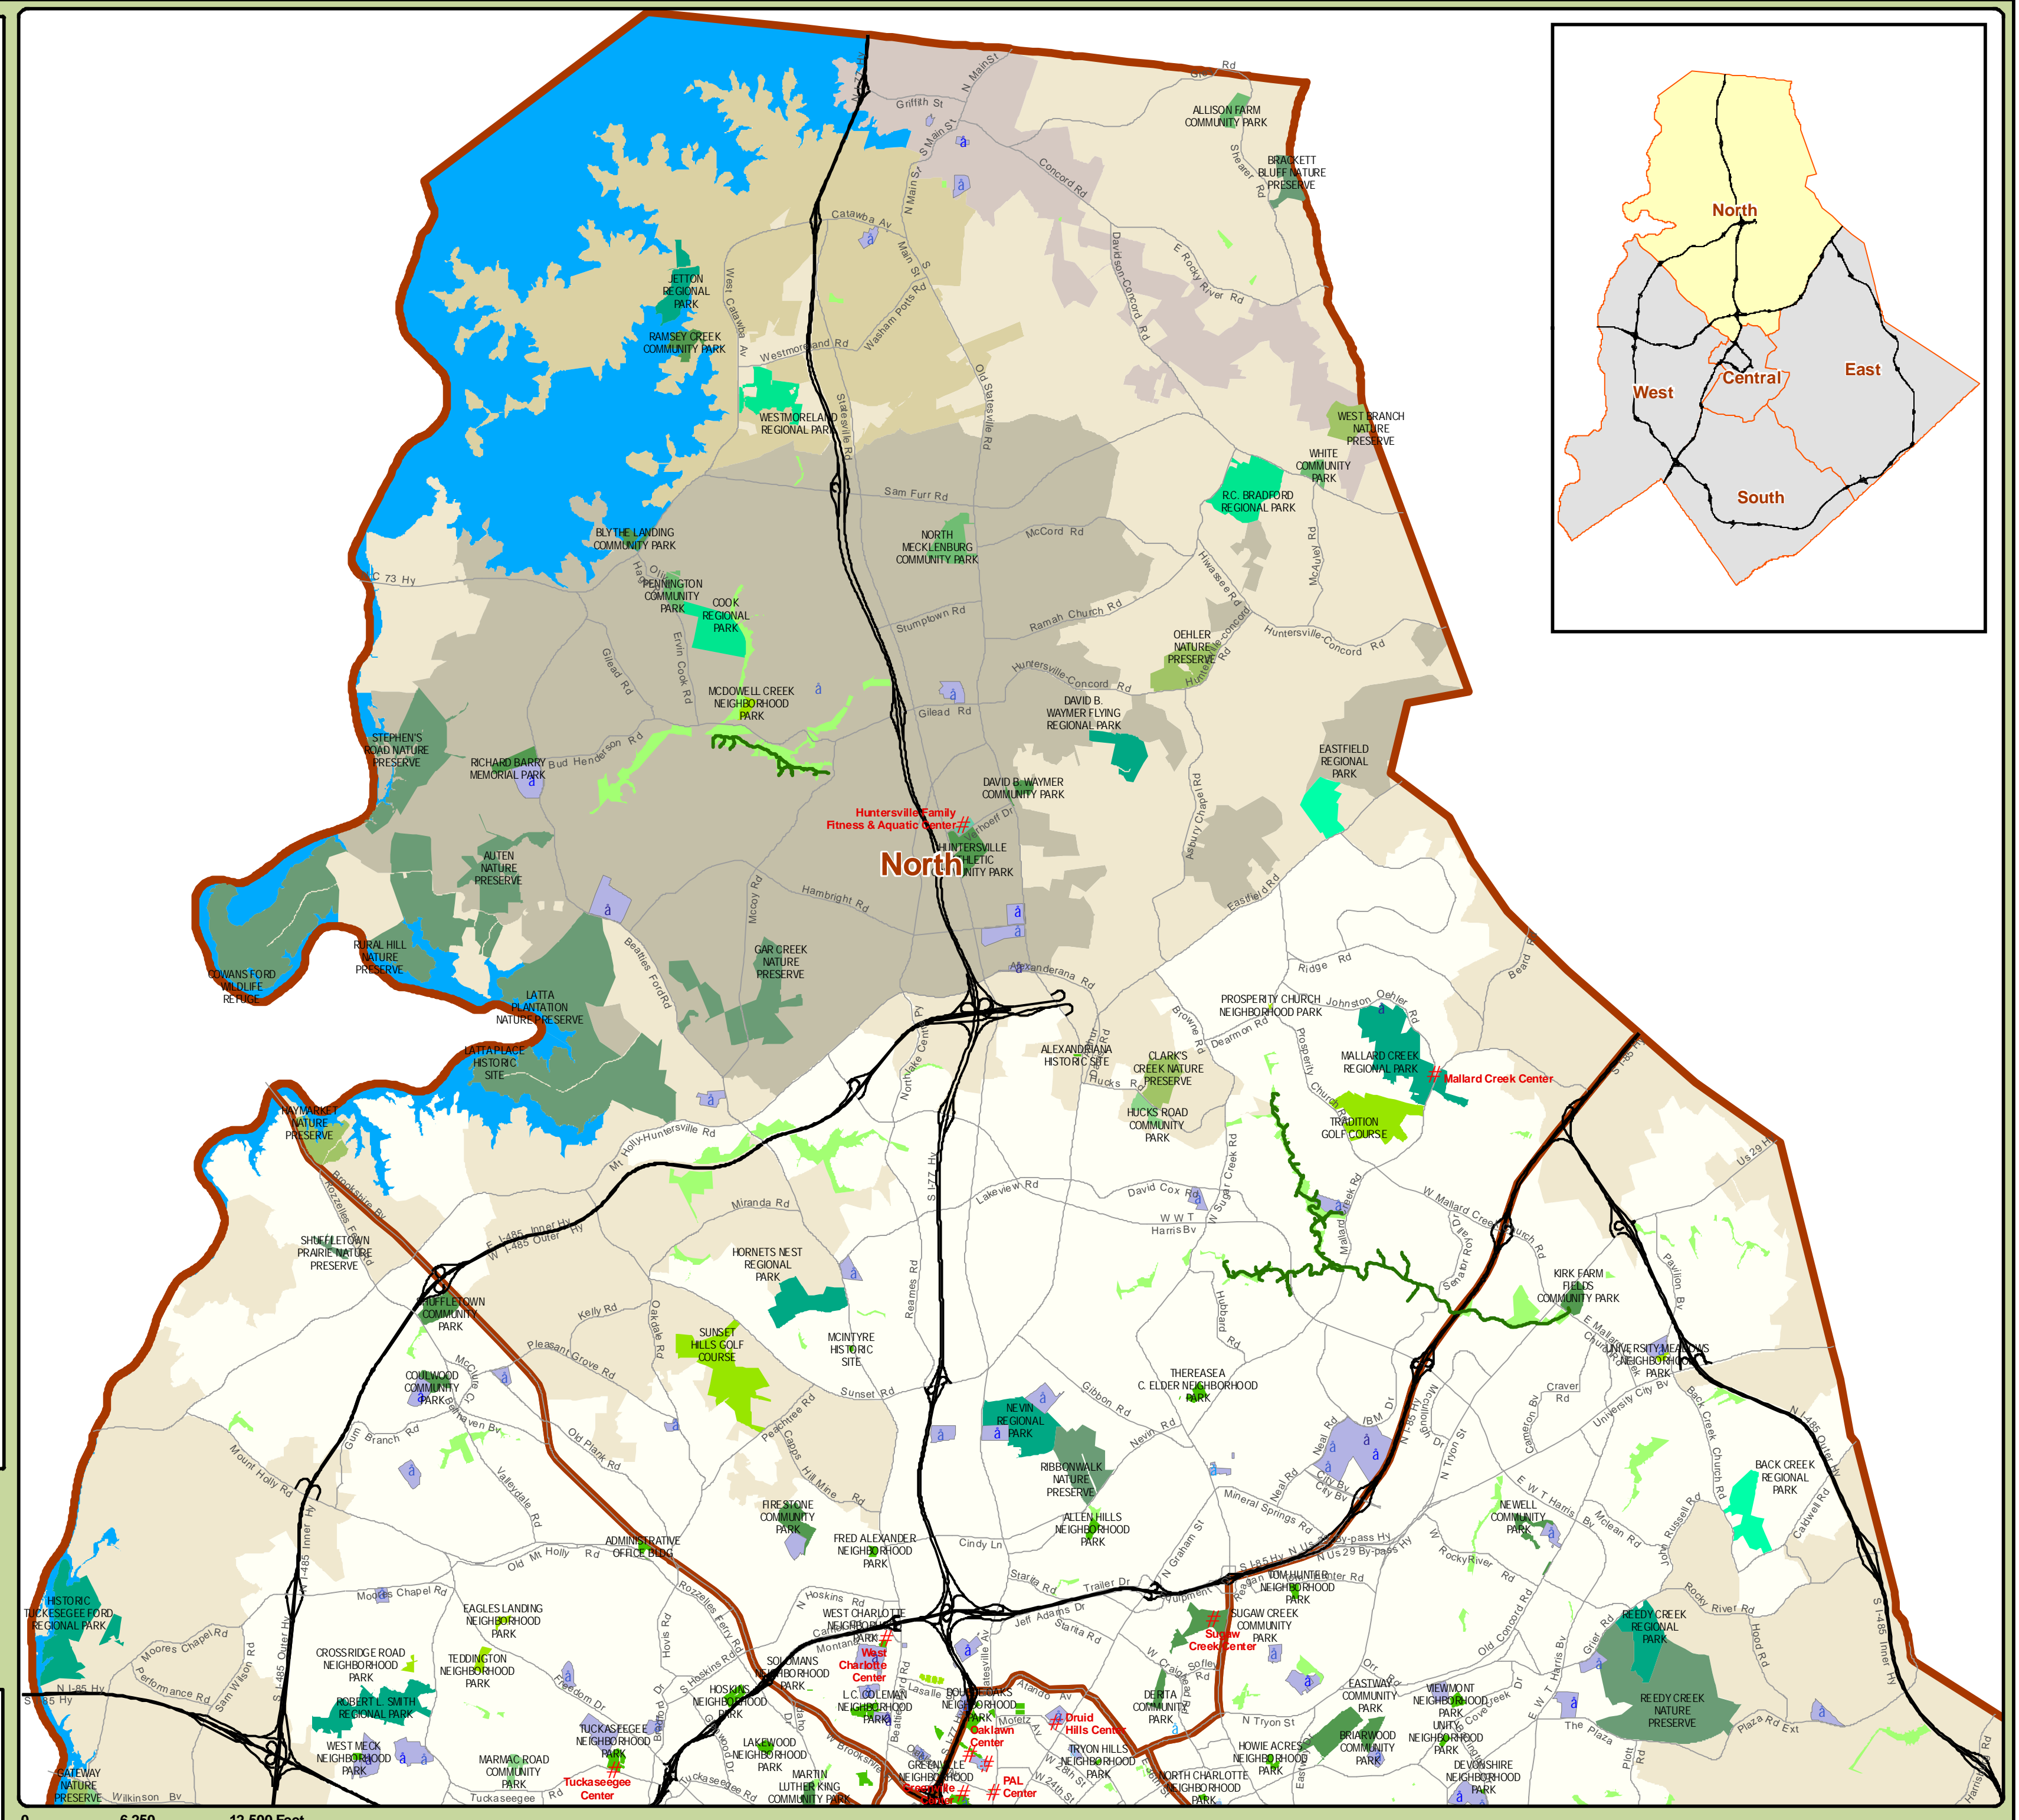

Legend:

- Recreation Centers
- # Developed
- Schools
- Elementary
- High
- Middle
- Other
- Pre-Kindergarten
- Greenway
- Interstate
- Throughfare
- Park Districts
- Water Bodies
- Park Property
- Community Park-Developed
- Community Park-Leased
- Community Park-Undeveloped
- Golf Course
- Greenway
- Nature Preserve-Developed
- Nature Preserve-Undeveloped
- Neighborhood Park-Developed
- Neighborhood Park-Leased
- Neighborhood Park-Undeveloped
- Recreation Center
- Regional Park-Developed
- Regional Park-Leased
- Regional Park-Undeveloped
- Jurisdiction
- Charlotte
- Cornelius
- Davidson
- Huntersville
- Matthews
- Mecklenburg
- Mint Hill
- Pineville
- Stallings

North Park District

0 6,250 12,500 Feet