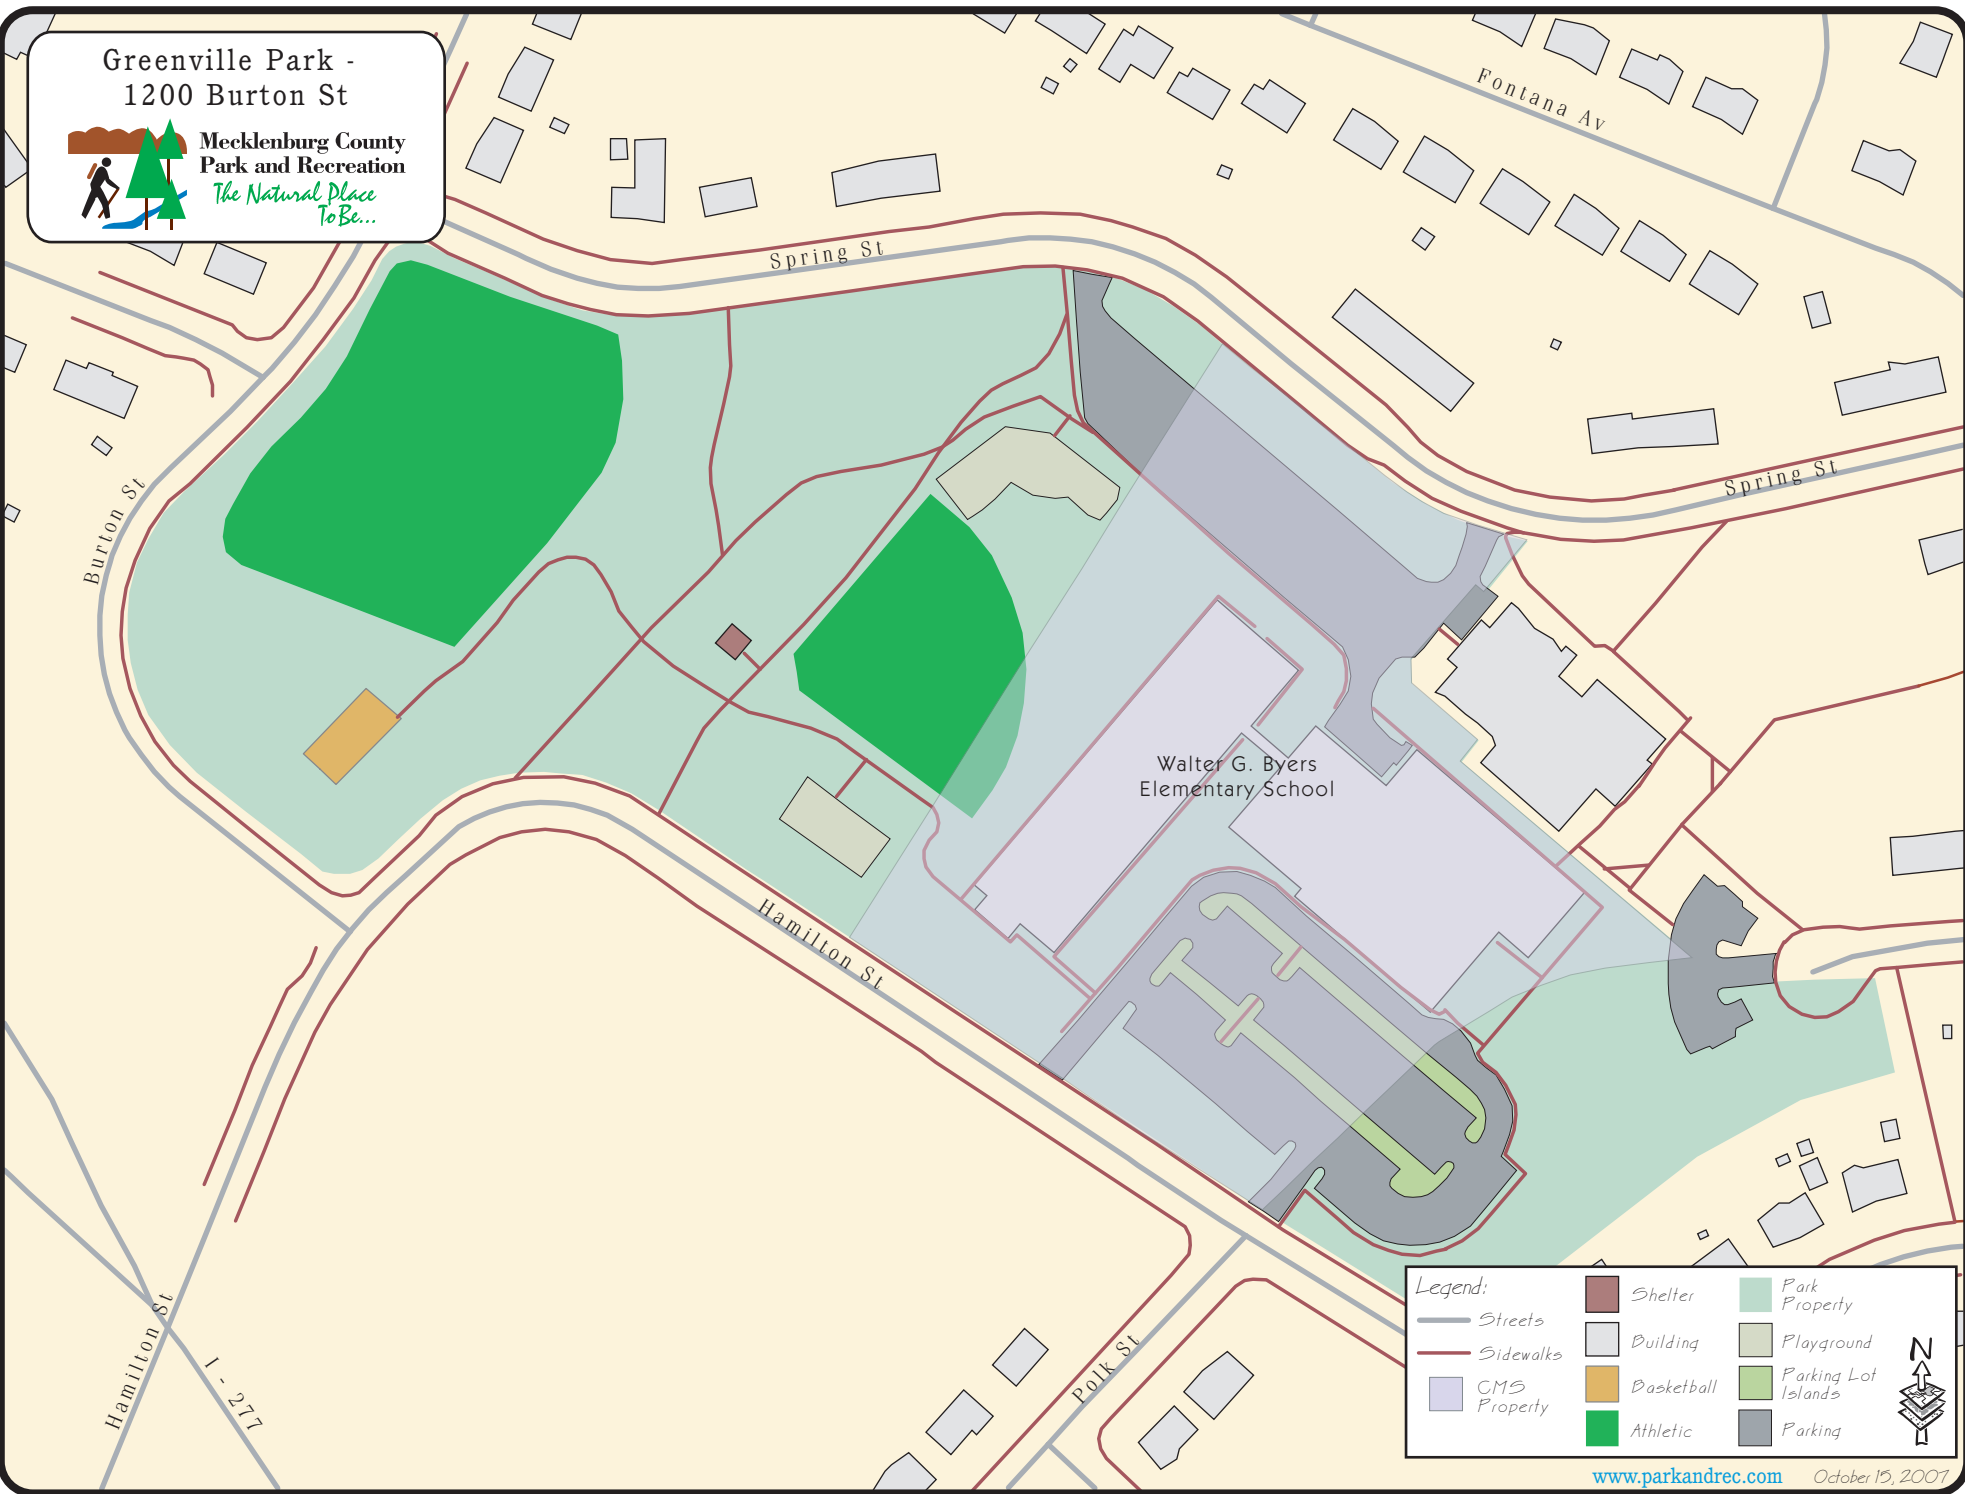

Greenville Park -
1200 Burton St

Mecklenburg County
Park and Recreation
*The Natural Place
To Be...*

Legend:

Streets	Shelter	Park Property
Sidewalks	Building	Playground
CMS Property	Basketball	Parking Lot Islands
Athletic	Parking	