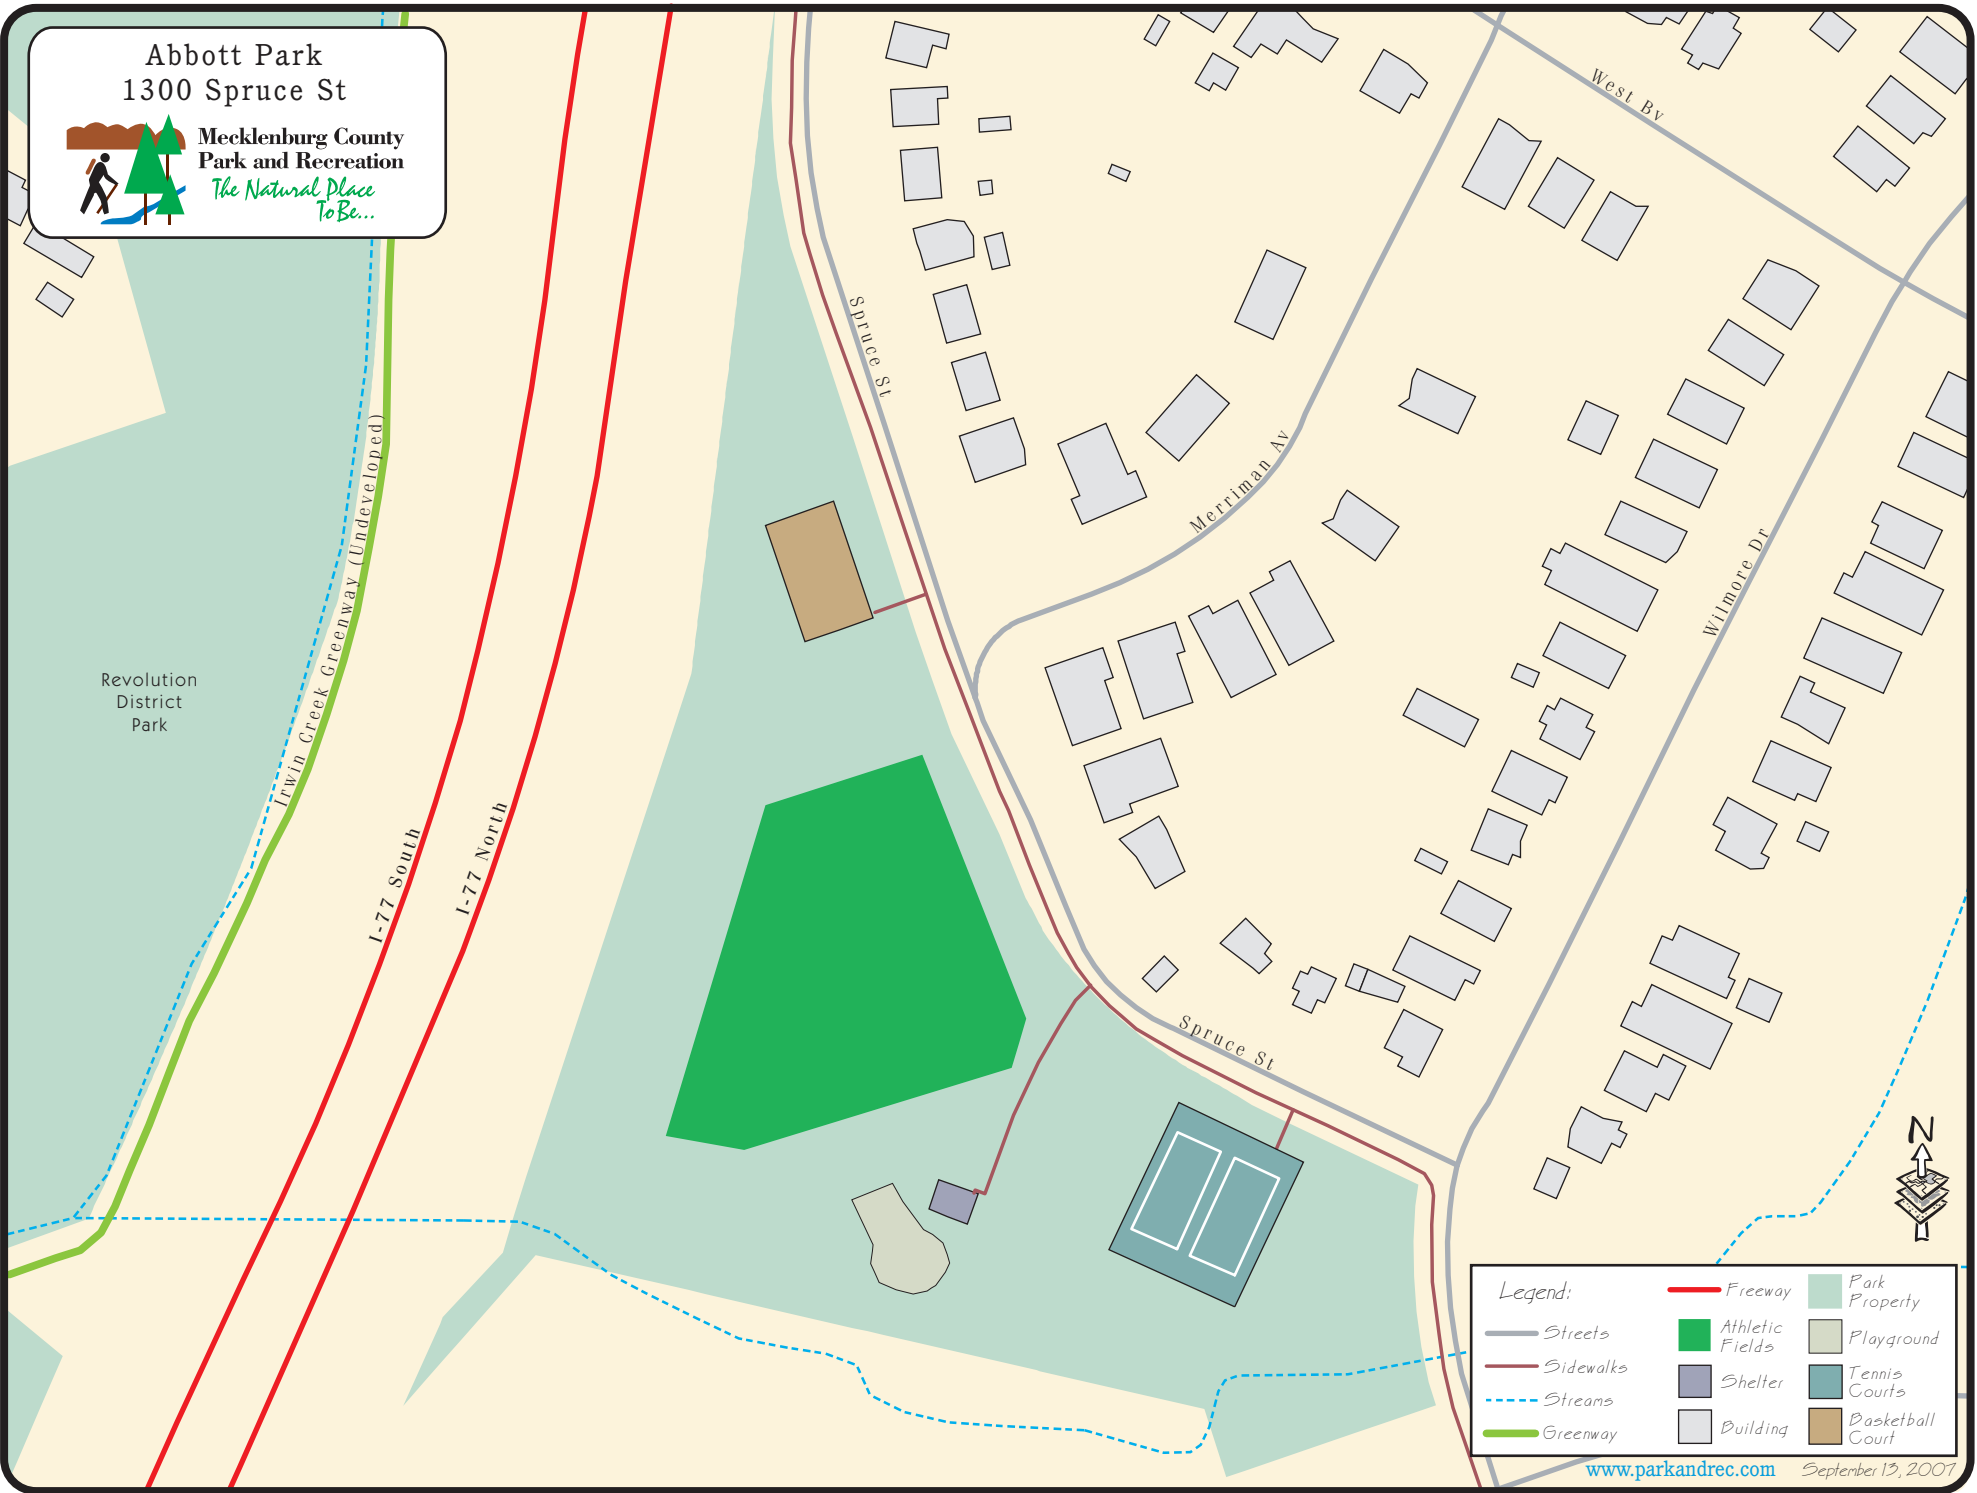

Abbott Park
1300 Spruce St

Mecklenburg County
Park and Recreation
*The Natural Place
To Be...*

Legend:

Freeway	Park Property
Streets	Athletic Fields
Sidewalks	Playground
Streams	Shelter
Greenway	Tennis Courts
	Building
	Basketball Court