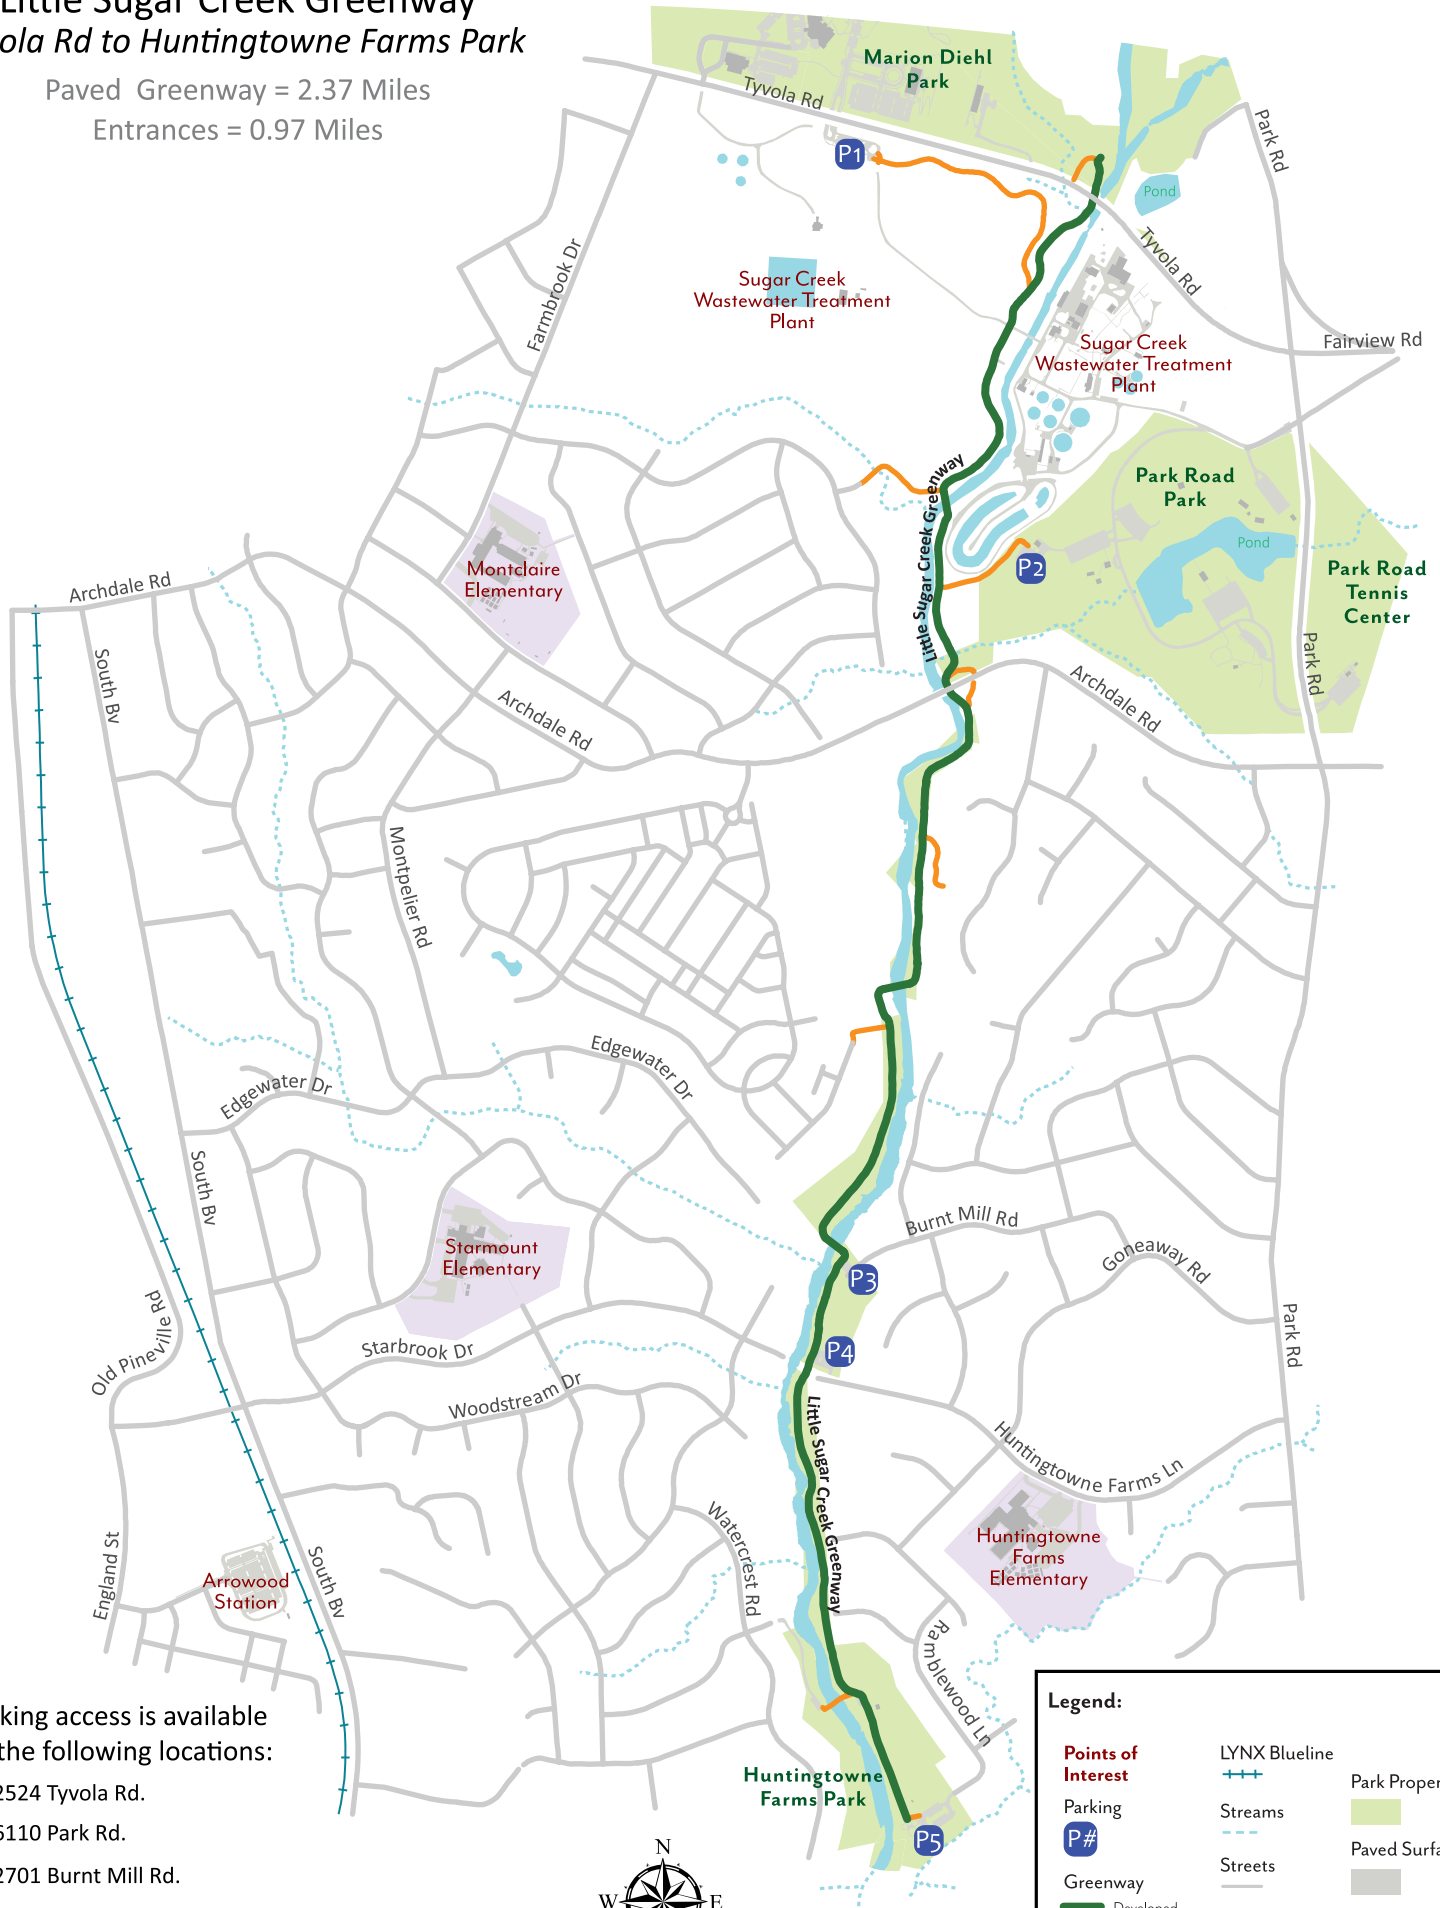

# Little Sugar Creek Greenway

## Tyvola Rd to Huntingtowne Farms Park

Paved Greenway = 2.37 Miles

Entrances = 0.97 Miles

Parking access is available via the following locations:

- P1** 2524 Tyvola Rd.
- P2** 6110 Park Rd.
- P3** 2701 Burnt Mill Rd.
- P4** 2203 Huntingtowne Farms Ln.
- P5** 2203 Ramblewood Ln.

**Legend:**

<b>Points of Interest</b>	LYNX Blueline	Park Property
Parking	Streams	Paved Surface
<b>P#</b>	Streets	School Property
Greenway	Building	
Developed		
Neighborhood		
Entrance		