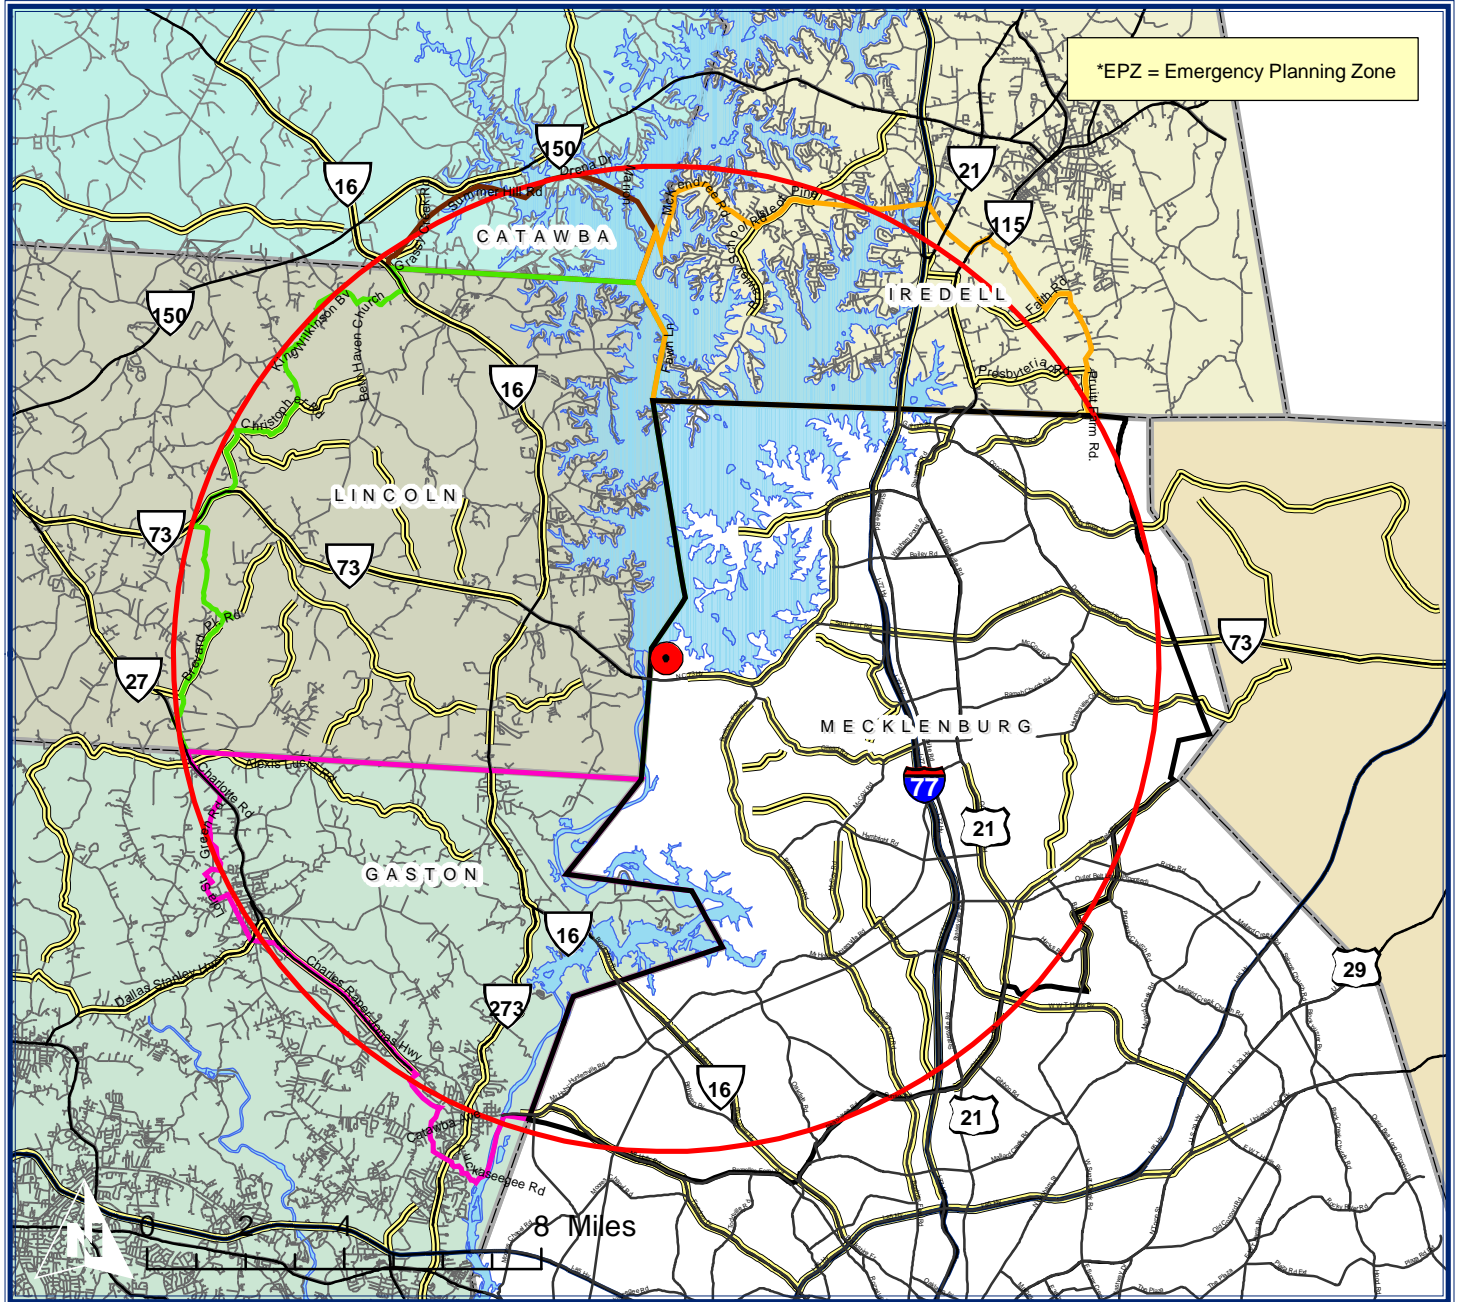

McGuire Nuclear Plant 10 Mile EPZ

This map is prepared for the distribution of Potassium Chloride (KI) within a 10 mile radius of McGuire Nuclear Plant. Mecklenburg County assumes no legal responsibility for the information contained herein.

- McGuire Nuclear Station
- 10 Mile Distance from McGuire
- Mecklenburg EPZ
- Gaston EPZ
- Iredell EPZ
- Lincoln EPZ
- Catawba EPZ
- Evacuation Routes

Source: 1) Duke Energy, Sept. 2002. 2) Mecklenburg County Environmental Health, Sept. 2002
 Prepared by the Office of Planning and Evaluation,
 Mecklenburg Health and Human Services Core Service Area, Sept. 2002
 McGuire.mxd