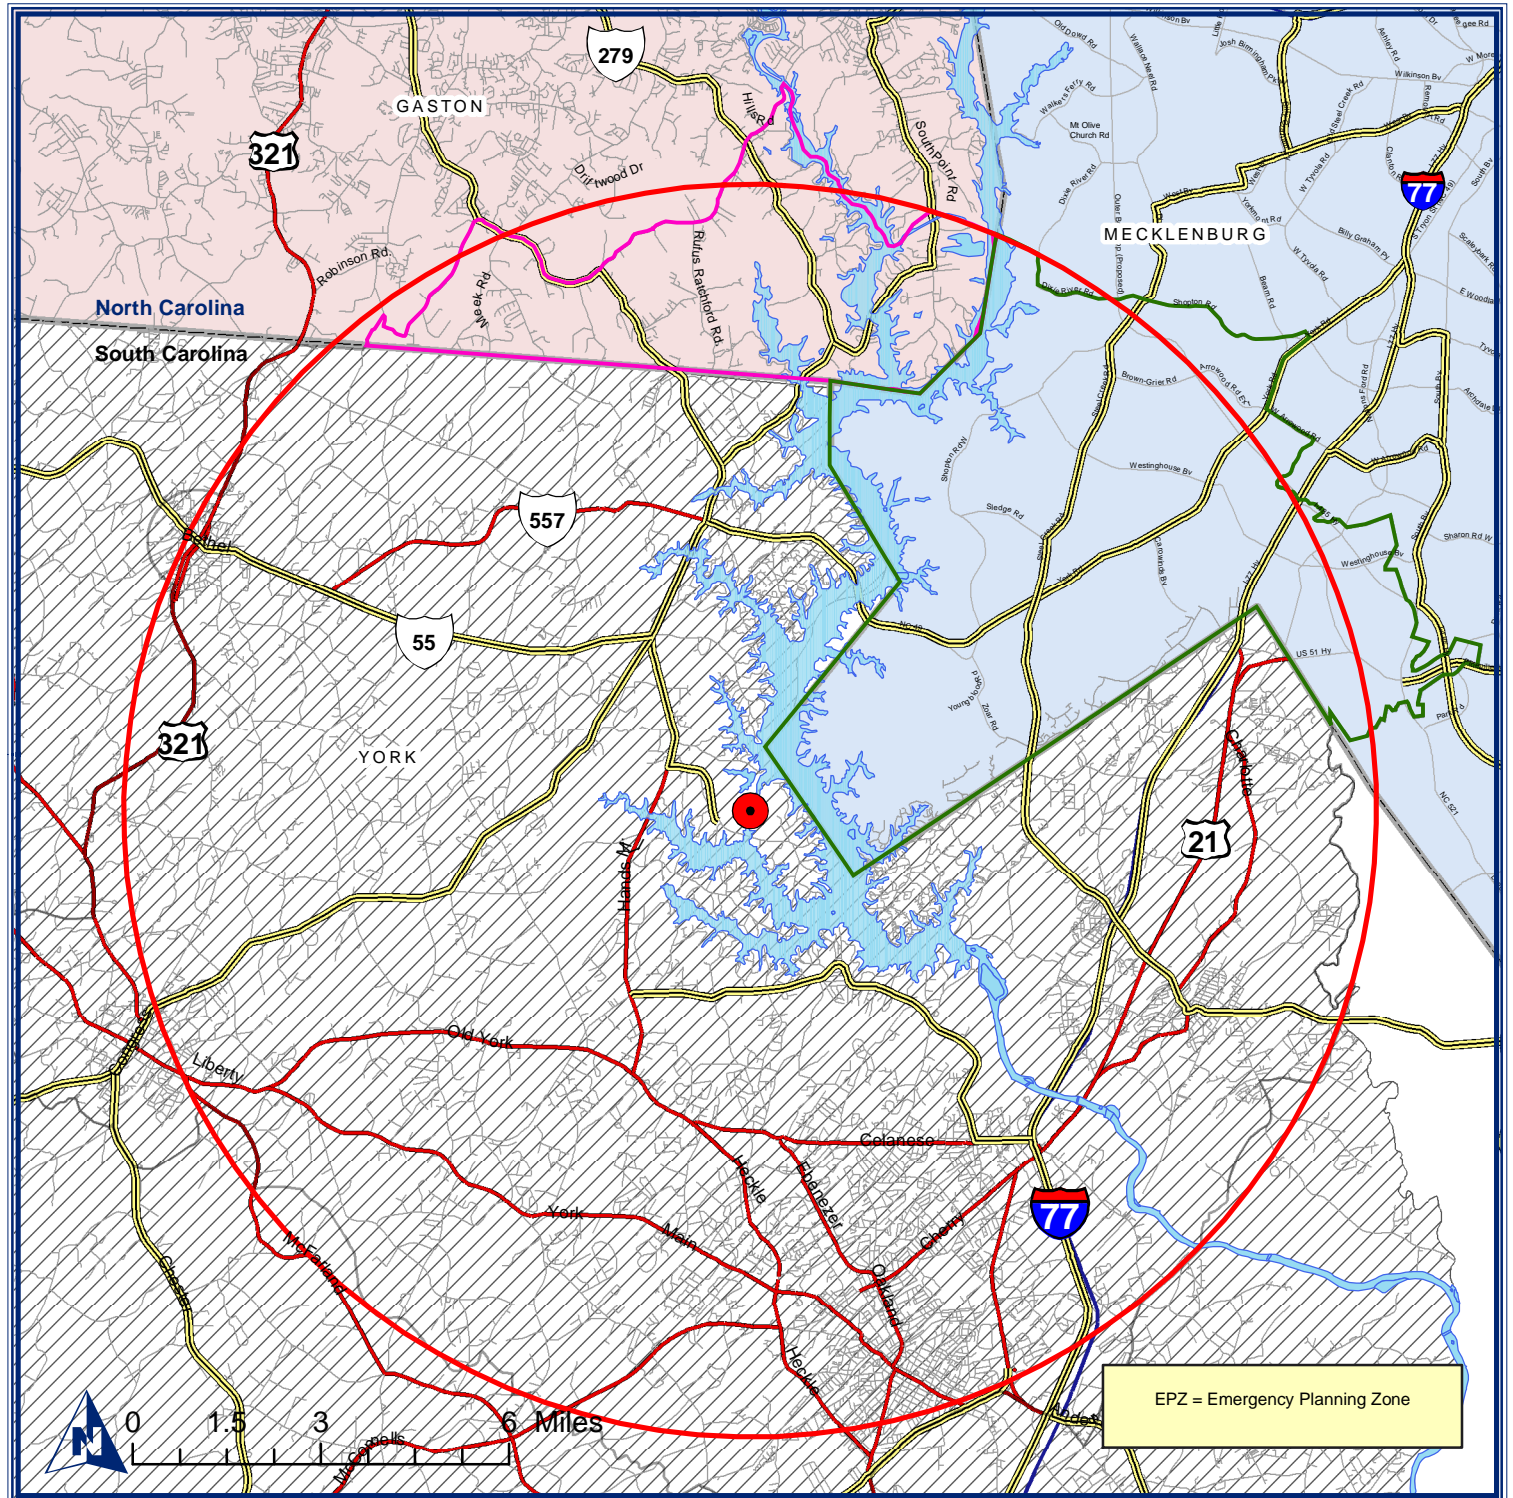

# Catawba Nuclear Plant 10 Mile EPZ

EPZ = Emergency Planning Zone

This map is prepared for the distribution of Potassium Chloride (KI) within a 10 mile radius of Catawba Nuclear Plant. Mecklenburg County assumes no legal responsibility for the information contained herein.

Source: 1) Duke Energy, Sept. 2002. 2) Mecklenburg County Environmental Health, Sept. 2002.  
 Prepared by the Office of Planning and Evaluation,  
 Mecklenburg County Health and Human Services, Sept. 2002.  
 catawba.mxd

- Catawba Nuclear Plant
- Buffer\_of\_Catawba\_Nuclear\_Plant
- EPZ in Mecklenburg County
- EPZ in Catawba County
- Catawba EPZ
- Evacuation Routes
- SC County - York