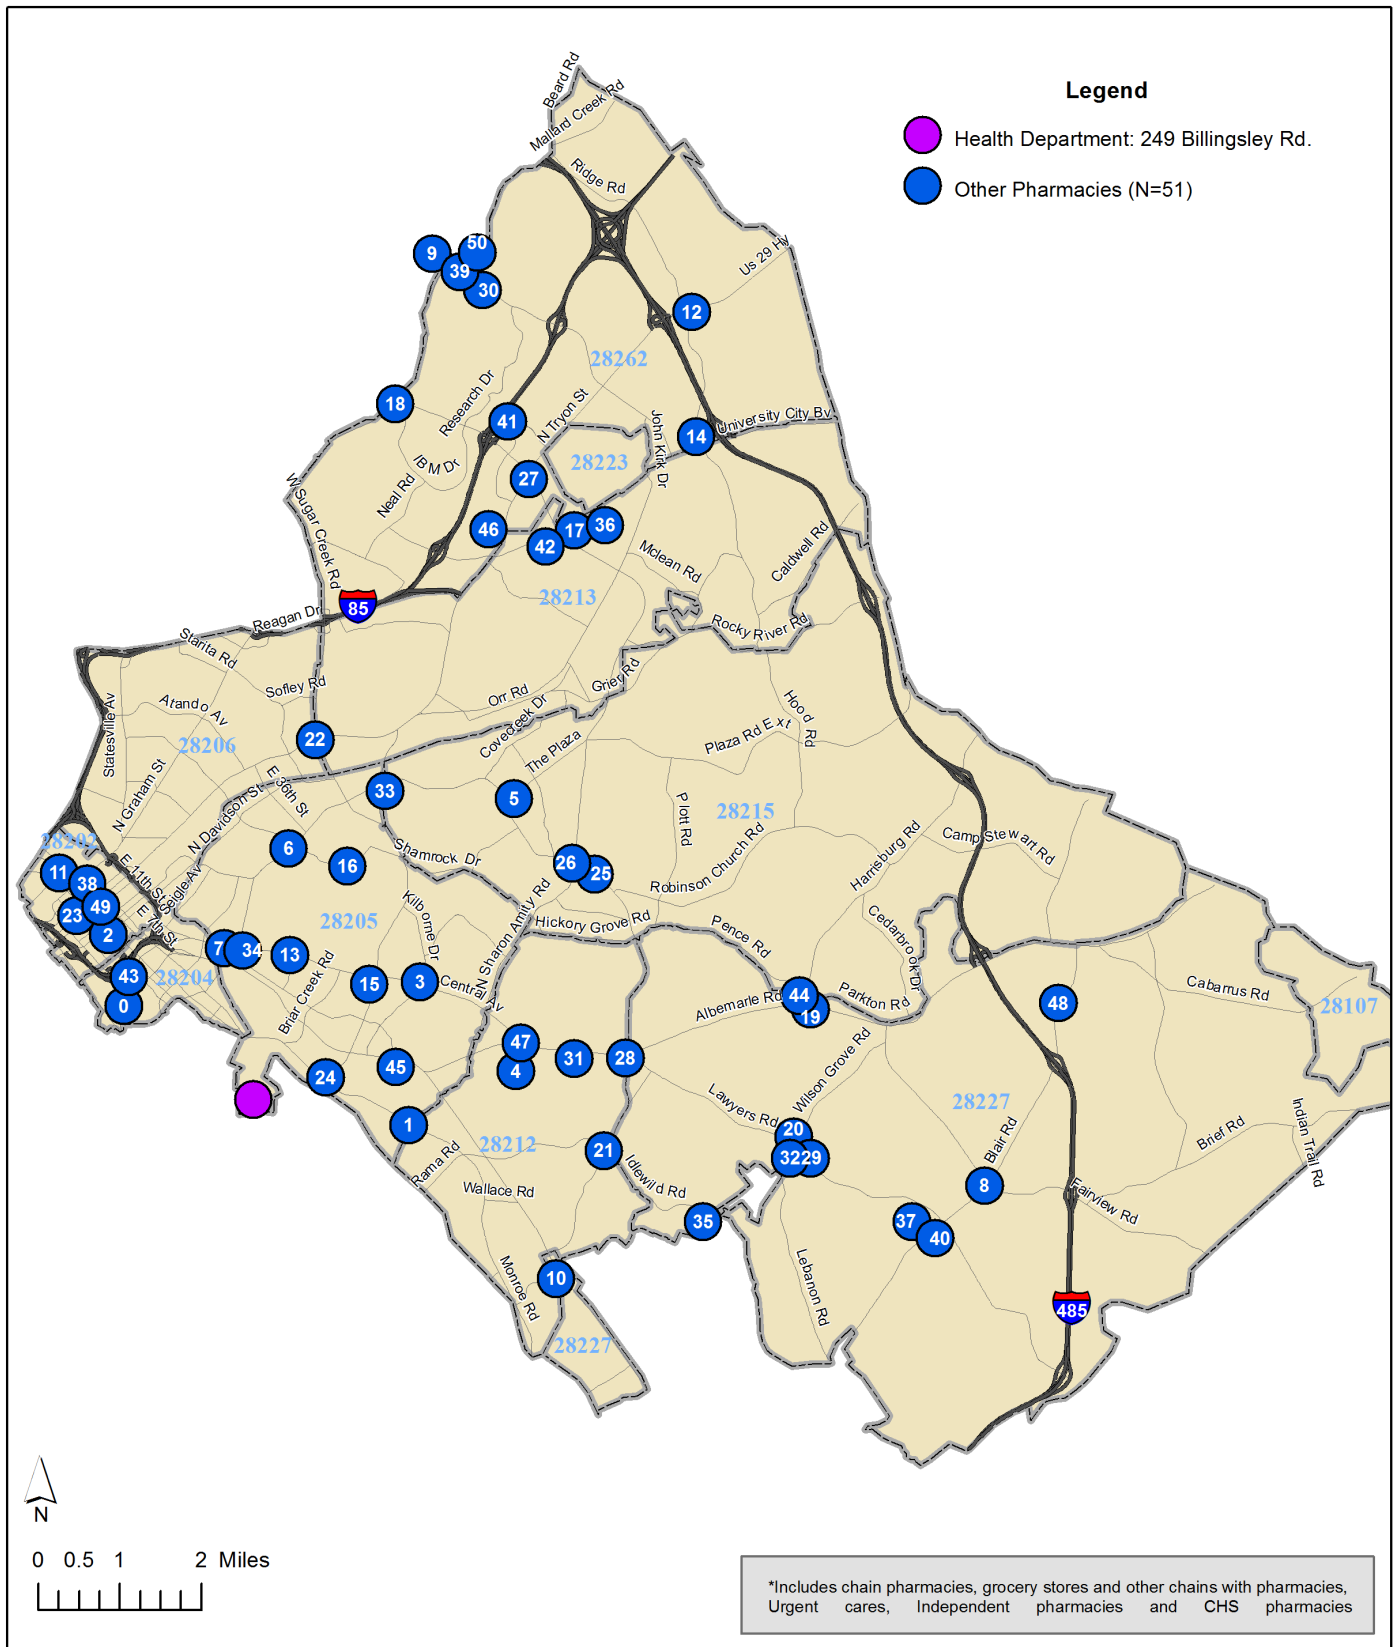

Locations for Obtaining Flu Shots in Mecklenburg County: East

Source: Business Wise, Mecklenburg County Health Department, 2015

Prepared by Mecklenburg County GIS

Flu Shot Locations

0	CarePlus Pharmacy	601 S Kings Dr	Charlotte
1	CVS/pharmacy	2035 N Sharon Amity Rd	Charlotte
2	CVS/pharmacy	210 E Trade St	Charlotte
3	CVS/pharmacy	4391 Central Ave	Charlotte
4	CVS/pharmacy	5700 Albemarle Rd	Charlotte
5	CVS/pharmacy	6110 The Plaza	Charlotte
6	CVS/pharmacy	2939 The Plaza	Charlotte
7	CVS/pharmacy	1235 Pecan Ave	Charlotte
8	CVS/pharmacy	4307 Wilgrove Mint Hill Rd	Charlotte
9	CVS/pharmacy	10515 Mallard Creek Rd	Charlotte
10	CVS/pharmacy	2325 Village Lake Dr	Charlotte
11	CVS/pharmacy	231 N Graham St	Charlotte
12	CVS/pharmacy	11430 N Tryon St	Charlotte
13	Giant Genie Pharmacy	2516 Central Ave	Charlotte
14	Family Care Specialty Pharmacy	10227 Univ. City Blvd	Charlotte
15	Le's Pharmacy	3046 Eastway Dr	Charlotte
16	Pike's Pharmacy	2133 Shamrock Dr	Charlotte
17	Rite Aid	8532 Univ. City Blvd	Charlotte
18	Rite Aid	8110 Mallard Creek Rd	Charlotte
19	Rite Aid	6824 Harrisburg Rd	Charlotte
20	Rite Aid	9107 Lawyers Rd	Charlotte
21	Rite Aid	7930 Idlewild Rd	Charlotte
22	Rite Aid	4220 N Tryon St	Charlotte
23	Rite Aid	316 S Tryon St	Charlotte
24	Rite Aid	1415 N Wendover Rd	Charlotte
25	Rite Aid	7115 E WT Harris Blvd	Charlotte
26	Walgreens	3080 Milton Rd	Charlotte
27	Walgreens	8538 N Tryon St	Charlotte
28	Walgreens	6848 Albemarle Rd	Charlotte
29	Walgreens	9202 Lawyers Rd	Charlotte
30	Walgreens	2800 W Mallard Creek Church Rd	Charlotte
31	BI-LO	6320 Albemarle Rd	Charlotte
32	BI-LO	9108 Lawyers Rd	Charlotte
33	BI-LO	4430 The Plaza	Charlotte
34	Harris Teeter	1704 Central Ave	Charlotte
35	Harris Teeter	5706 Wyalong Dr	Charlotte
36	Harris Teeter	8600 University City Blvd	Charlotte
37	Harris Teeter	7036 Brighton Park Dr	Charlotte
38	Harris Teeter	325 W 6th St	Charlotte
39	Harris Teeter	2720 W Mallard Creek Church Rd	Charlotte
40	Publix	6828 Matthews-Mint Hill Rd	Charlotte
41	Sam's Club	8909 JW Clay Blvd	Charlotte
42	Target	8120 University City Blvd	Charlotte
43	Target	900 Metropolitan Ave	Charlotte
44	Walmart	9101 Albemarle Rd	Charlotte