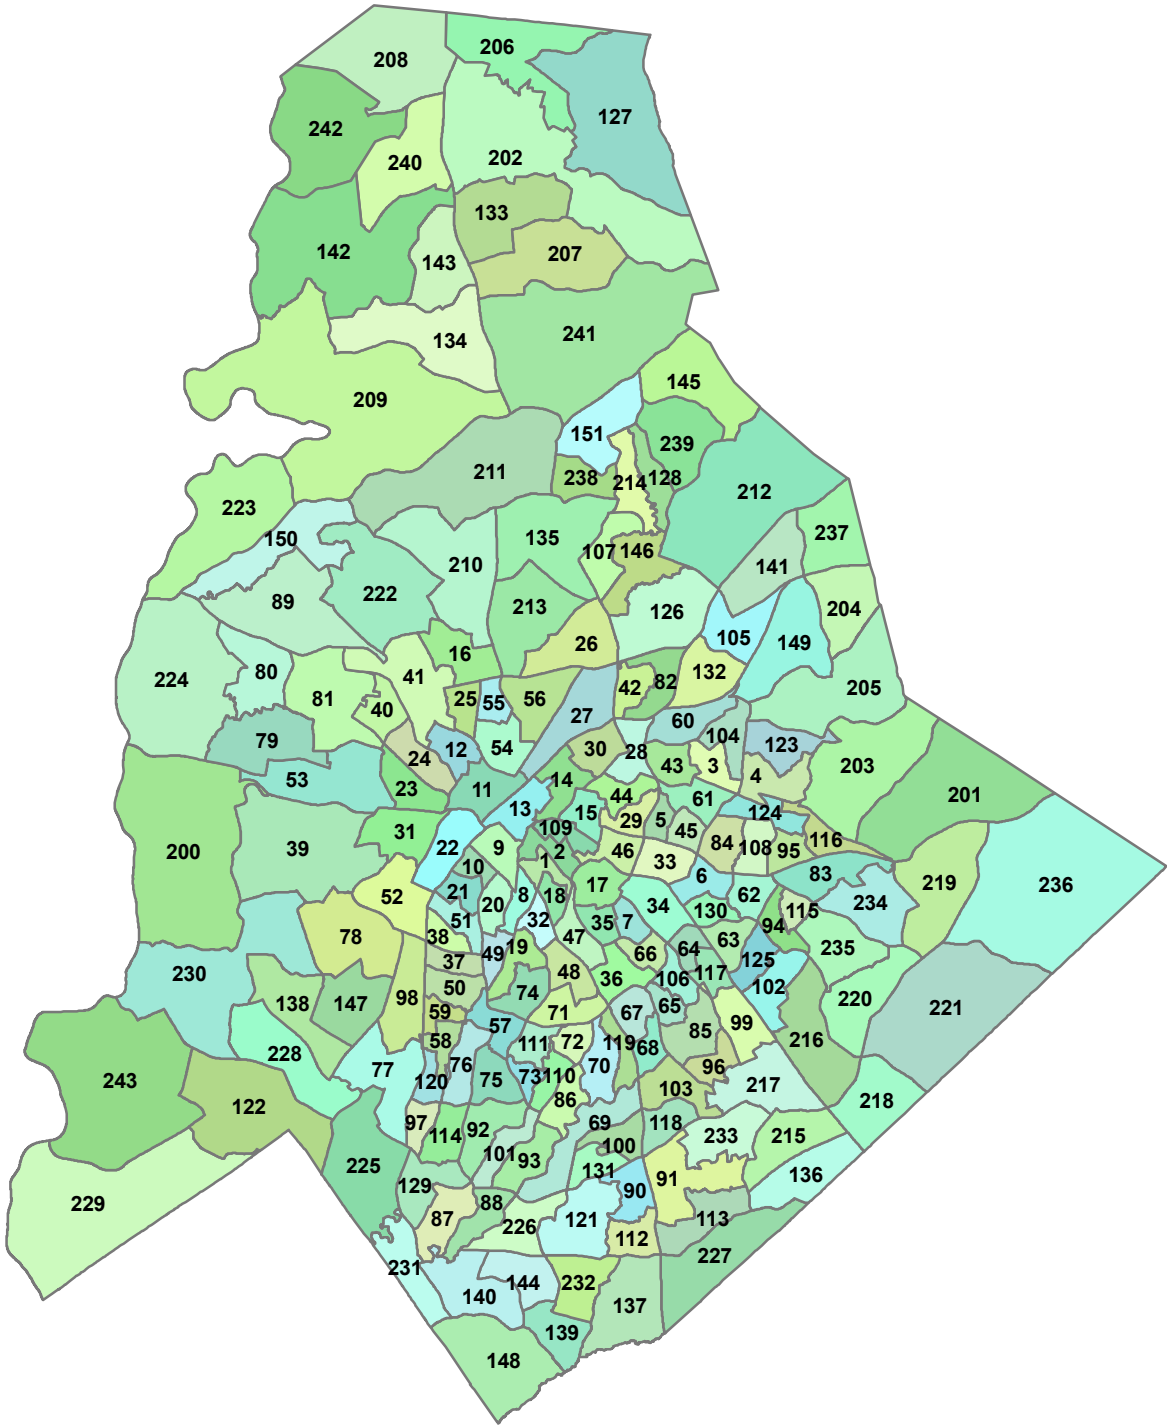

# Voting Precincts

## July 2018

Produced for Mecklenburg County  
Board of Elections  
by Mecklenburg County GIS