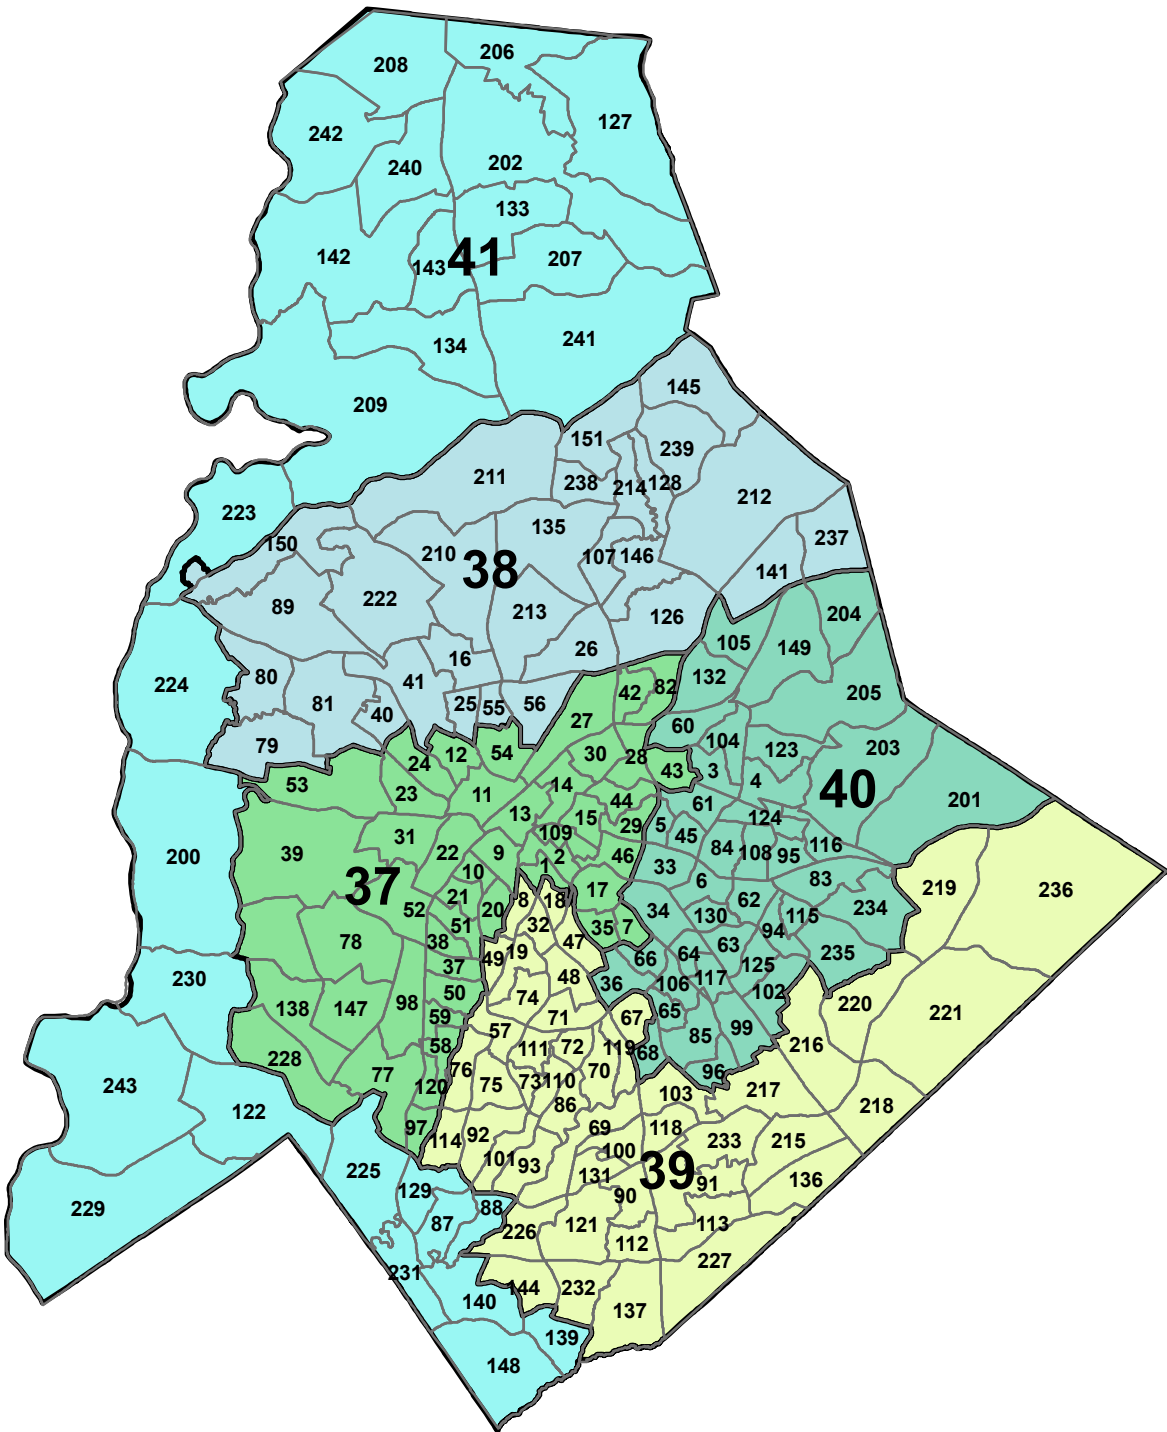

State Senate Districts

February 2018

Produced for Mecklenburg County
Board of Elections
by Mecklenburg County GIS