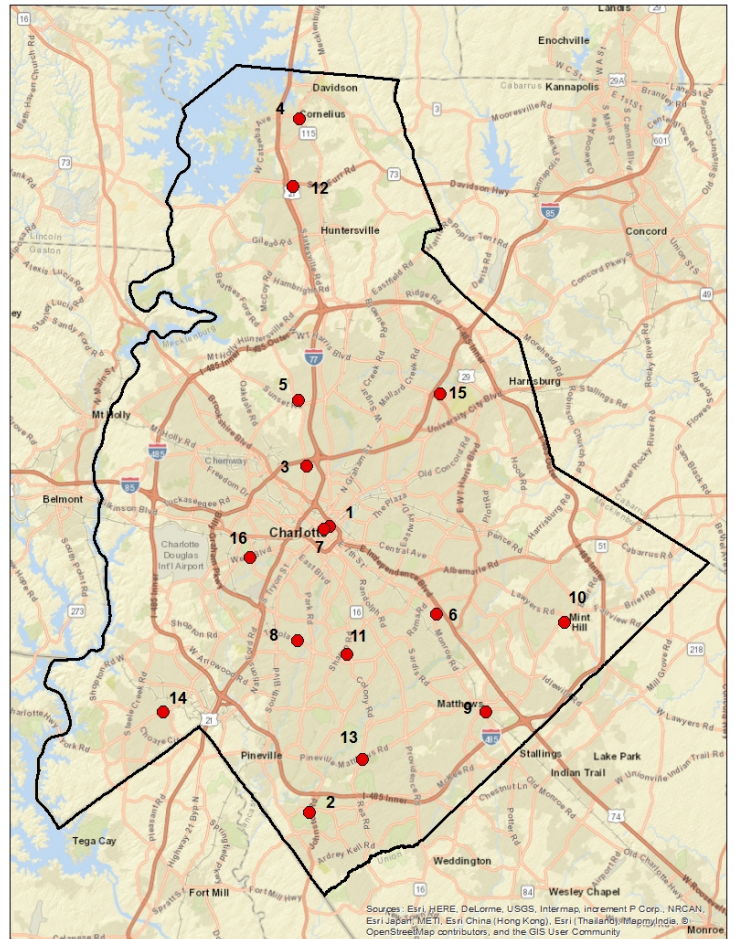

# Mecklenburg County Primary Election May 8, 2018 One Stop Early Voting

## HAL MARSHALL (opening April 19<sup>th</sup> 8 am)

1 - Located at 618 N College St

## Additional Locations (opening April 27<sup>th</sup> 10 am)

- 2 – Ballantyne Village Way 14825 Ballantyne Village Way
- 3 - Beatties Ford Road Library 2412 Beatties Ford Rd
- 4 - Cornelius Town Hall 21445 Catawba Ave
- 5 – Delta Center 5408 Beatties Ford Rd
- 6 - Independence Regional Library 6000 Conference Dr
- 7 - Main Library (Downtown) 310 N Tryon St
- 8 – Marion Diehl Recreation Center 2219 Tyvola Rd
- 9 – Matthews Library 230 Matthews Station St
- 10 – Mint Hill Library 6840 Matthews – Mint Hill Rd
- 11 – Morrison Regional Library 7015 Morrison Blvd
- 12 - North County Regional Library 16500 Holly Crest Ln
- 13 - South County Regional Library 5801 Rea Rd
- 14 – **NEW SITE STEELE CREEK** 11130 S Tryon St
- 15 – **NEW SITE UNIVERSITY CITY** Old Pier 1 8802 JW Clay Blvd
- 16 - West Boulevard Library 2157 West Blvd