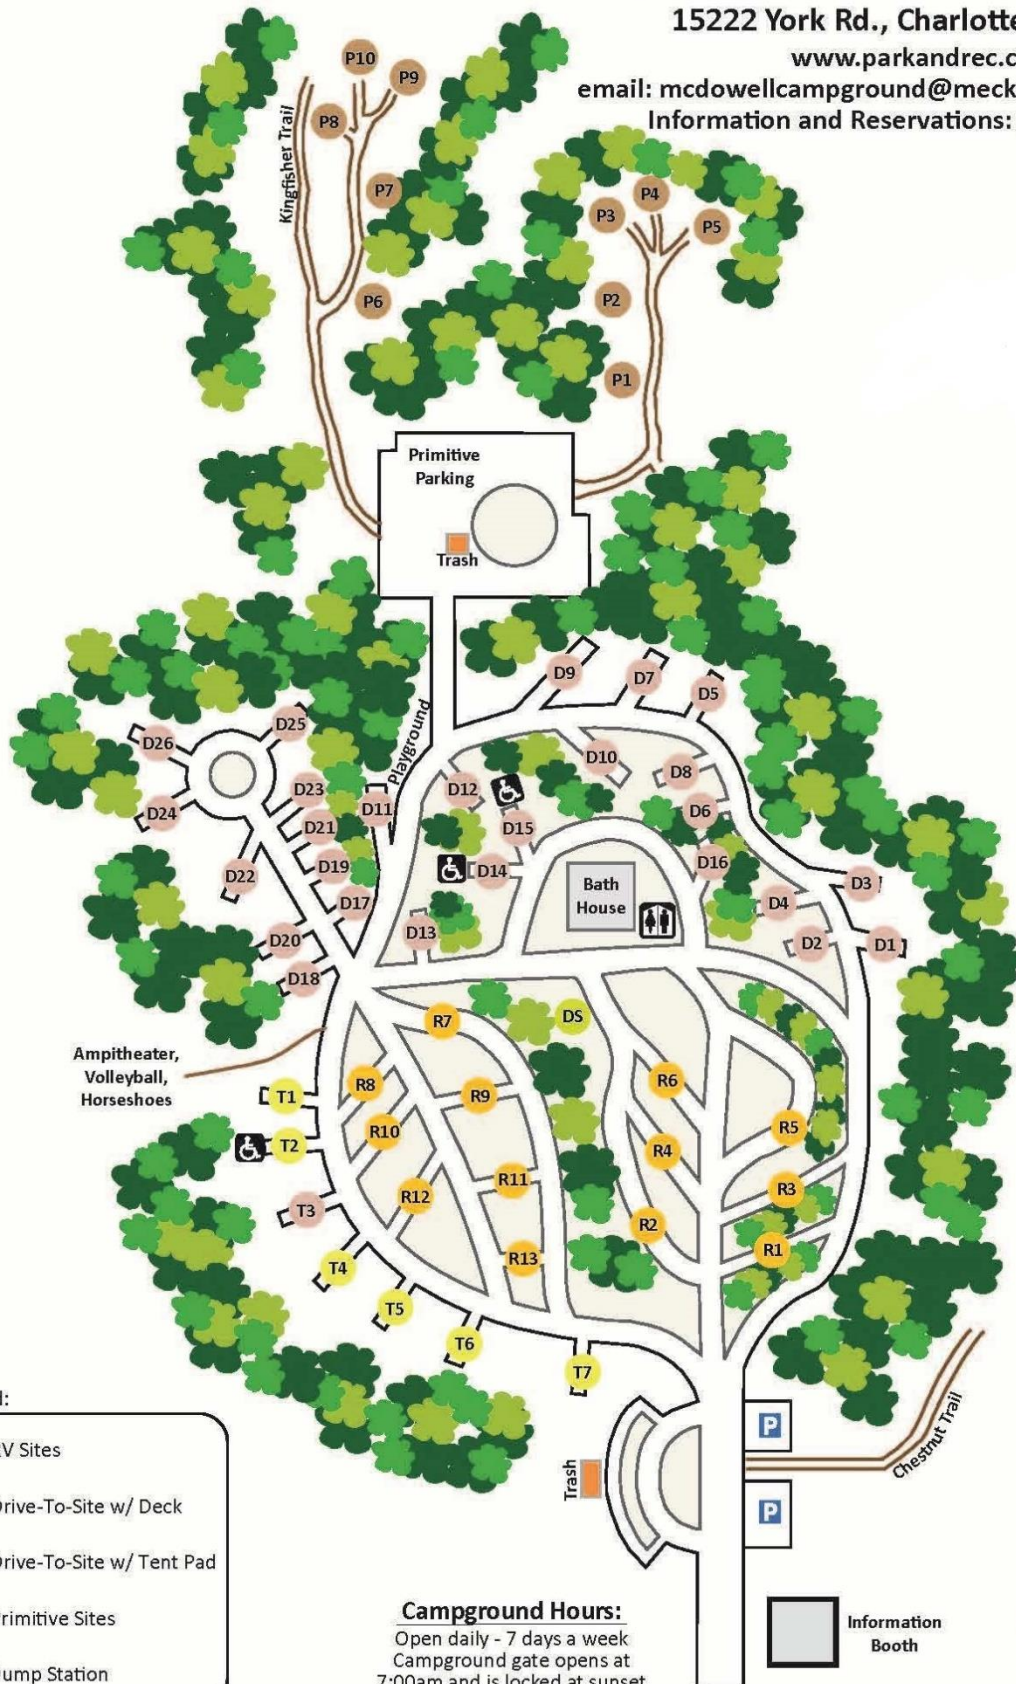

McDowell Nature Preserve Campground

15222 York Rd., Charlotte, NC 28278

www.parkandrec.com

email: mcdowellcampground@mecklenburgcountync.gov

Information and Reservations: (980) 314-2267

All RV sites require leveling materials

Legend:

- RV Sites
- Drive-To-Site w/ Deck
- Drive-To-Site w/ Tent Pad
- Primitive Sites
- DS Dump Station

Campground Hours:

Open daily - 7 days a week
Campground gate opens at 7:00am and is locked at sunset

Information Booth

This map is a representation
Mecklenburg County GIS, Scott B., June 29, 2018