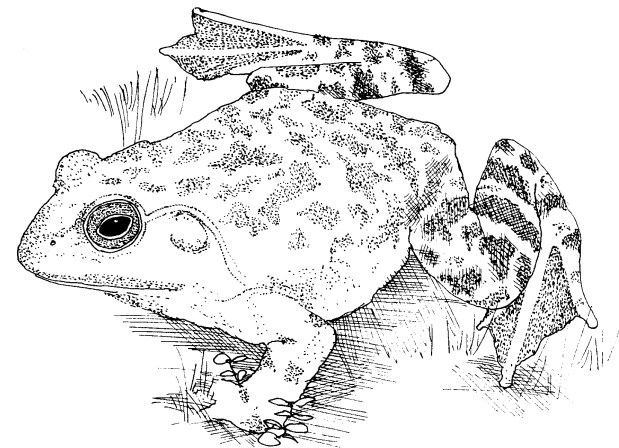

Comments:

Weather Data: Wind Direction: _____
Temperature (°F): _____ Sky Code: _____
Wind Code: _____ Precipitation: _____
Wind Codes: 0= smoke rises vertically, 1= smoke moves,
2= wind felt on face, 3= leaves in constant motion,
4= small branches in motion, 5= small trees in sway,
6= above level 5
Sky Codes: 0= clear, 1= scattered clouds, 2= overcast, 3= fog
Precipitation Codes: 4= drizzle, 5= snow, 6= showers

General Data:
Month (abbrv.): _____ Day: _____ Year: _____
Start Time (24 hr.): _____ End Time (24 hr.): _____
Observer (s): _____

Property: _____
Specific Site: _____
Habitat Code: _____
Habitat Codes: 1 = deciduous forest, 2 = pine forest,
3= agricultural field /pasture, 4 = marsh/wetland/bog, 5 = on
the road, 6 = flying over, 7 = prairie /warm-season grass-
land, 8 = on pond/ lake/ shoreline, 9 = creek / stream /
streamside / floodplain, 10 = powerline row, 11 = near build-
ing/ ruderal garden /managed yard, 12 = old field/early succes-
sion scrub/shrub.

NOTES

Notes: (breeding evidence, behavior, specific location and habitat of uncommon species, etc.)

_____
_____
_____
_____
_____
_____
_____
_____

Please send sighting information to:
Conservation Science Specialist
9401 Plaza Road Extension
Charlotte, NC 28215
704-432-1390

A Checklist of the Vertebrate Fauna of McDowell Nature Preserve

MECKLENBURG COUNTY
PARK AND RECREATION
Division of Natural Resources