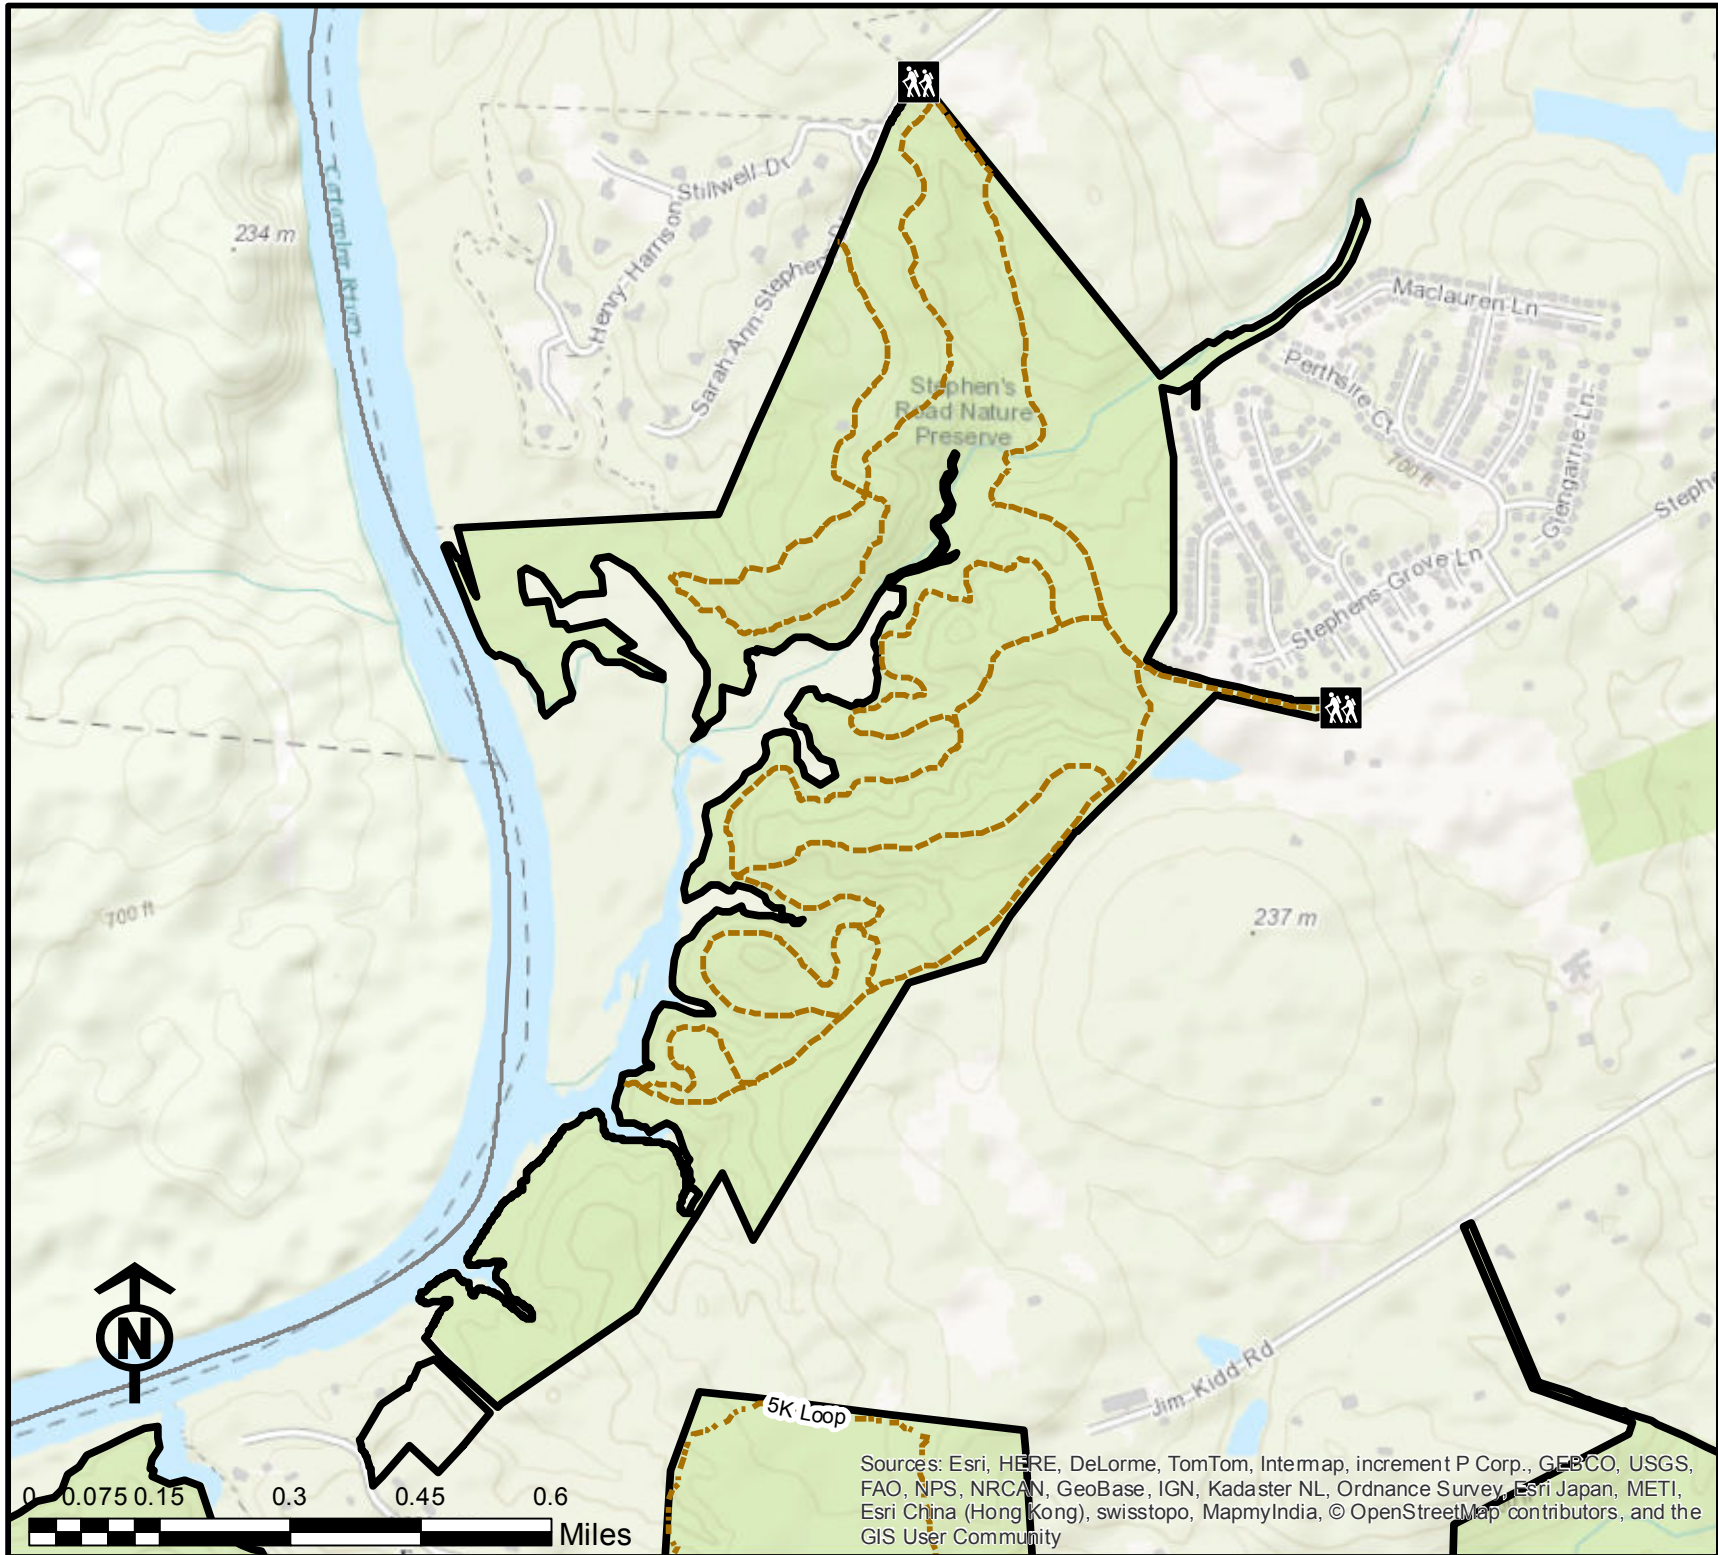

Stephens Road Nature Preserve

Sources: Esri, HERE, DeLorme, TomTom, Intermap, increment P Corp., GEBCO, USGS, FAO, NPS, NRCAN, GeoBase, IGN, Kadaster NL, Ordnance Survey, Esri Japan, METI, Esri China (Hong Kong), swisstopo, MapmyIndia, © OpenStreetMap contributors, and the GIS User Community