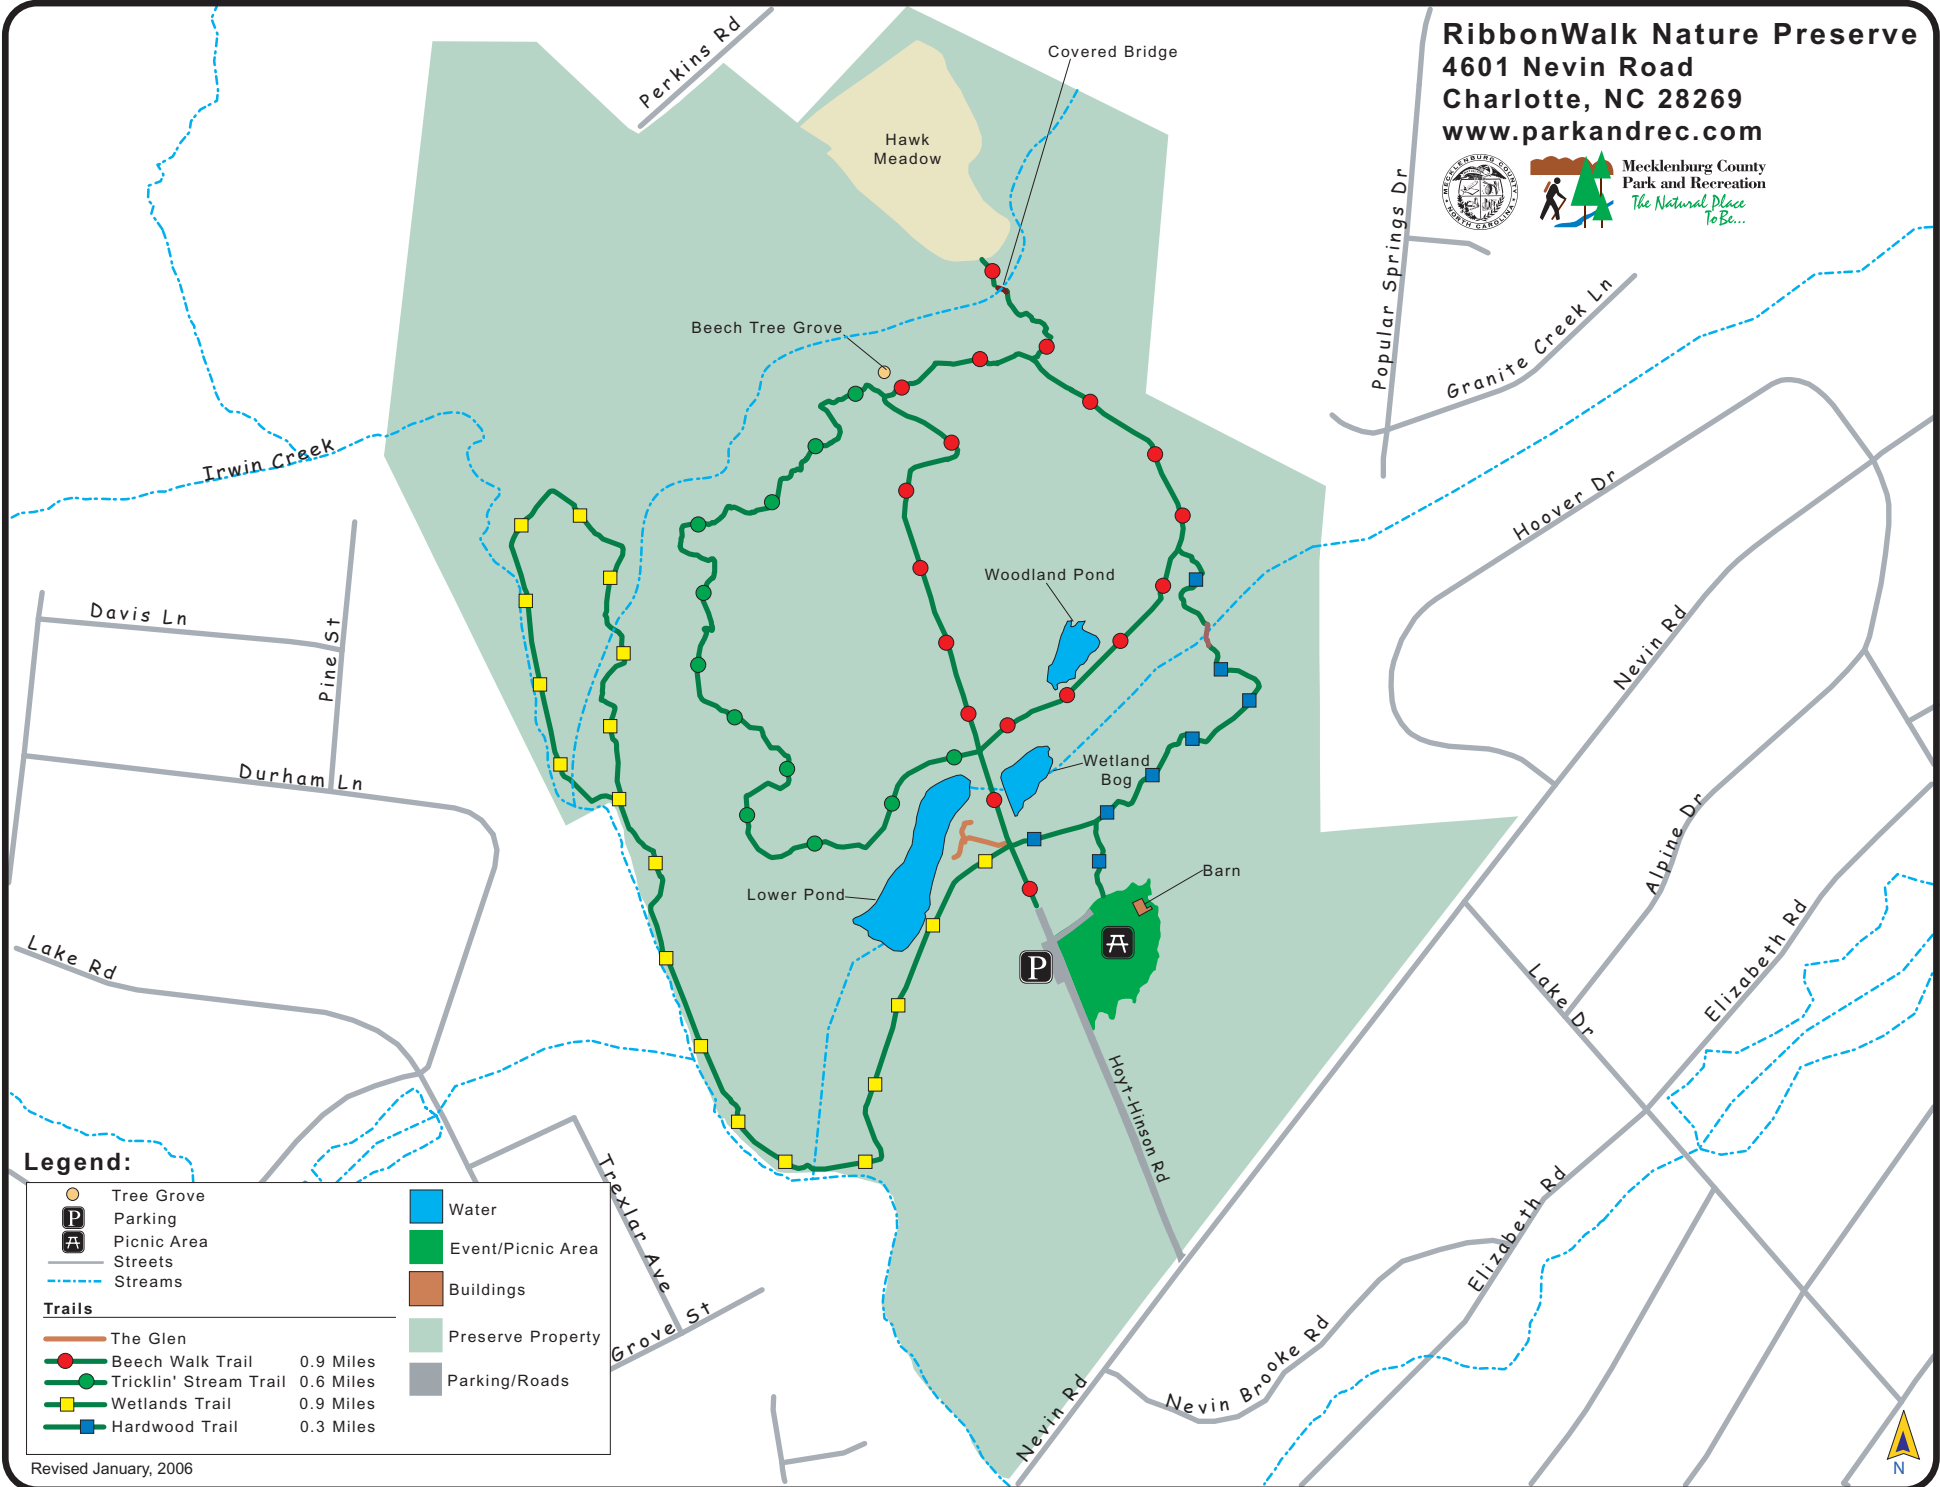

RibbonWalk Nature Preserve
 4601 Nevin Road
 Charlotte, NC 28269
www.parkandrec.com

Mecklenburg County
 Park and Recreation
*The Natural Place
 To Be...*

Legend:

- | | |
|-------------|-------------------|
| Tree Grove | Water |
| Parking | Event/Picnic Area |
| Picnic Area | Buildings |
| Streets | Preserve Property |
| Streams | Parking/Roads |
- Trails**
- | | |
|-------------------------|-----------|
| The Glen | |
| Beech Walk Trail | 0.9 Miles |
| Tricklein' Stream Trail | 0.6 Miles |
| Wetlands Trail | 0.9 Miles |
| Hardwood Trail | 0.3 Miles |