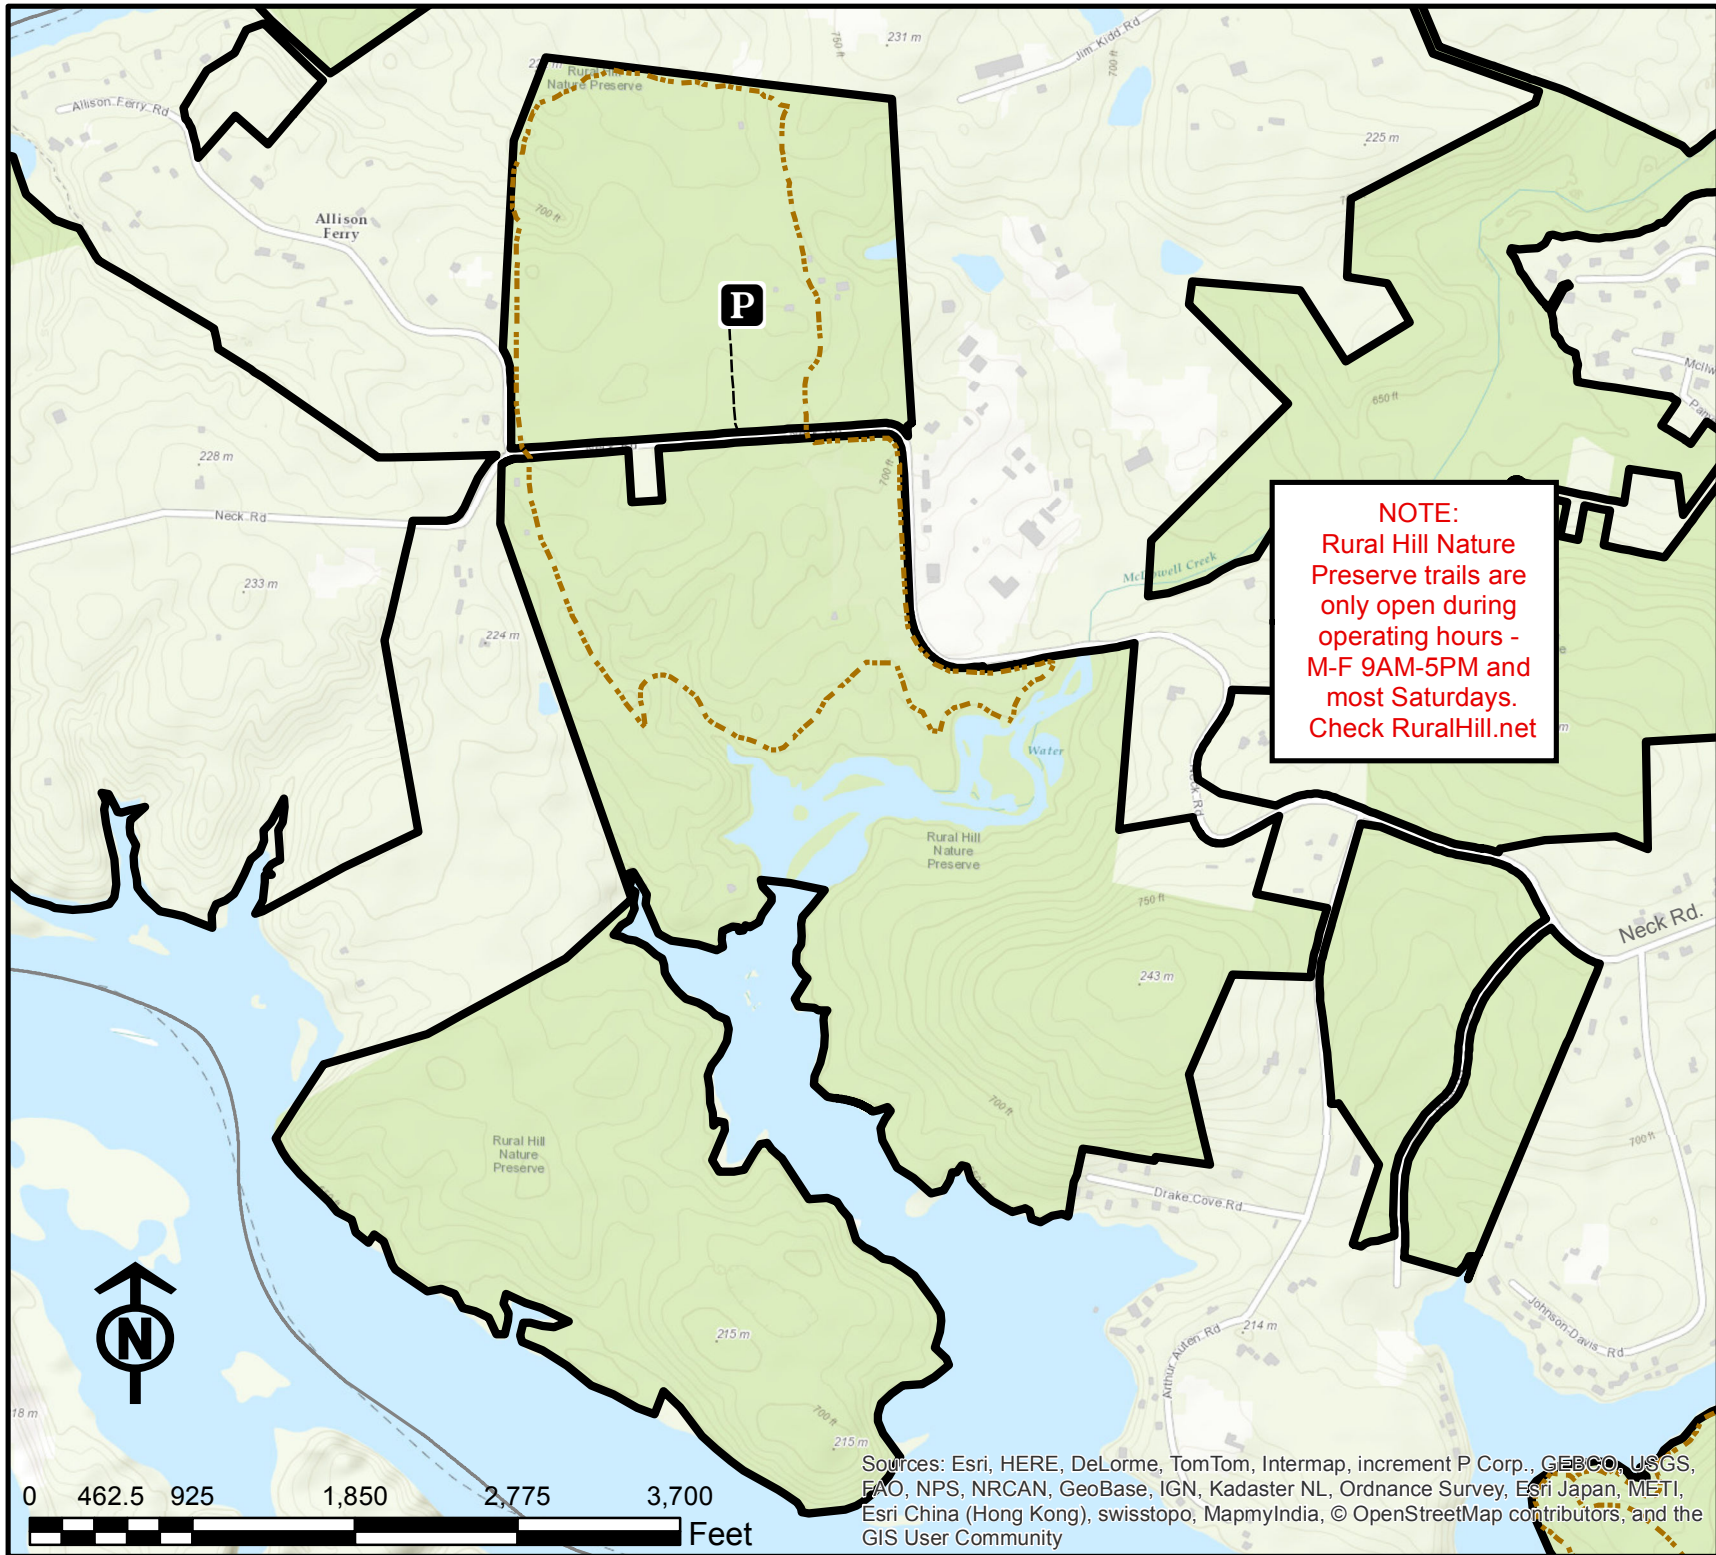

# Rural Hill Nature Preserve

**NOTE:**  
Rural Hill Nature Preserve trails are only open during operating hours - M-F 9AM-5PM and most Saturdays. Check [RuralHill.net](http://RuralHill.net)

Sources: Esri, HERE, DeLorme, TomTom, Intermap, increment P Corp., GEBCO, USGS, FAO, NPS, NRCAN, GeoBase, IGN, Kadaster NL, Ordnance Survey, Esri Japan, METI, Esri China (Hong Kong), swisstopo, MapmyIndia, © OpenStreetMap contributors, and the GIS User Community