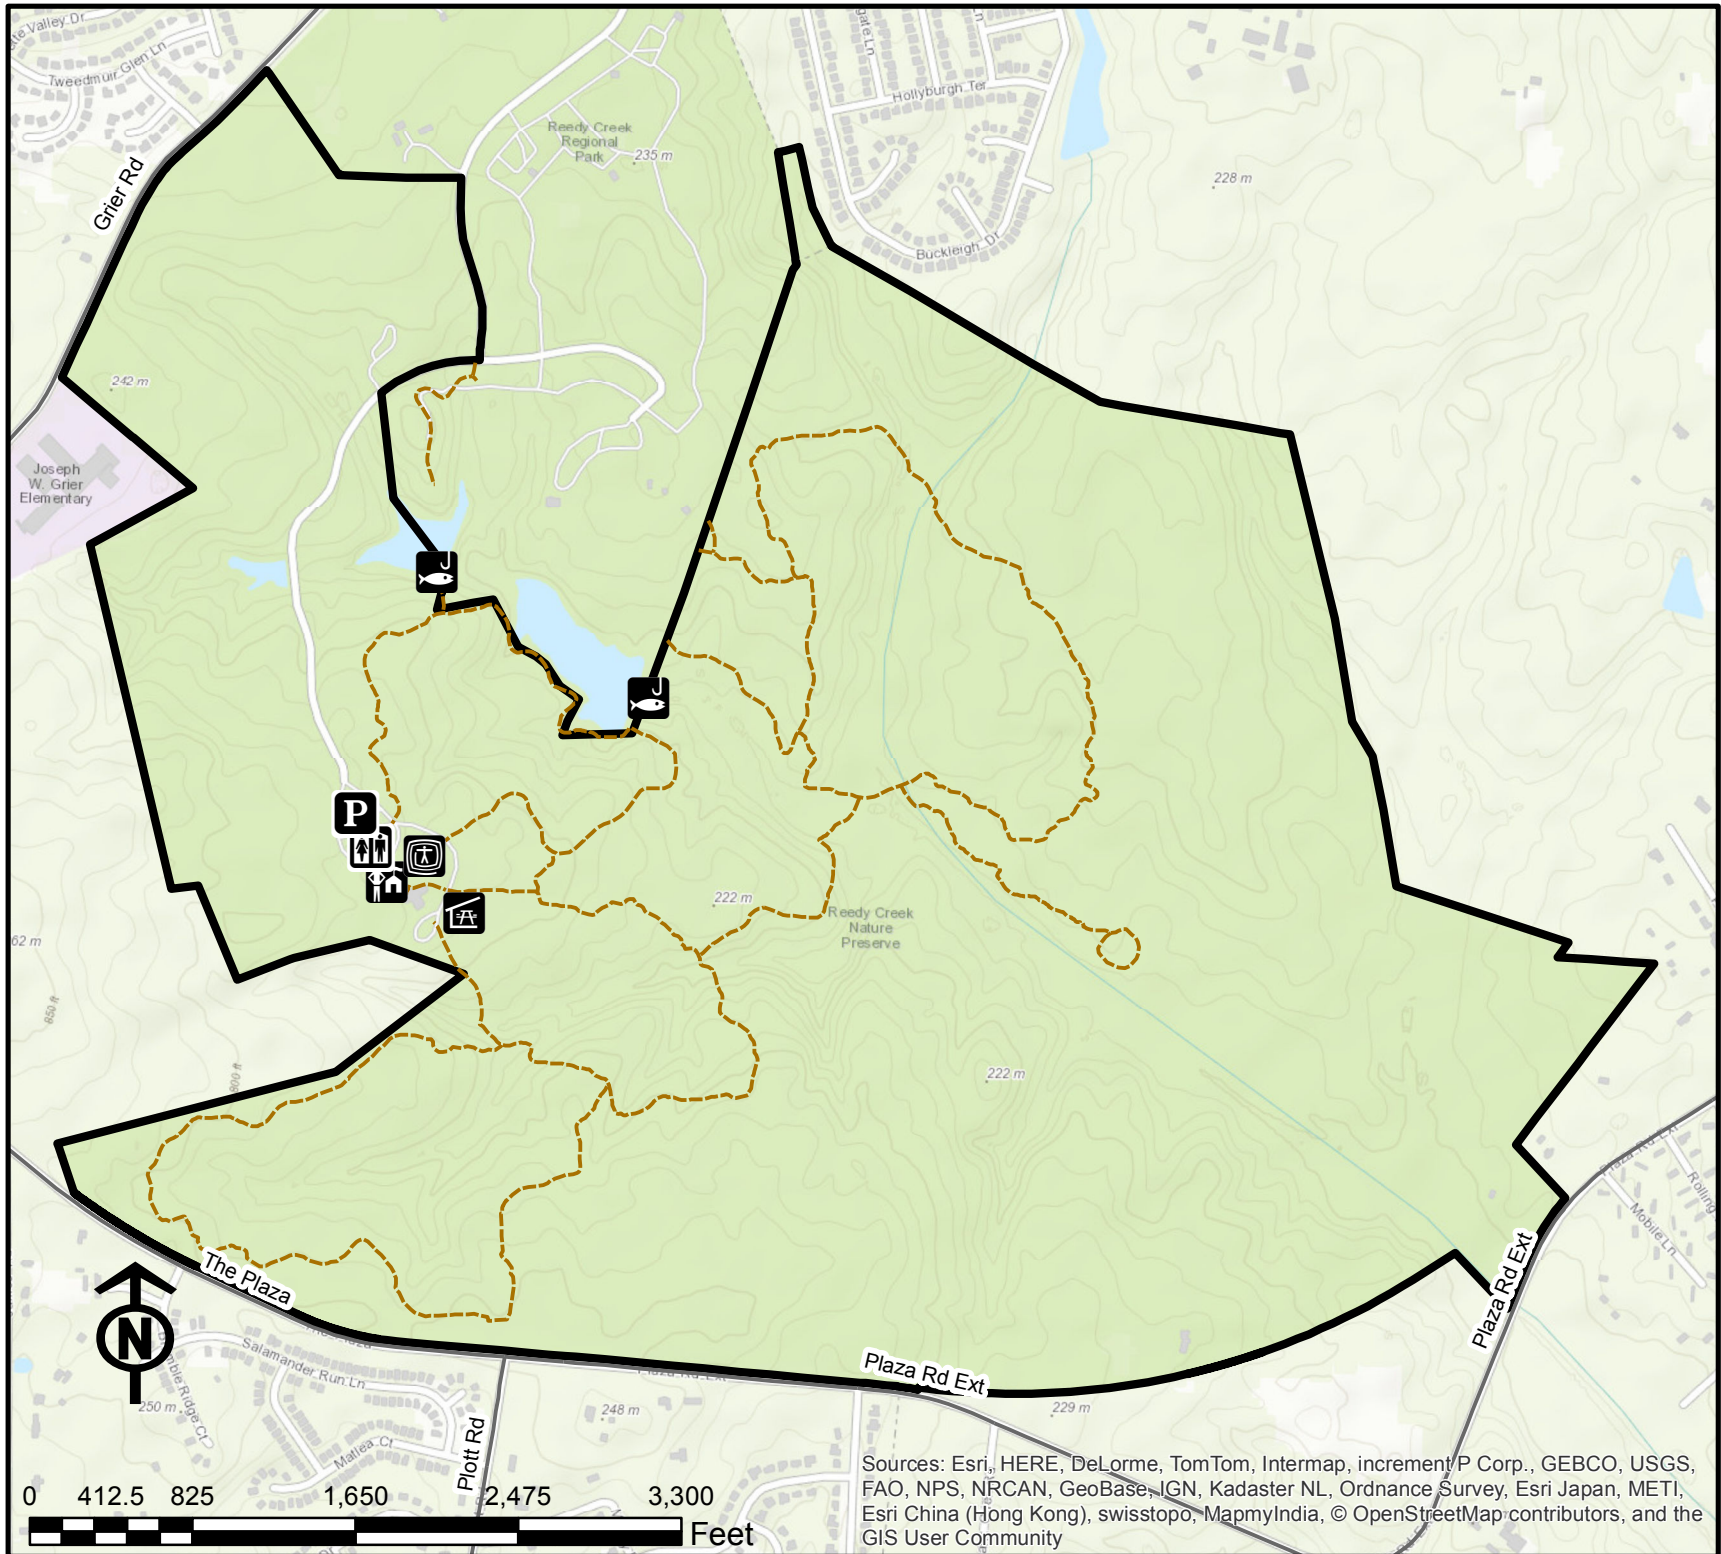

Reedy Creek Nature Preserve

Sources: Esri, HERE, DeLorme, TomTom, Intermap, increment P Corp., GEBCO, USGS, FAO, NPS, NRCAN, GeoBase, IGN, Kadaster NL, Ordnance Survey, Esri Japan, METI, Esri China (Hong Kong), swisstopo, MapmyIndia, © OpenStreetMap contributors, and the GIS User Community