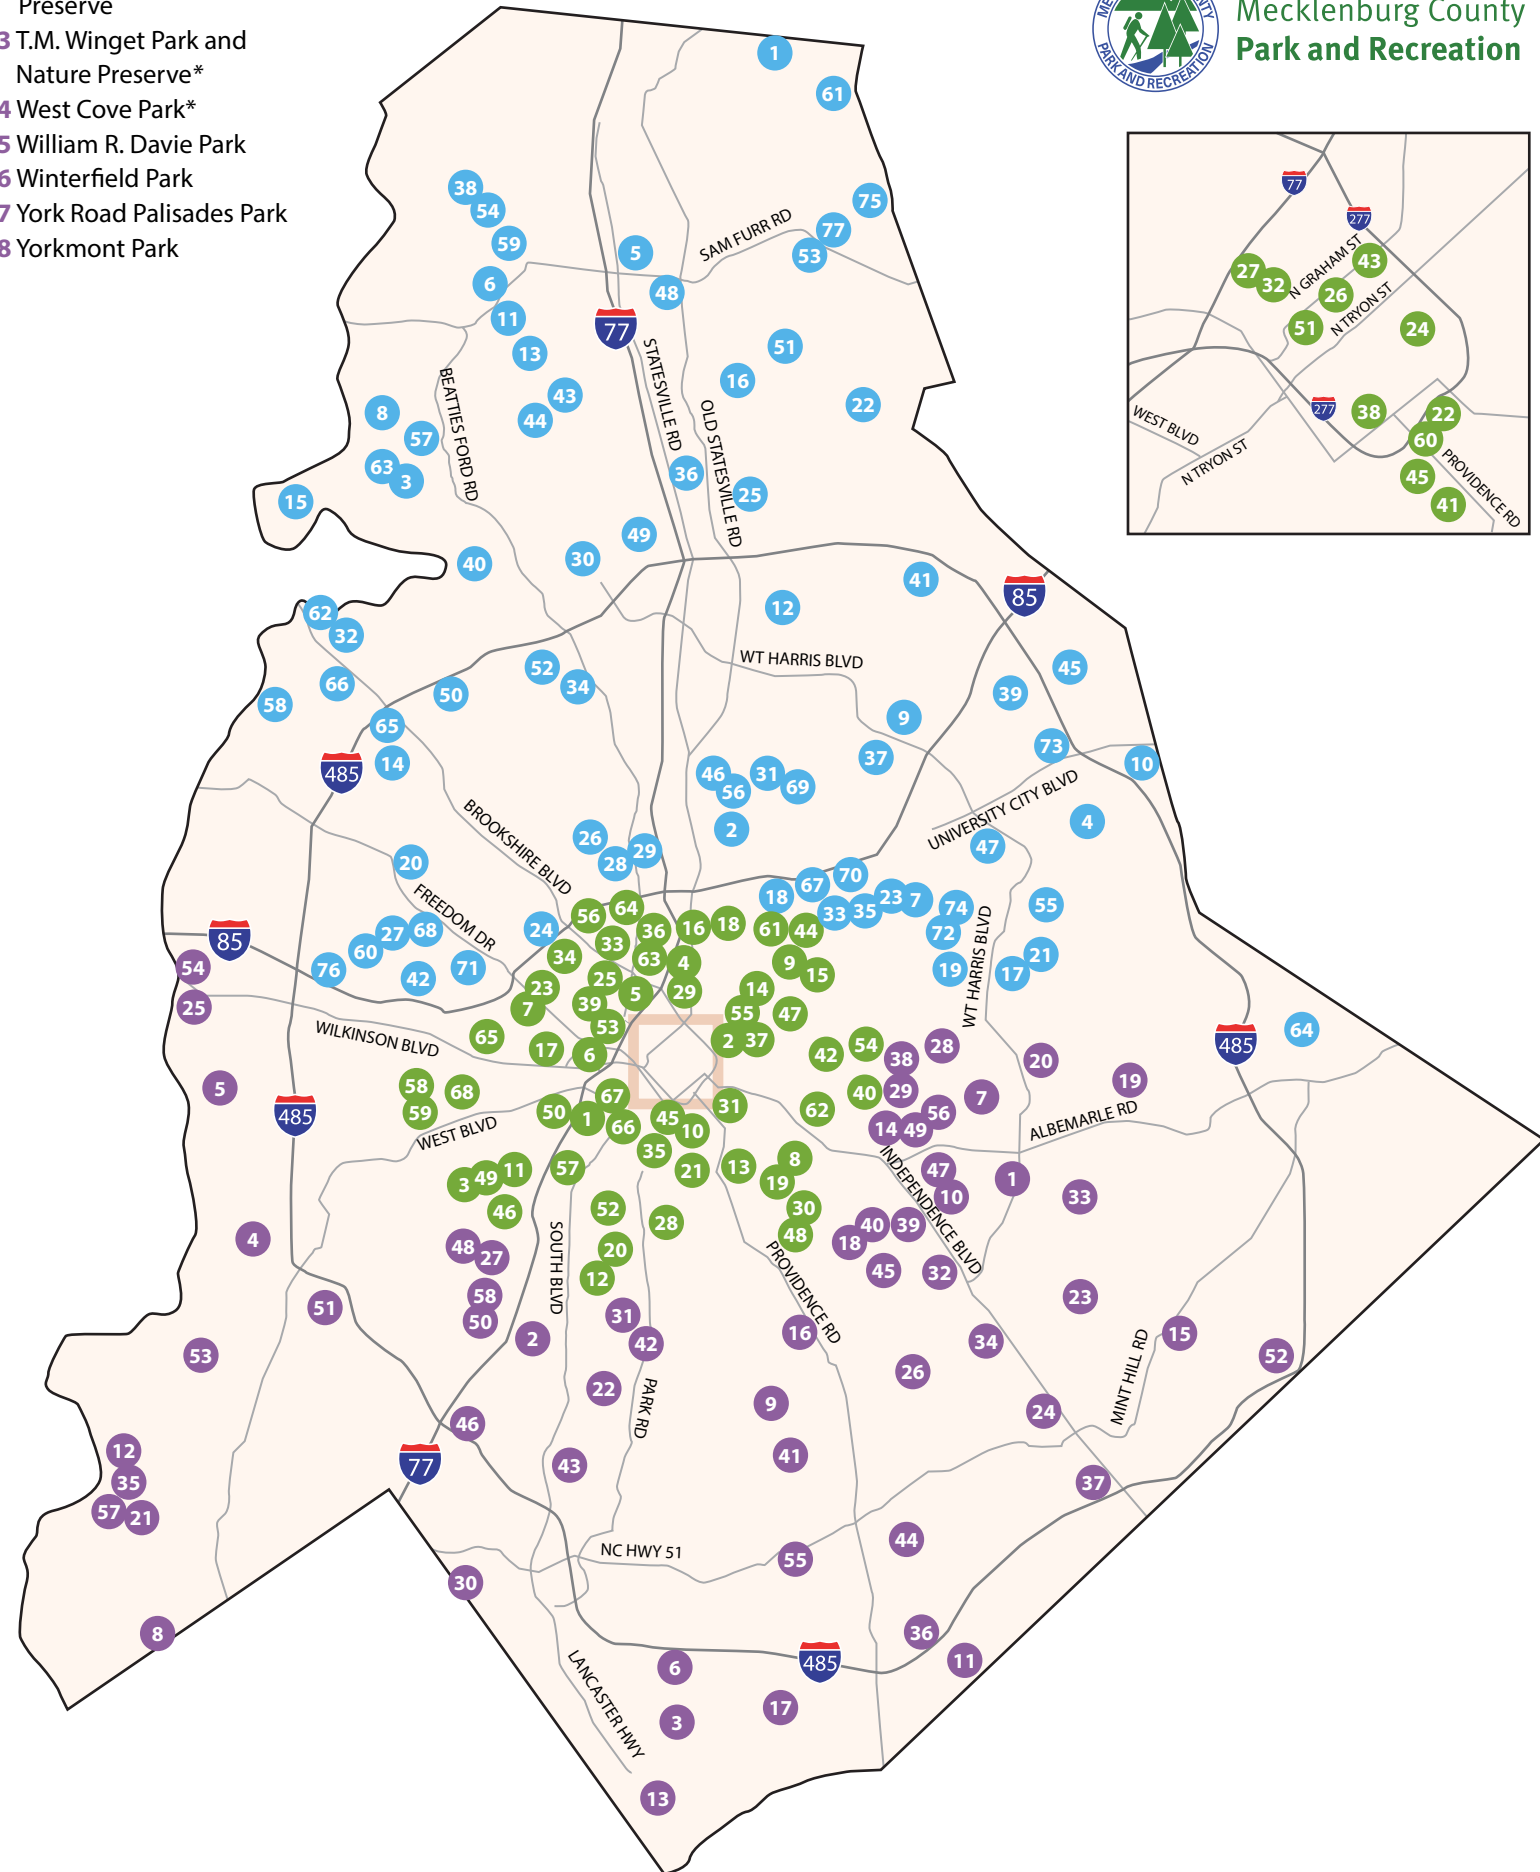

*Parkland without facilities

- 27 Jeff Adams Tennis Center
- 28 Julian Underwood Park
- 29 Kilborne Park
- 30 Lakeview Park*
- 31 Marion Diehl Park
- 32 Mason Wallace Park
- 33 Mayerling Drive Park*
- 34 McAlpine Creek Park
- 35 McDowell Nature Preserve
- 36 McKee Road Park
- 37 Mecklenburg County Sportsplex
- 38 Methodist Home Park
- 39 Monroe Road Park
- 40 Oakhurst Park
- 41 Olde Providence Park
- 42 Park Road Park
- 43 Pine Valley Park
- 44 Providence Nature Preserve*
- 45 Rama Road Park
- 46 Ramblewood Park
- 47 Reddman Park*
- 48 Renaissance Park
- 49 Sheffield Park
- 50 Springfield Park
- 51 Steele Creek Park

- 44 North Charlotte Park
- 45 Pearl Street Park
- 46 Pressley Road Park
- 47 Progress Park
- 48 Randolph Road Park
- 49 Reid Park
- 50 Revolution Park
- 51 Romare Bearden Park
- 52 Sedgefield Park
- 53 Seversville Park
- 54 Shamrock Park
- 55 Sixteenth Street Park
- 56 Solomans Park
- 57 Southside Park
- 58 Southview Park
- 59 Southwest Park
- 60 Thompson Park
- 61 Tryon Hills Park
- 62 Veterans Park
- 63 Waddell Street Park
- 64 West Charlotte Park
- 65 Westerly Hills Park
- 66 Wilmore Centennial Park
- 67 Wilmore Park
- 68 Wingate Park

- 52 Stevens Creek Nature Preserve
- 53 T.M. Winget Park and Nature Preserve*
- 54 West Cove Park*
- 55 William R. Davie Park
- 56 Winterfield Park
- 57 York Road Palisades Park
- 58 Yorkmont Park

Mecklenburg County
Park and Recreation