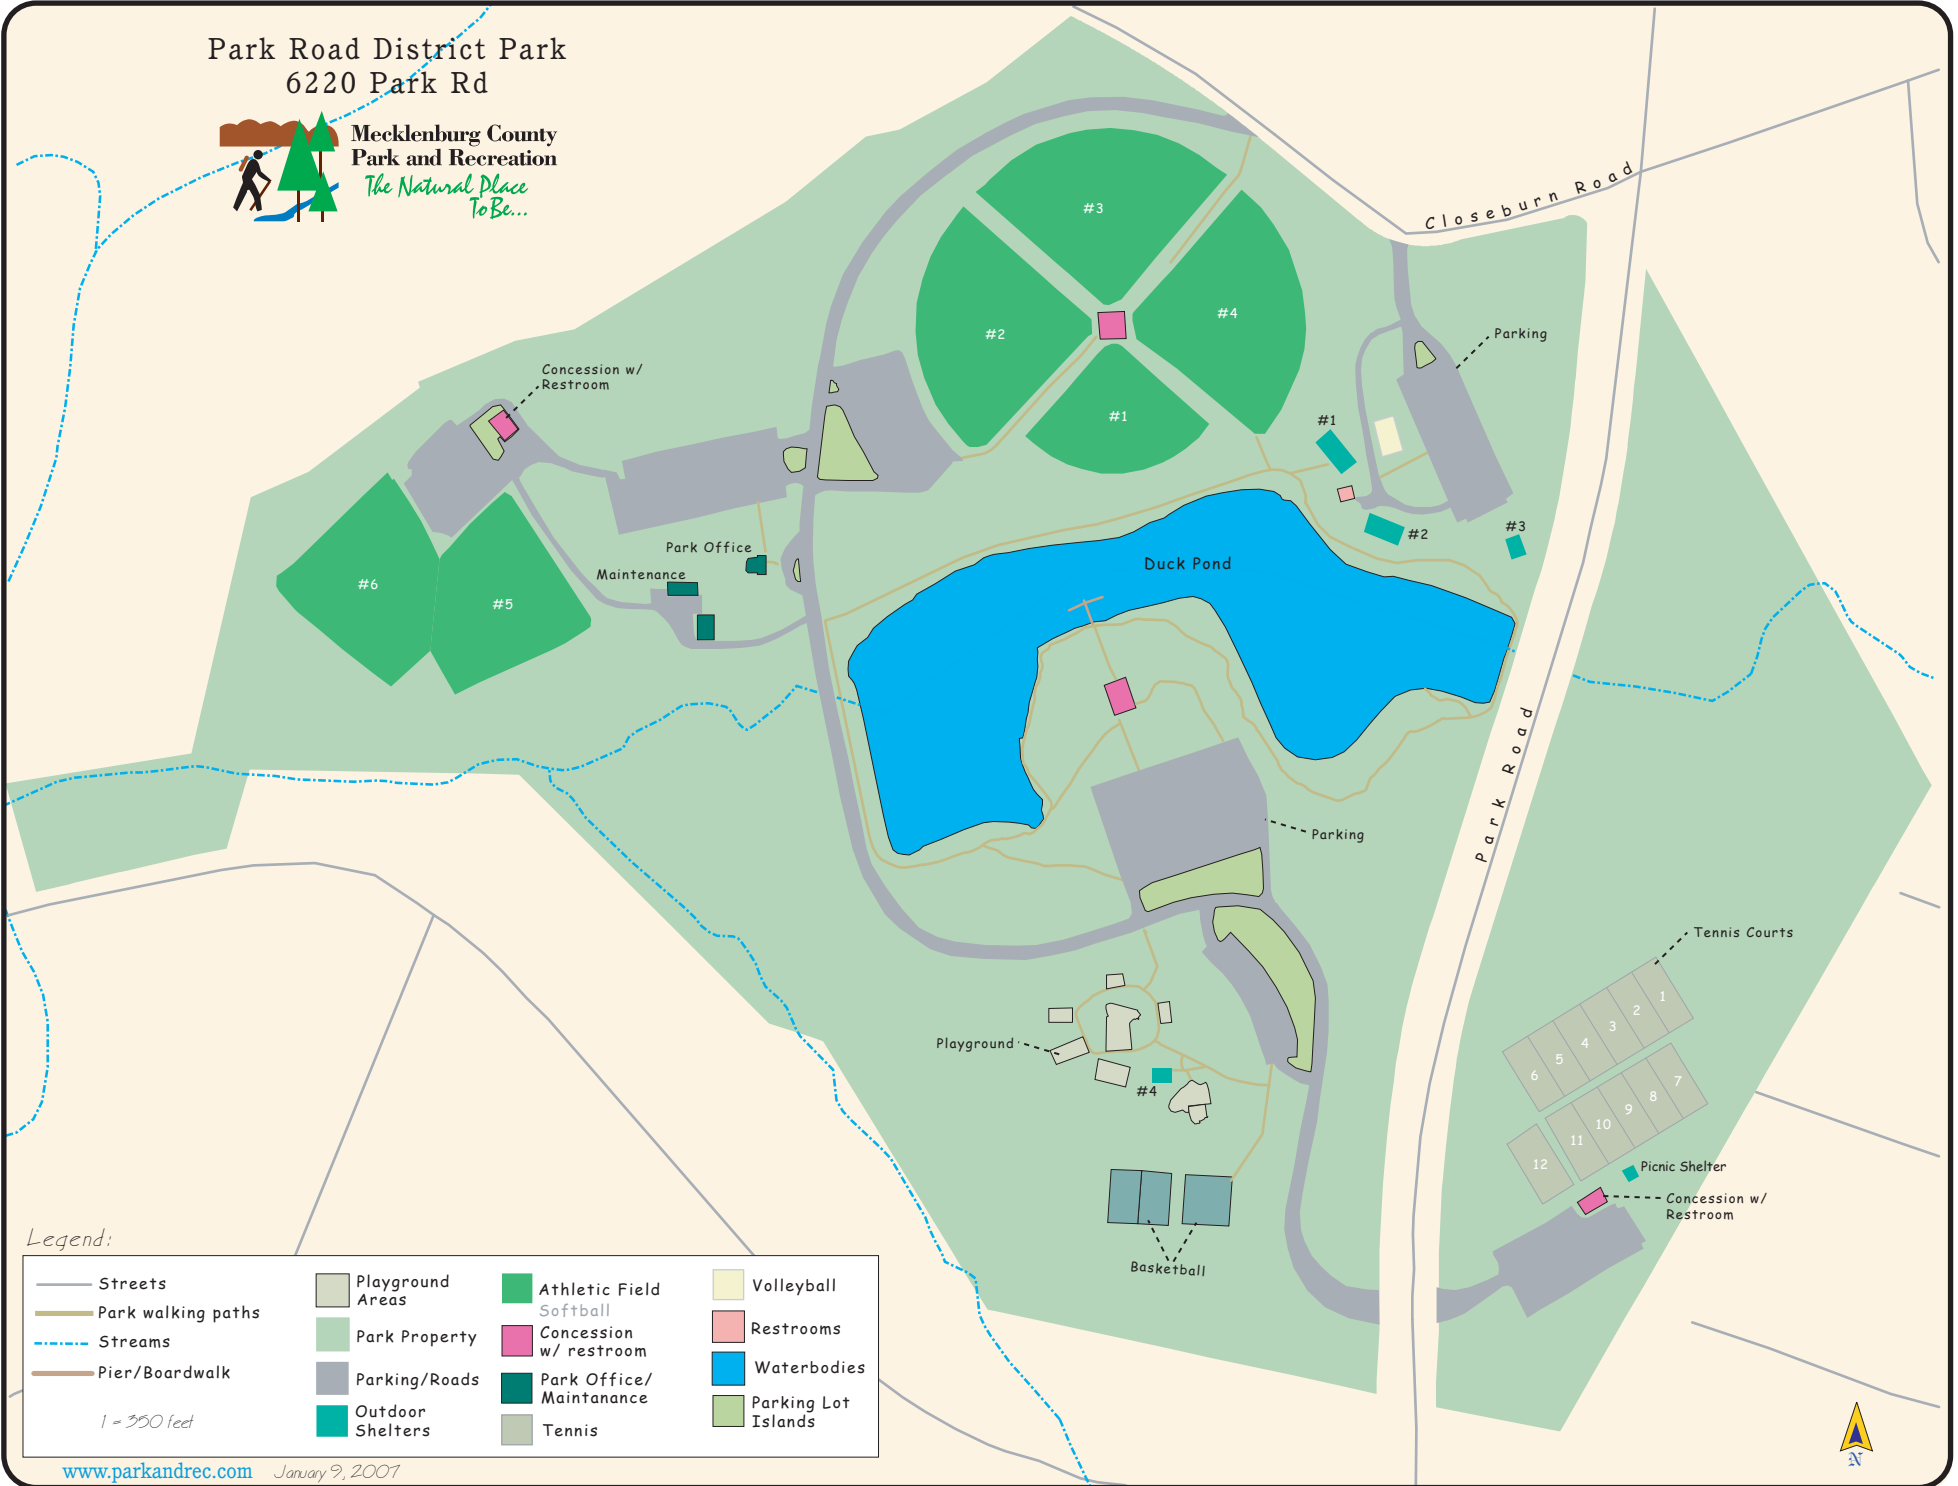

Park Road District Park  
6220 Park Rd

Mecklenburg County  
Park and Recreation  
*The Natural Place  
To Be...*

Legend:

Streets	Playground Areas	Athletic Field Softball	Volleyball
Park walking paths	Park Property	Concession w/ restroom	Restrooms
Streams	Parking/Roads	Park Office/ Maintenance	Waterbodies
Pier/Boardwalk	Outdoor Shelters	Tennis	Parking Lot Islands

1 = 350 feet