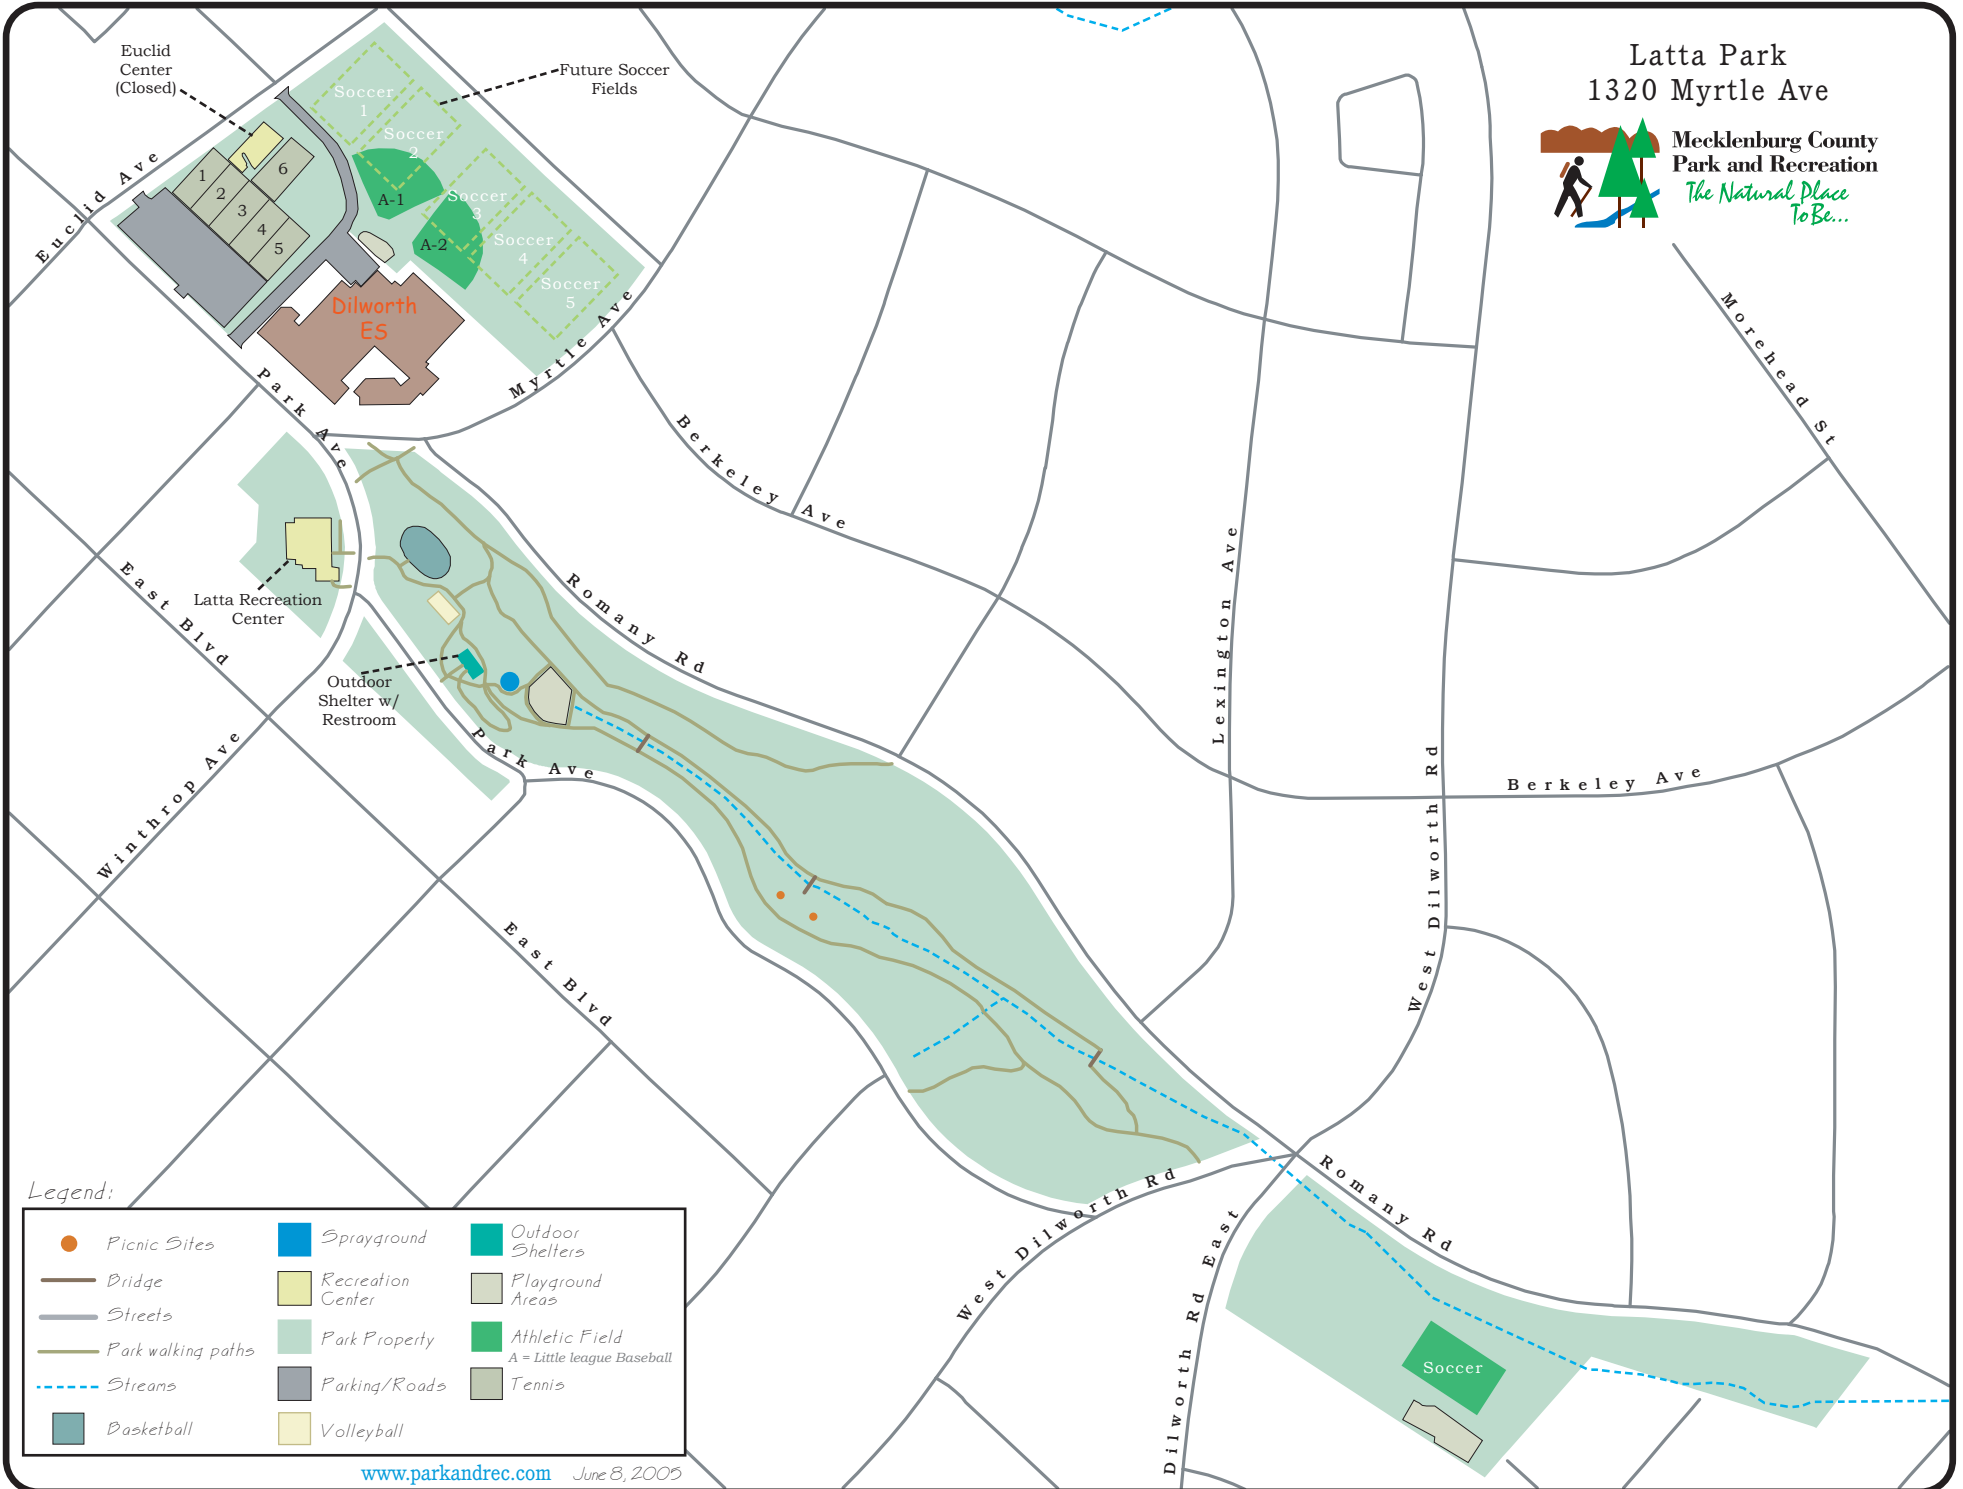

Latta Park
1320 Myrtle Ave

Mecklenburg County
Park and Recreation
*The Natural Place
To Be...*

Legend:

	Picnic Sites		Sprayground		Outdoor Shelters
	Bridge		Recreation Center		Playground Areas
	Streets		Park Property		Athletic Field
	Park walking paths		Parking/Roads		A - Little league Baseball
	Streams		Tennis		
	Basketball		Volleyball		