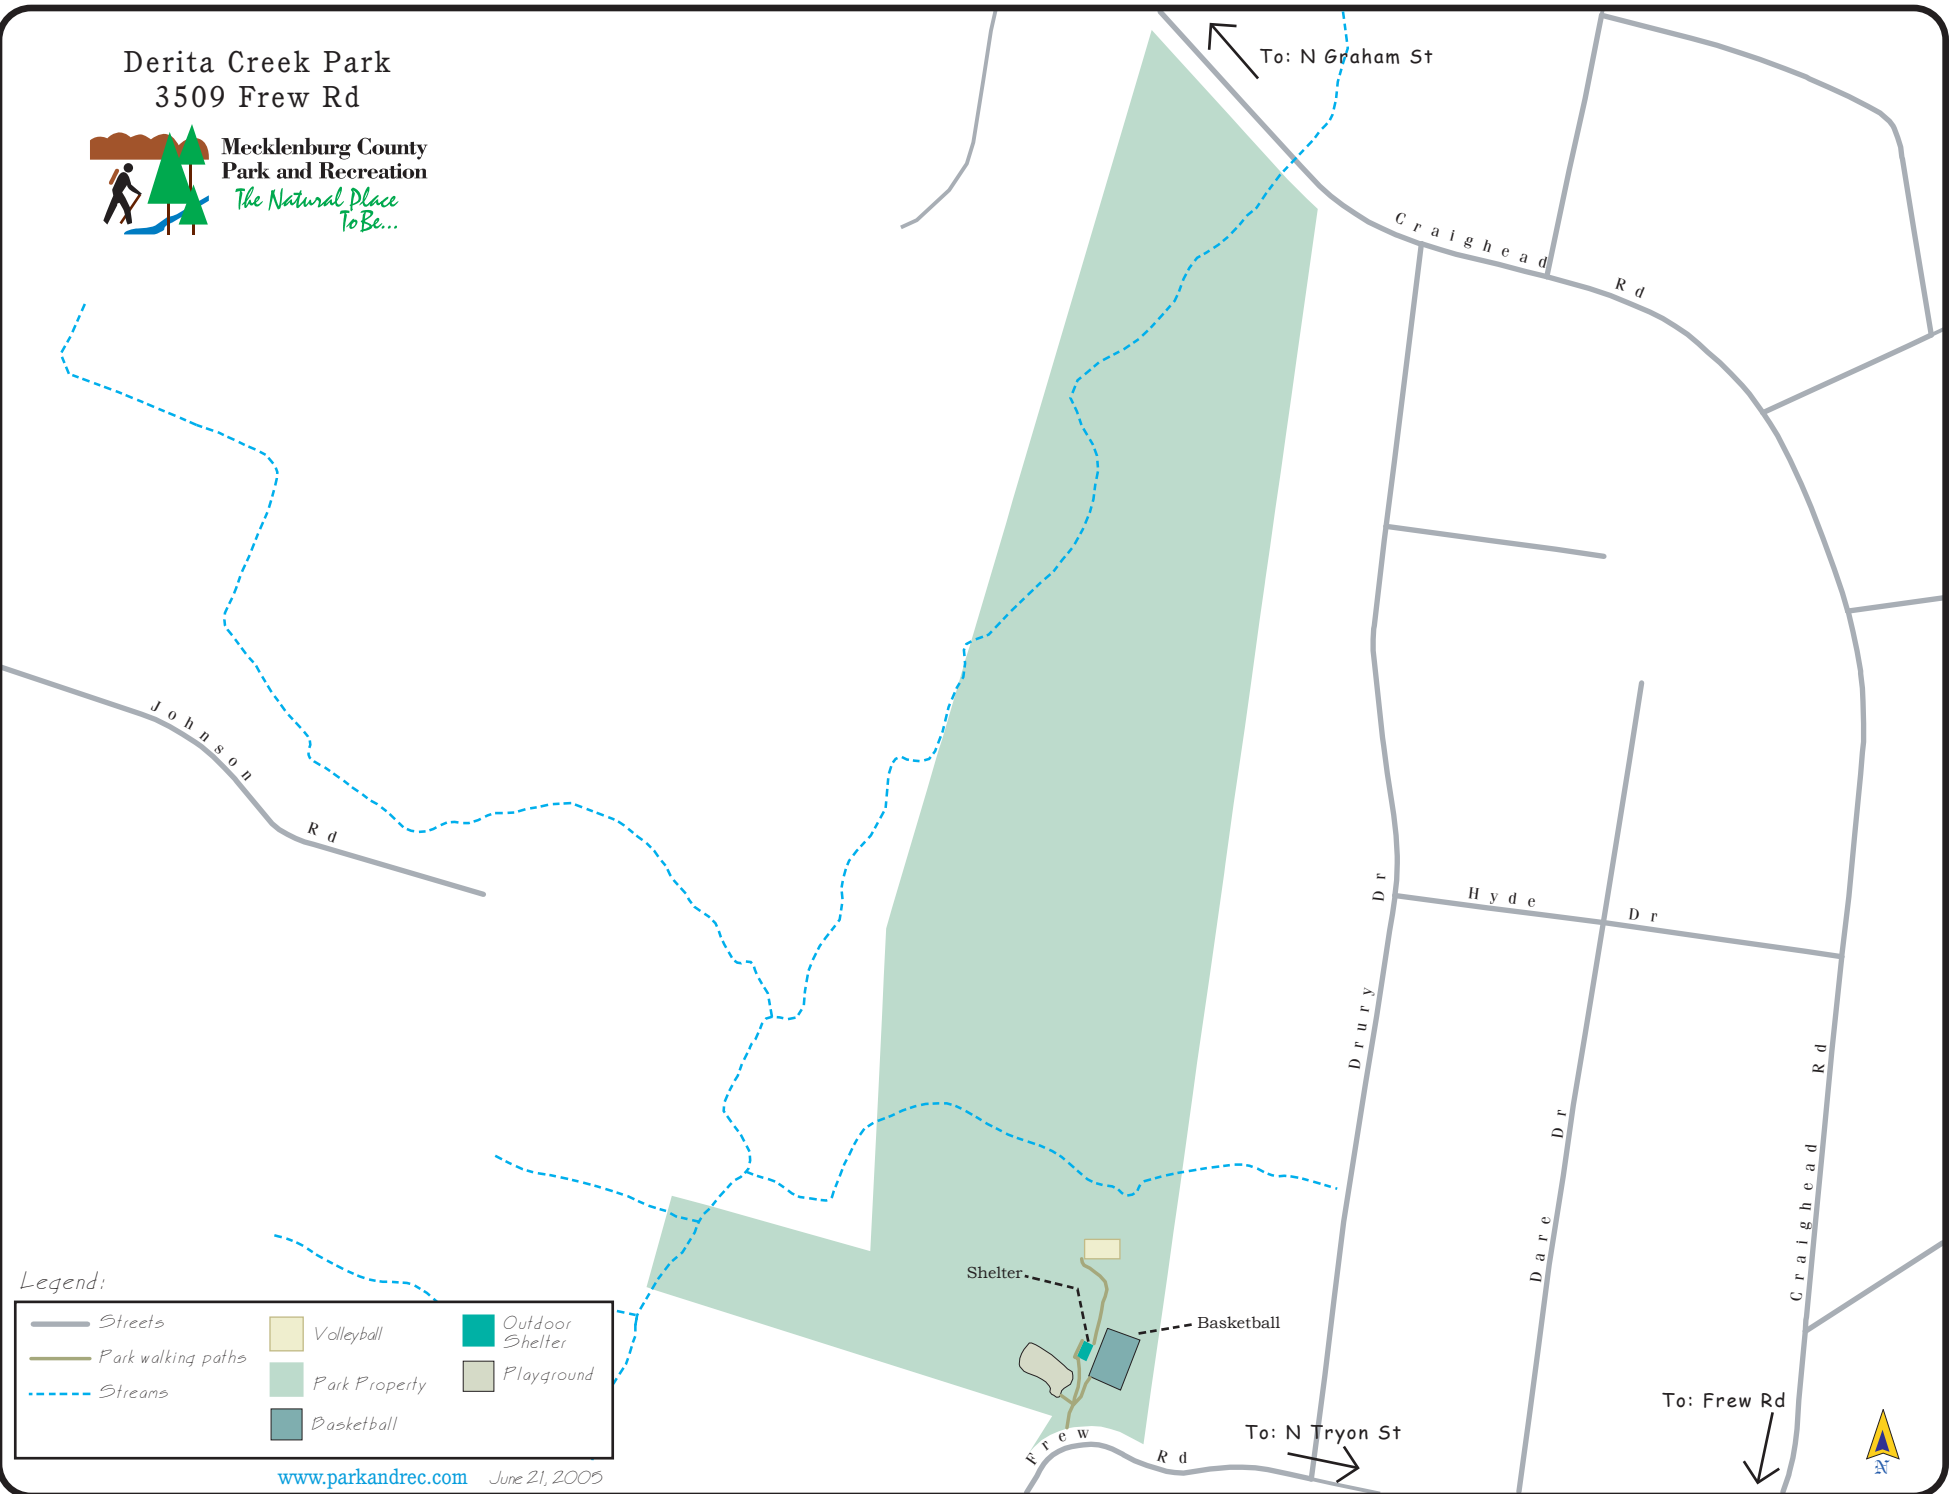

Derita Creek Park
3509 Frew Rd

Mecklenburg County
Park and Recreation
*The Natural Place
To Be...*

Legend:

Streets	Volleyball	Outdoor Shelter
Park walking paths	Park Property	Playground
Streams	Basketball	