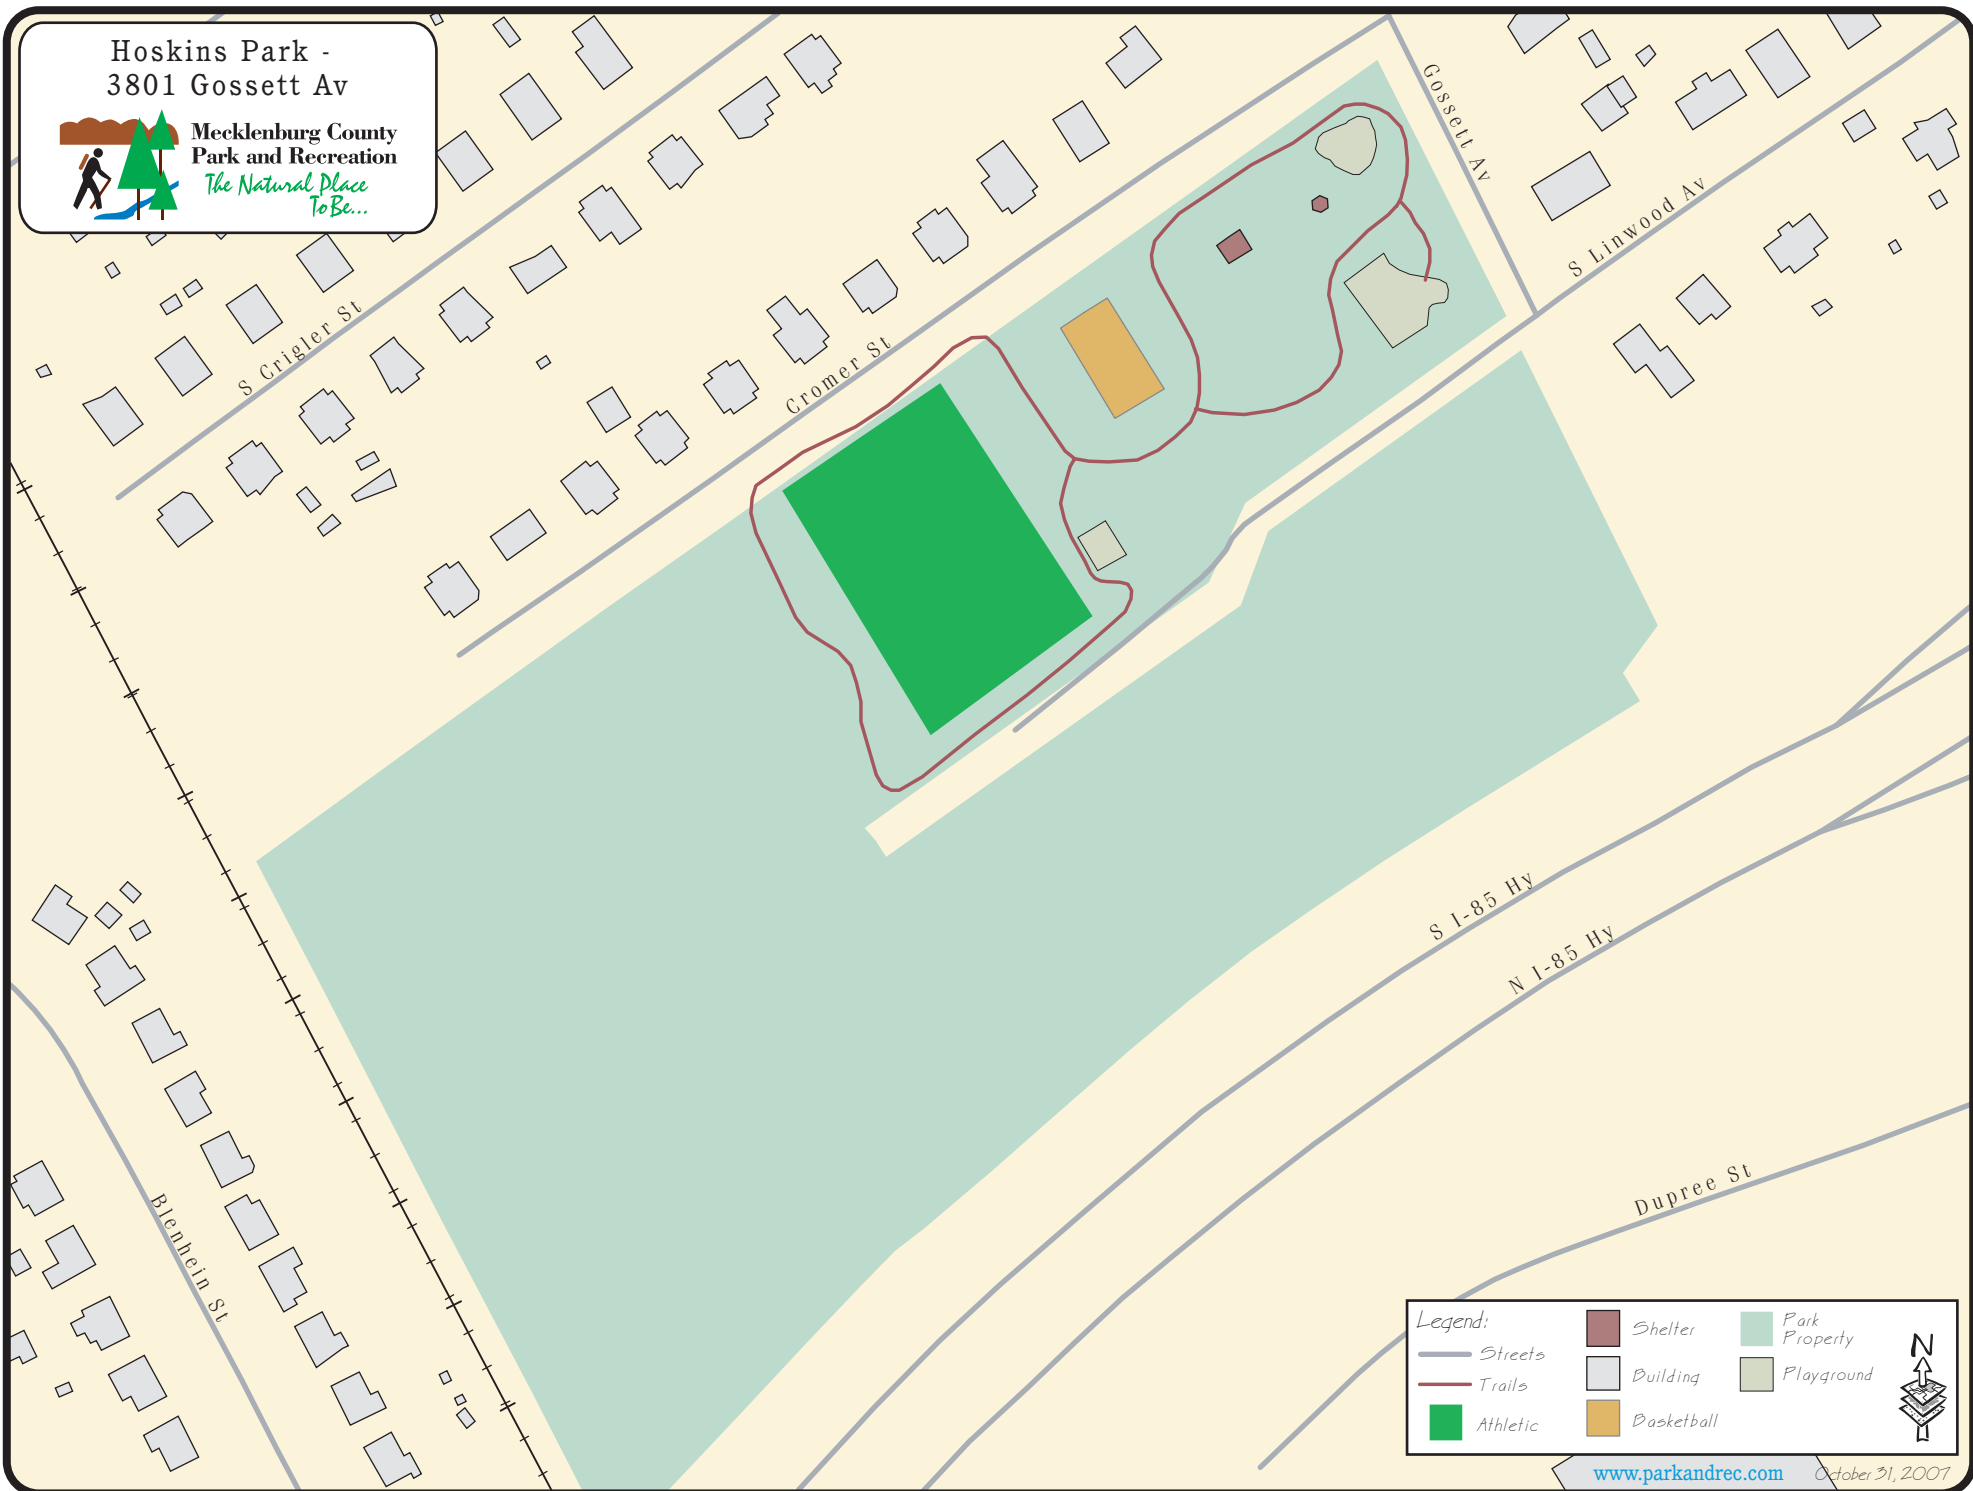

Hoskins Park -
3801 Gossett Av

Mecklenburg County
Park and Recreation
*The Natural Place
To Be...*

Legend:

	Streets		Shelter		Park Property
	Trails		Building		Playground
	Athletic		Basketball		