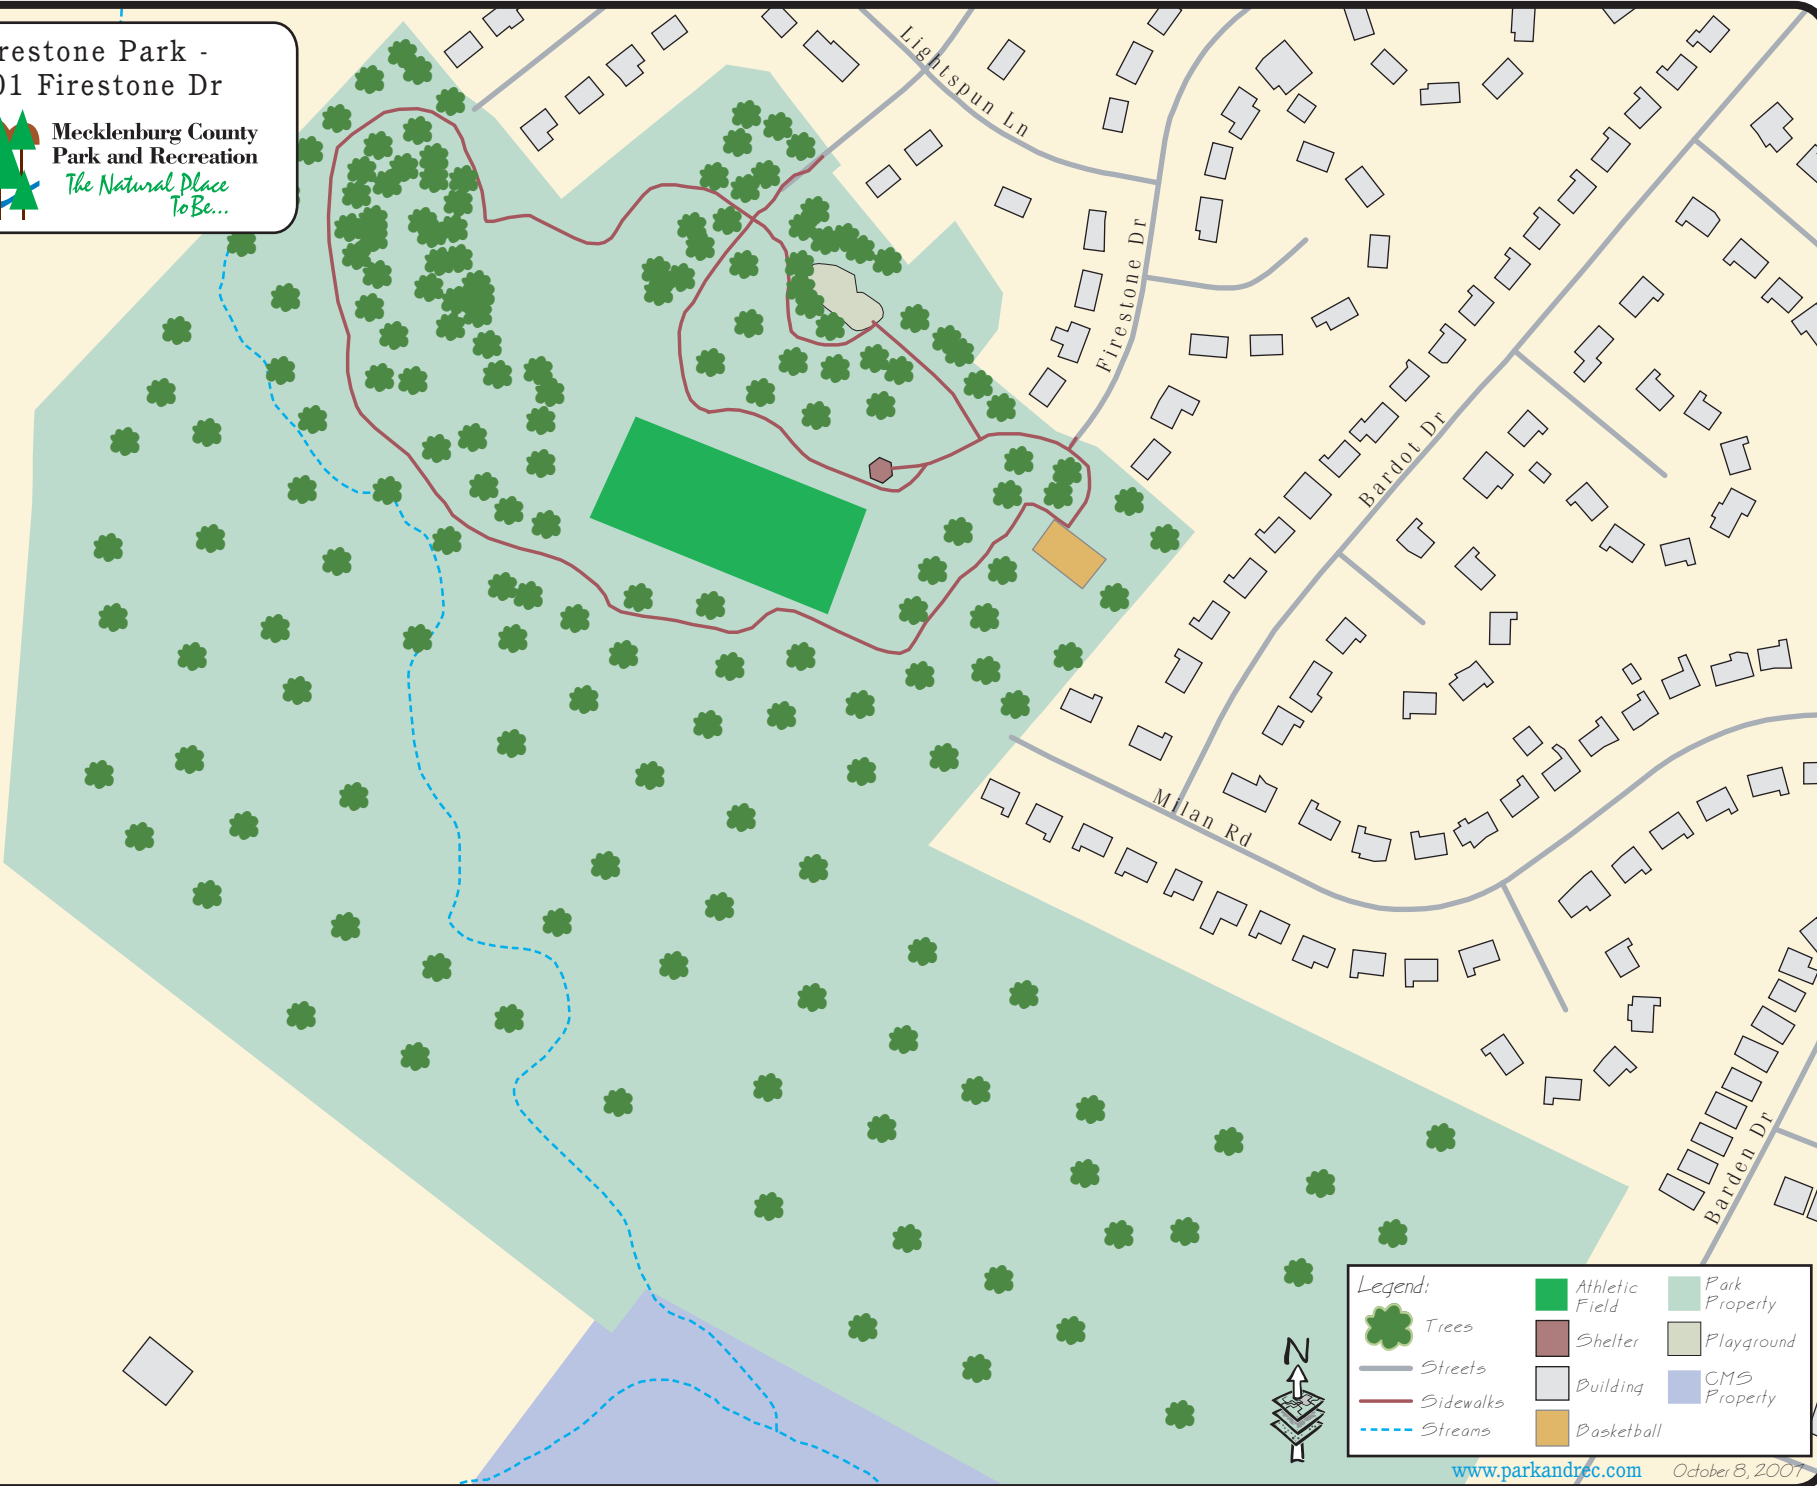

Firestone Park -  
3501 Firestone Dr

Mecklenburg County  
Park and Recreation  
*The Natural Place  
To Be...*

Legend:

	Trees		Athletic Field		Park Property
	Sidewalks		Shelter		Playground
	Streams		Building		CMS Property
	Streets		Basketball		