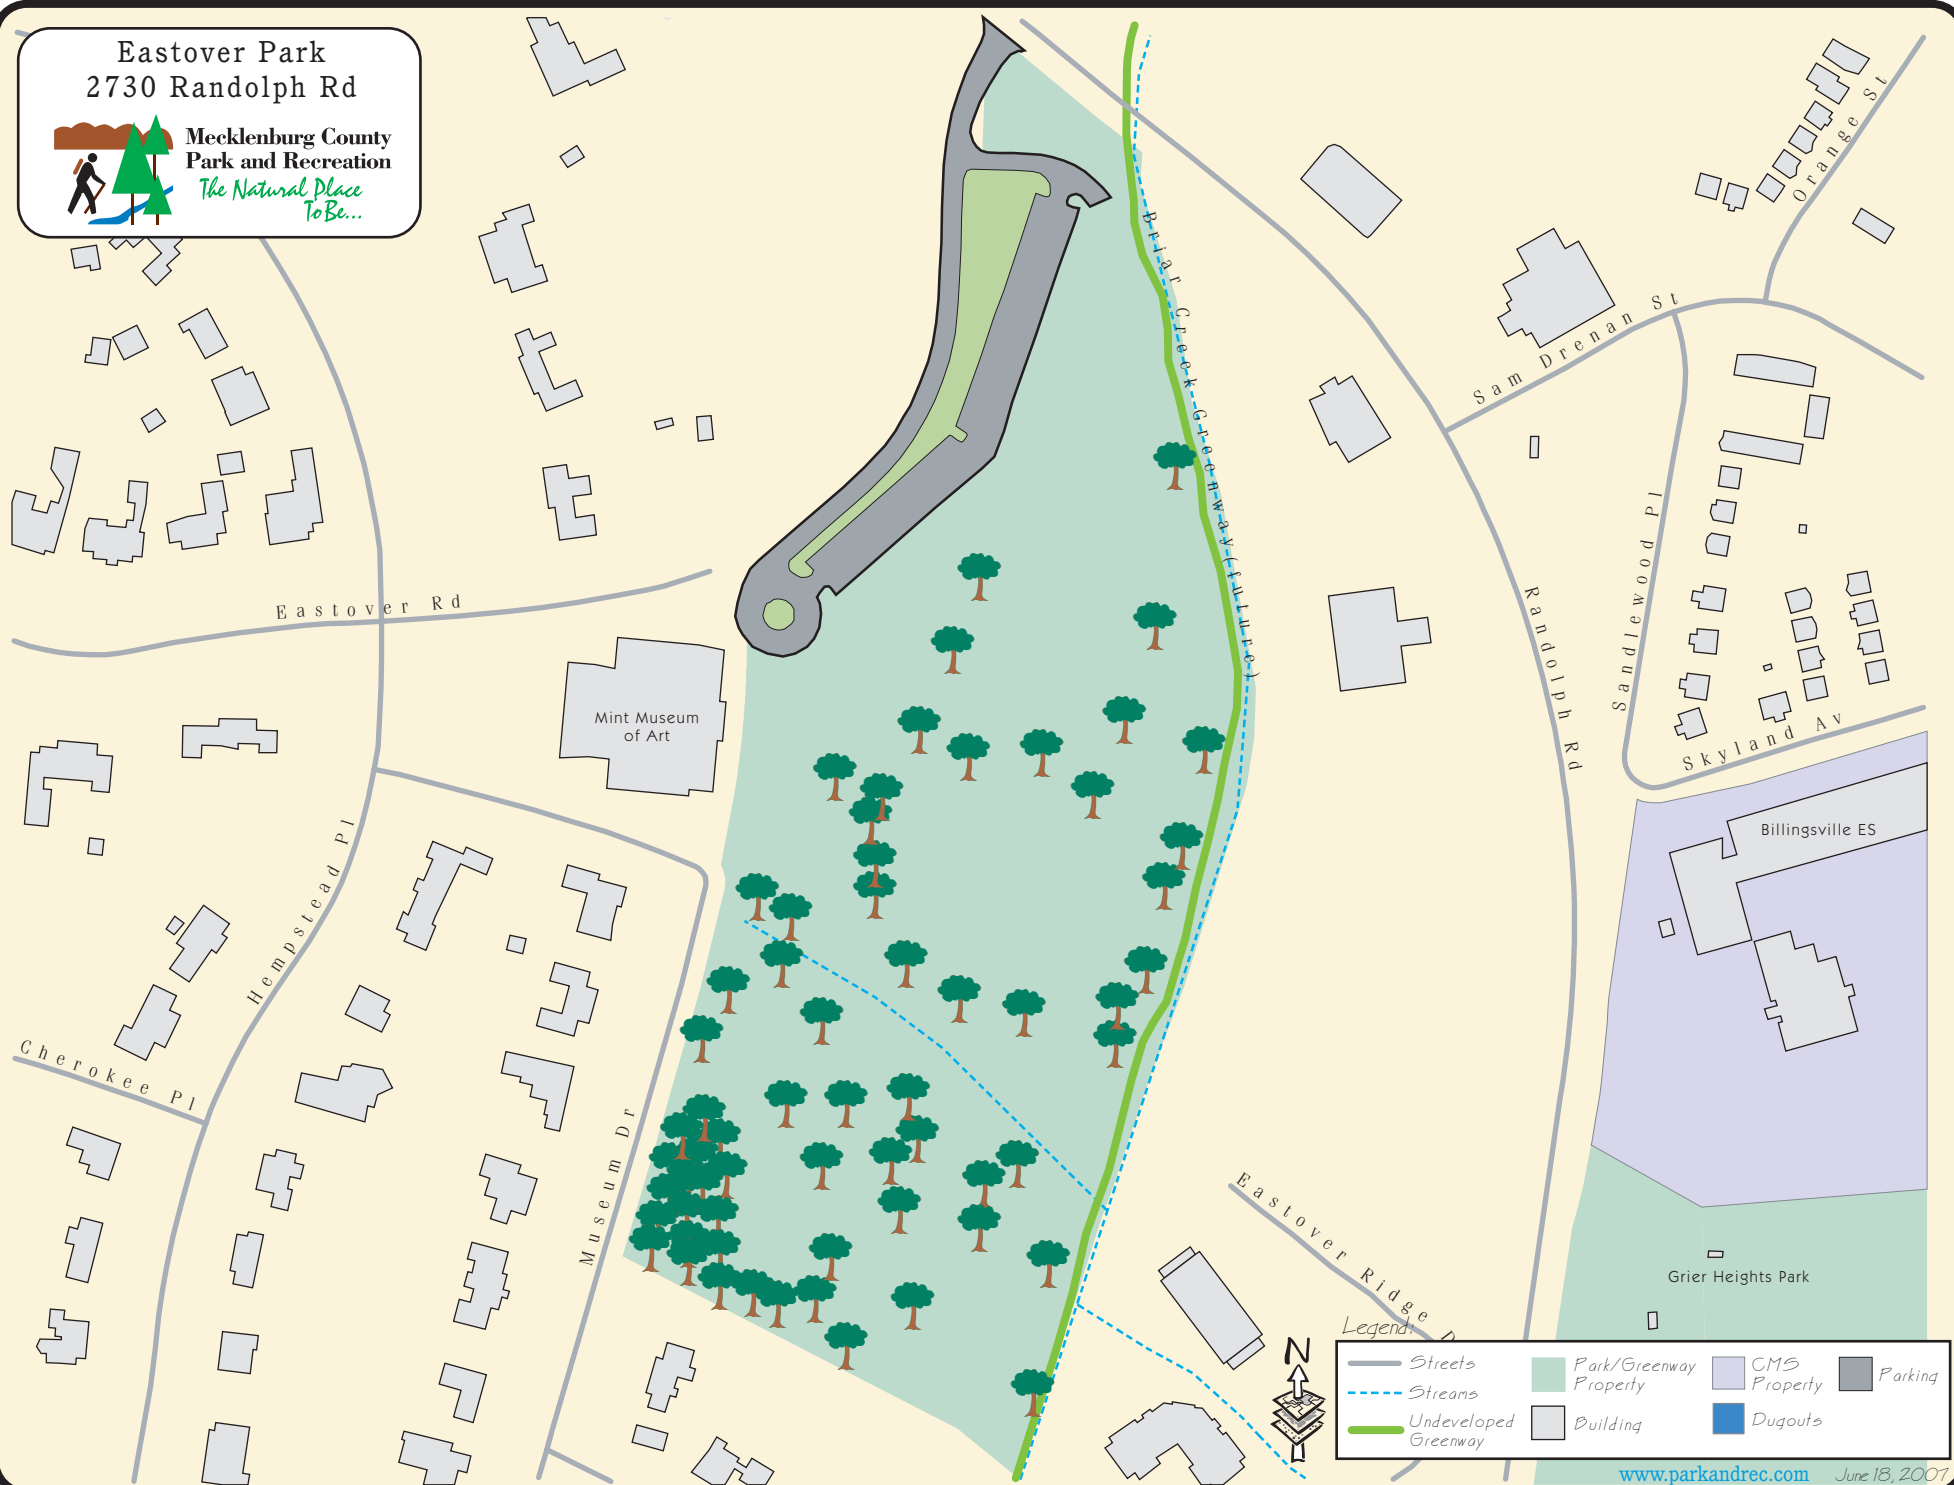

Eastover Park
2730 Randolph Rd

Mecklenburg County
Park and Recreation
*The Natural Place
To Be...*

Legend

	Streets		Park/Greenway Property		CMS Property		Parking
	Streams		Building		Dugouts		
	Undeveloped Greenway						