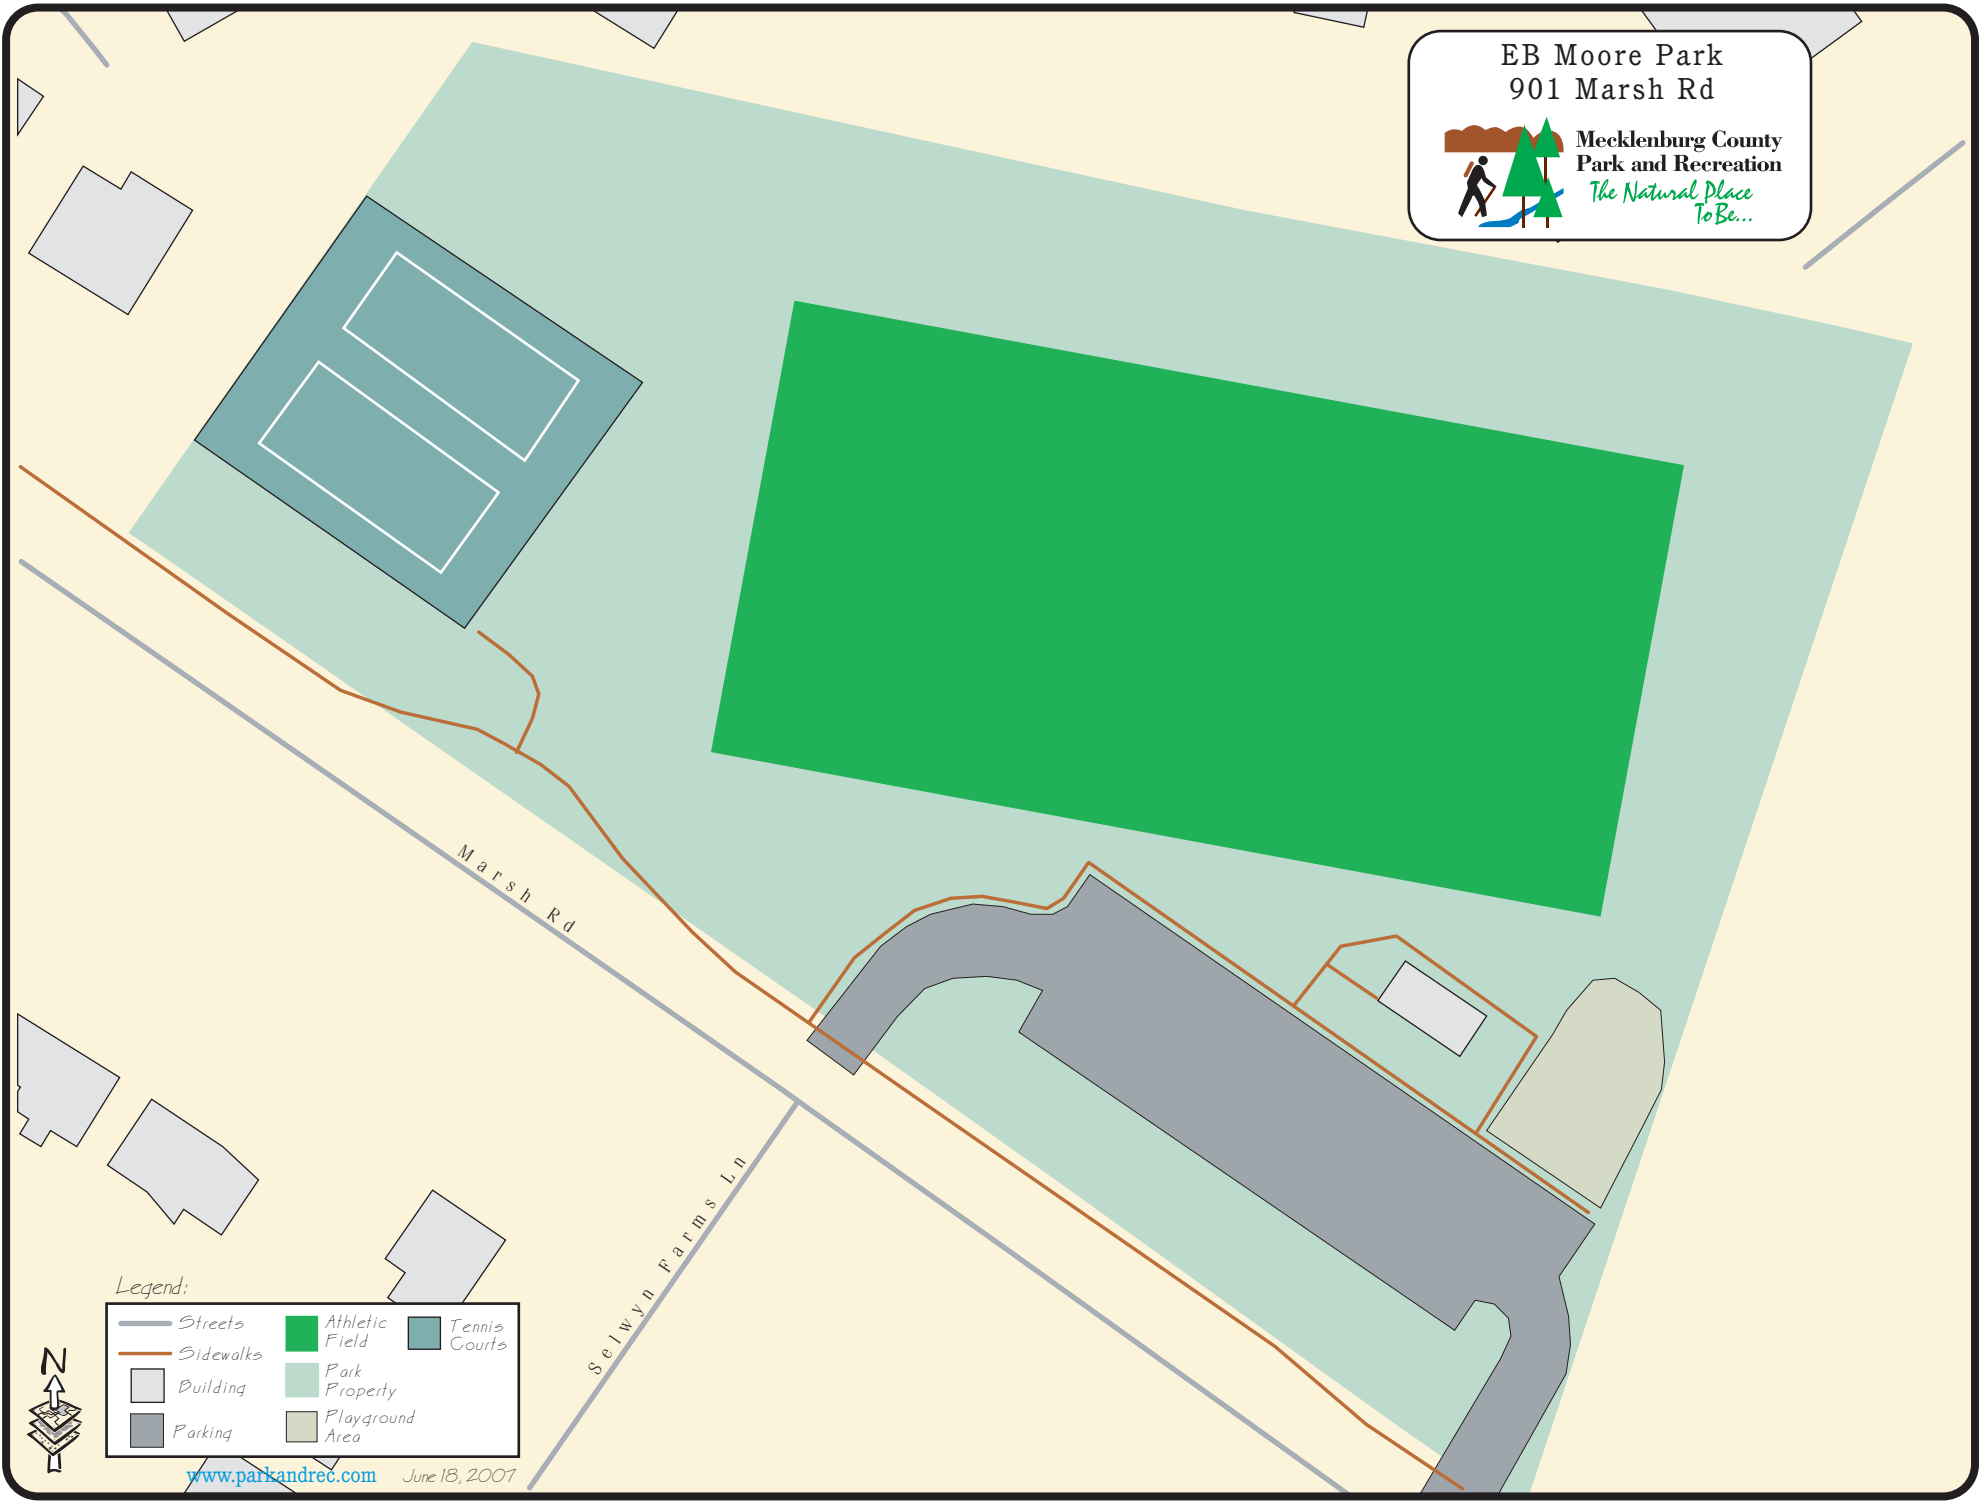

EB Moore Park
901 Marsh Rd

Mecklenburg County
Park and Recreation
*The Natural Place
To Be...*

Legend:

	Streets		Athletic Field		Tennis Courts
	Sidewalks		Park Property		Playground Area
	Building				
	Parking				