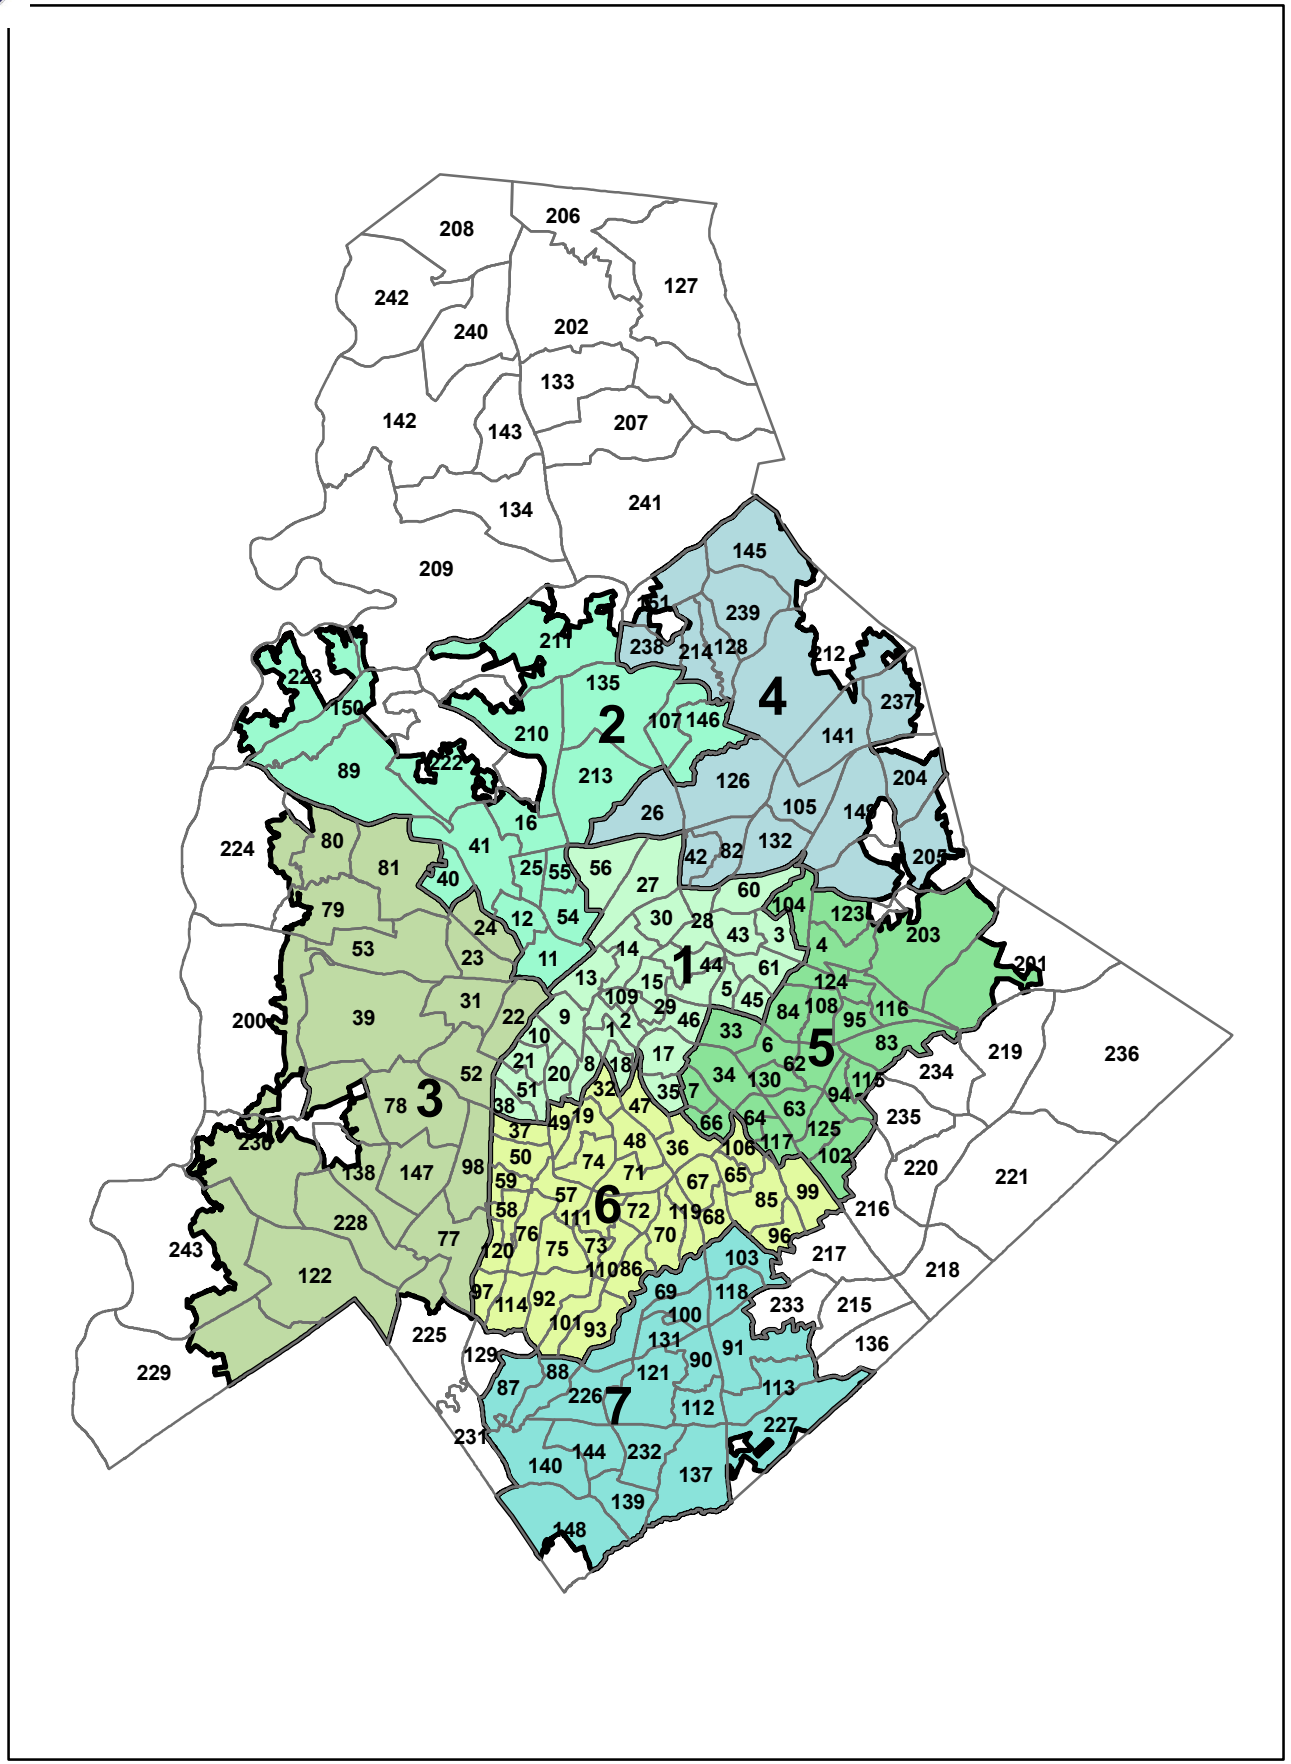

Charlotte City Council Districts

April 2018

Produced for Mecklenburg County
Board of Elections
by Mecklenburg County GIS