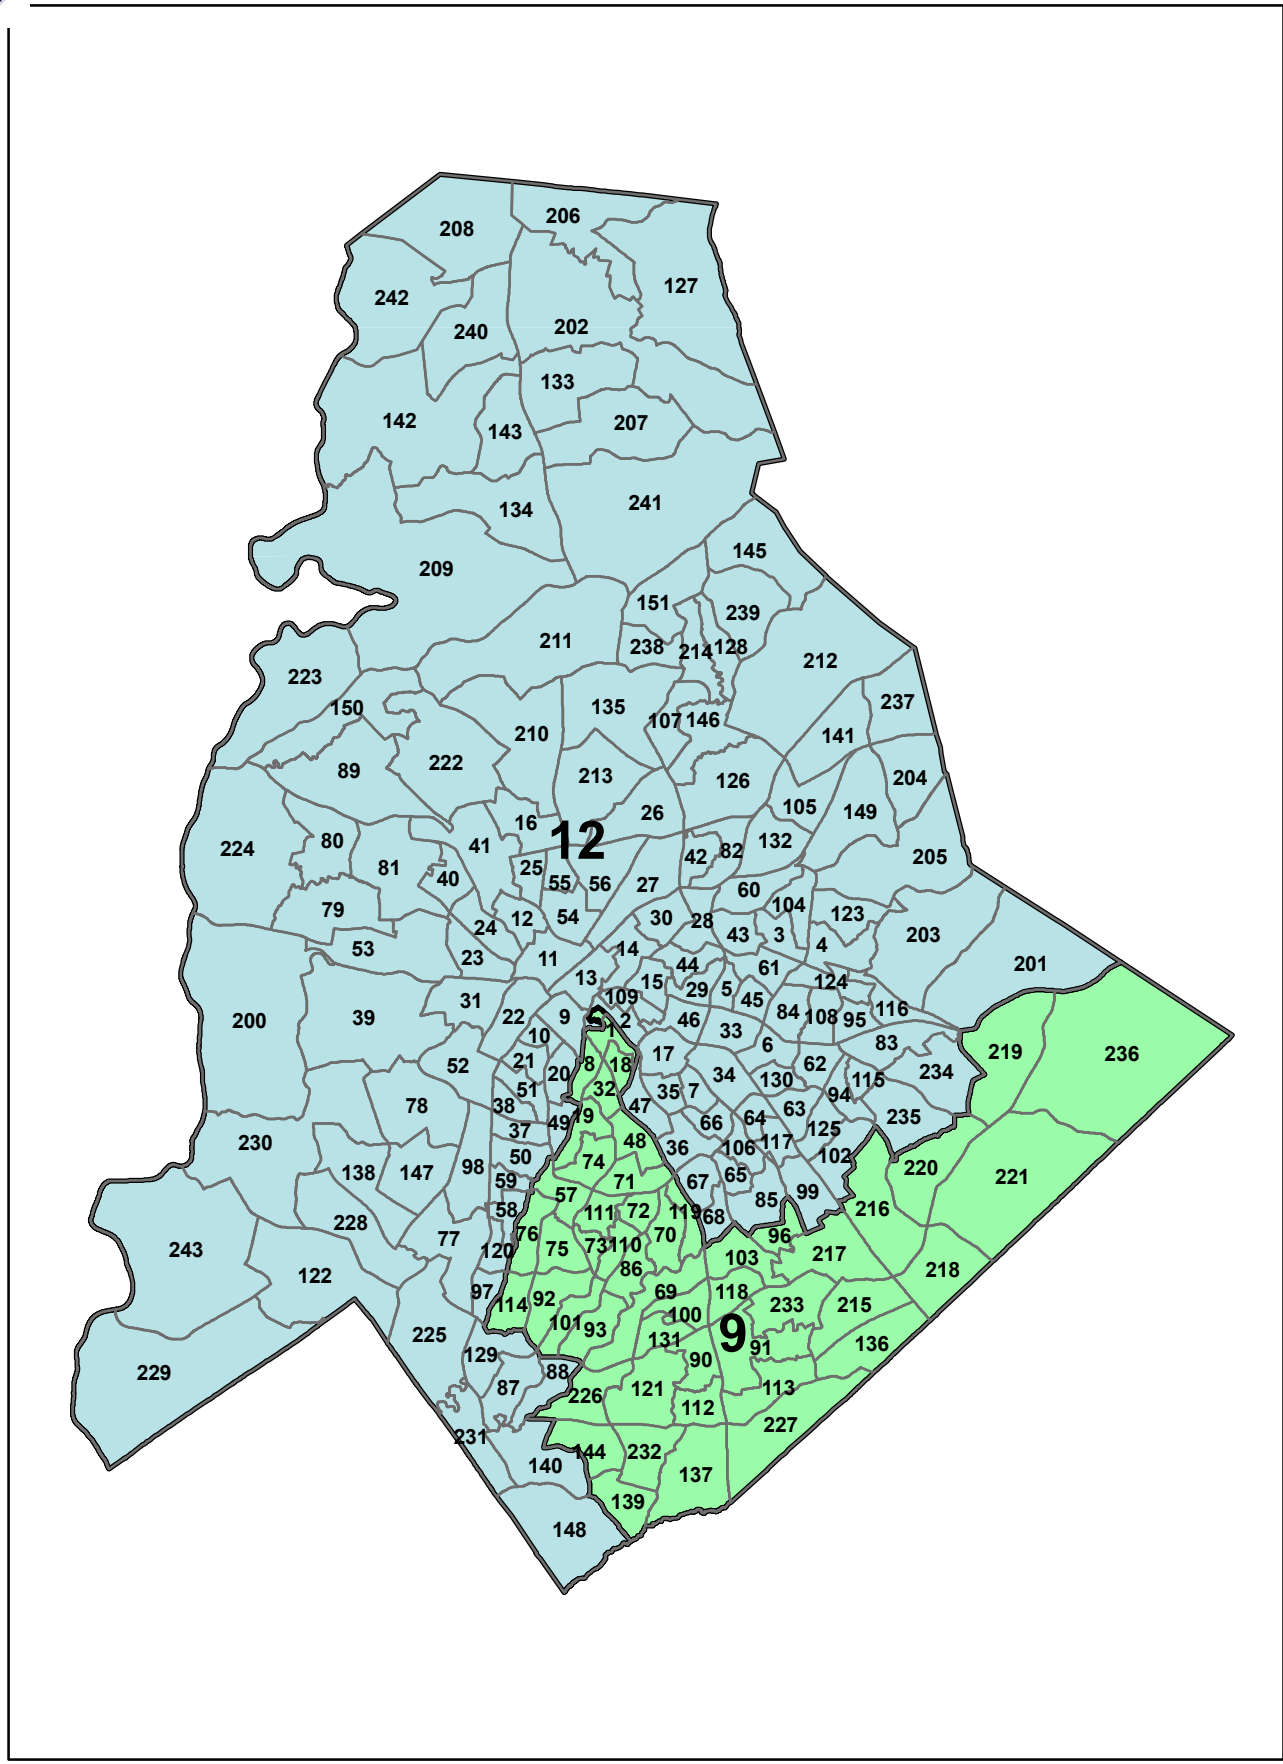

2016 National Congressional Districts July 2018

Produced for Mecklenburg County
Board of Elections
by Mecklenburg County GIS