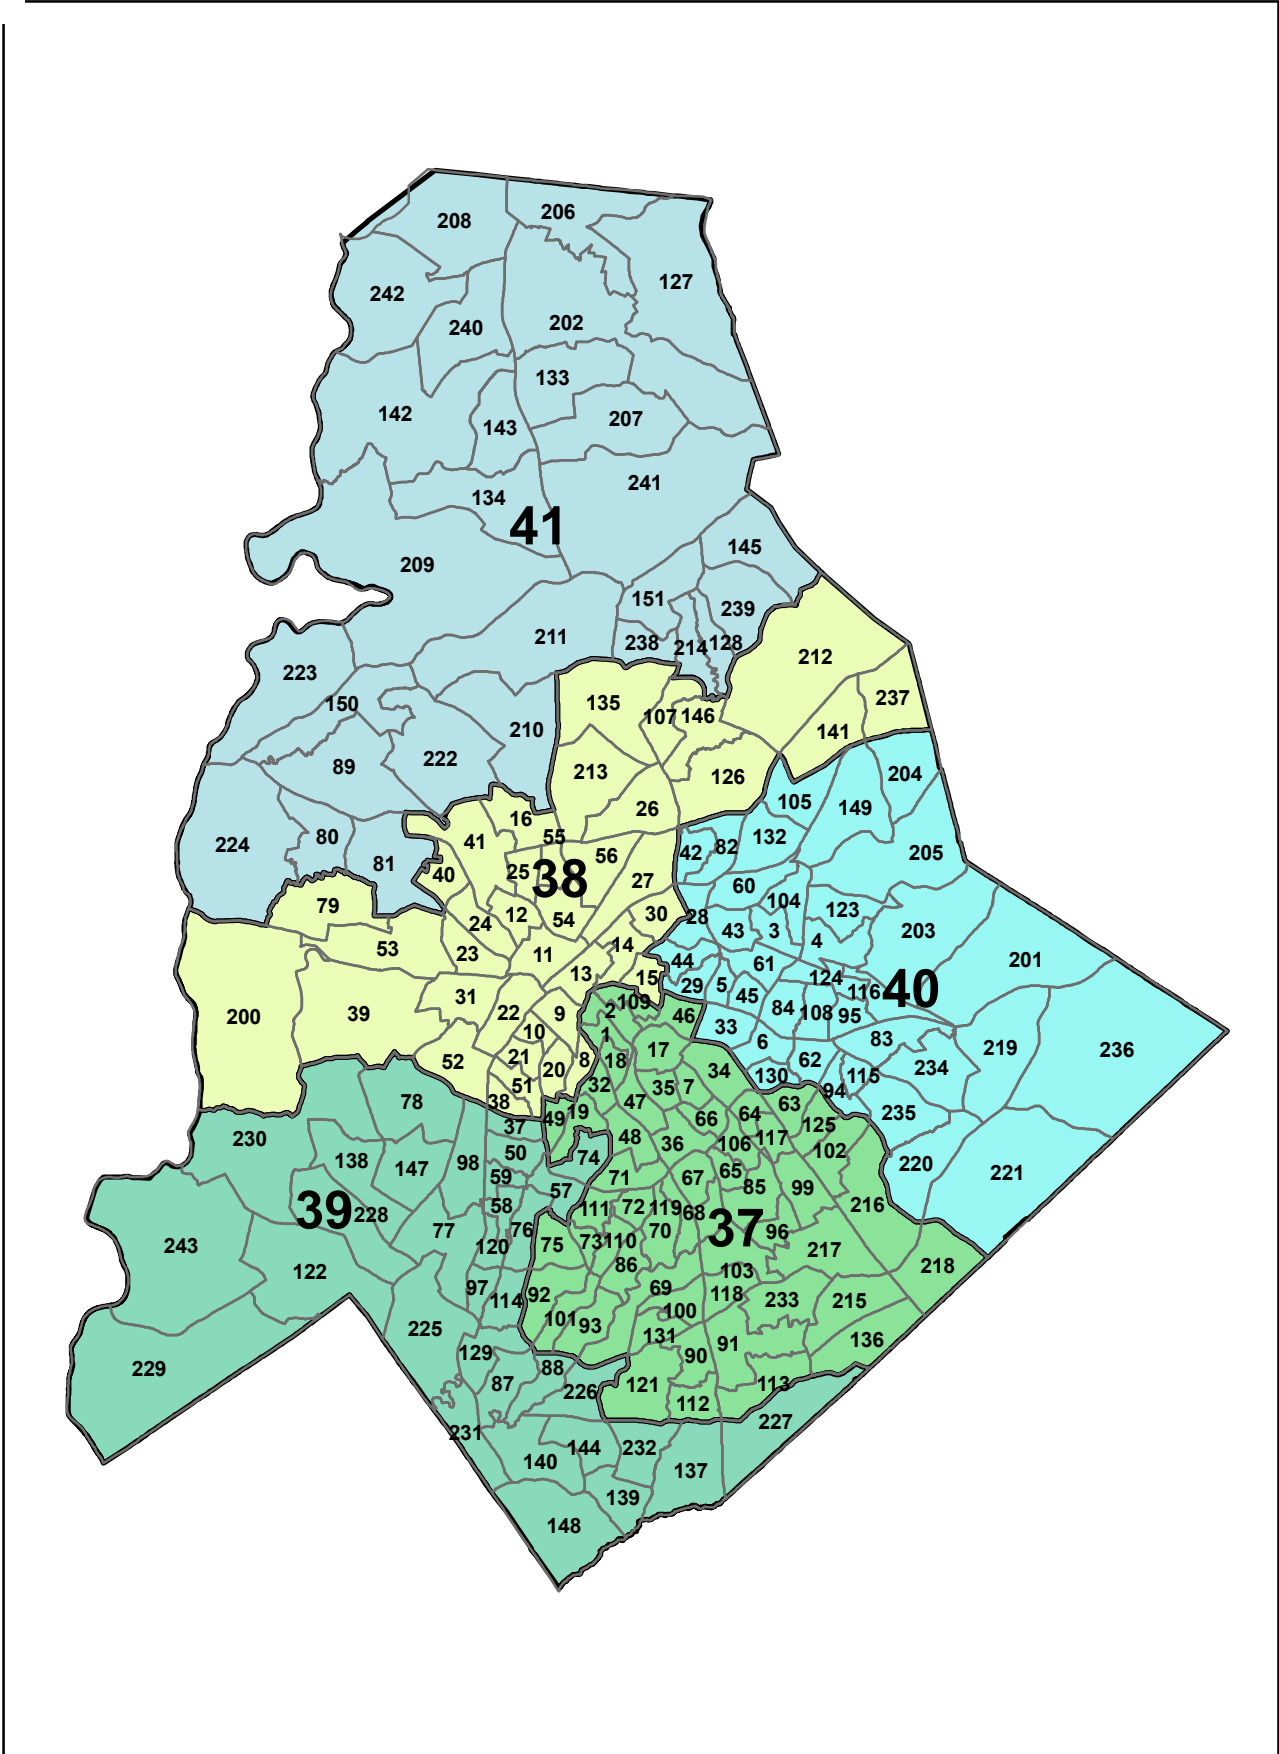

State Senate Districts January 2020

Produced for Mecklenburg County
Board of Elections
by Mecklenburg County GIS