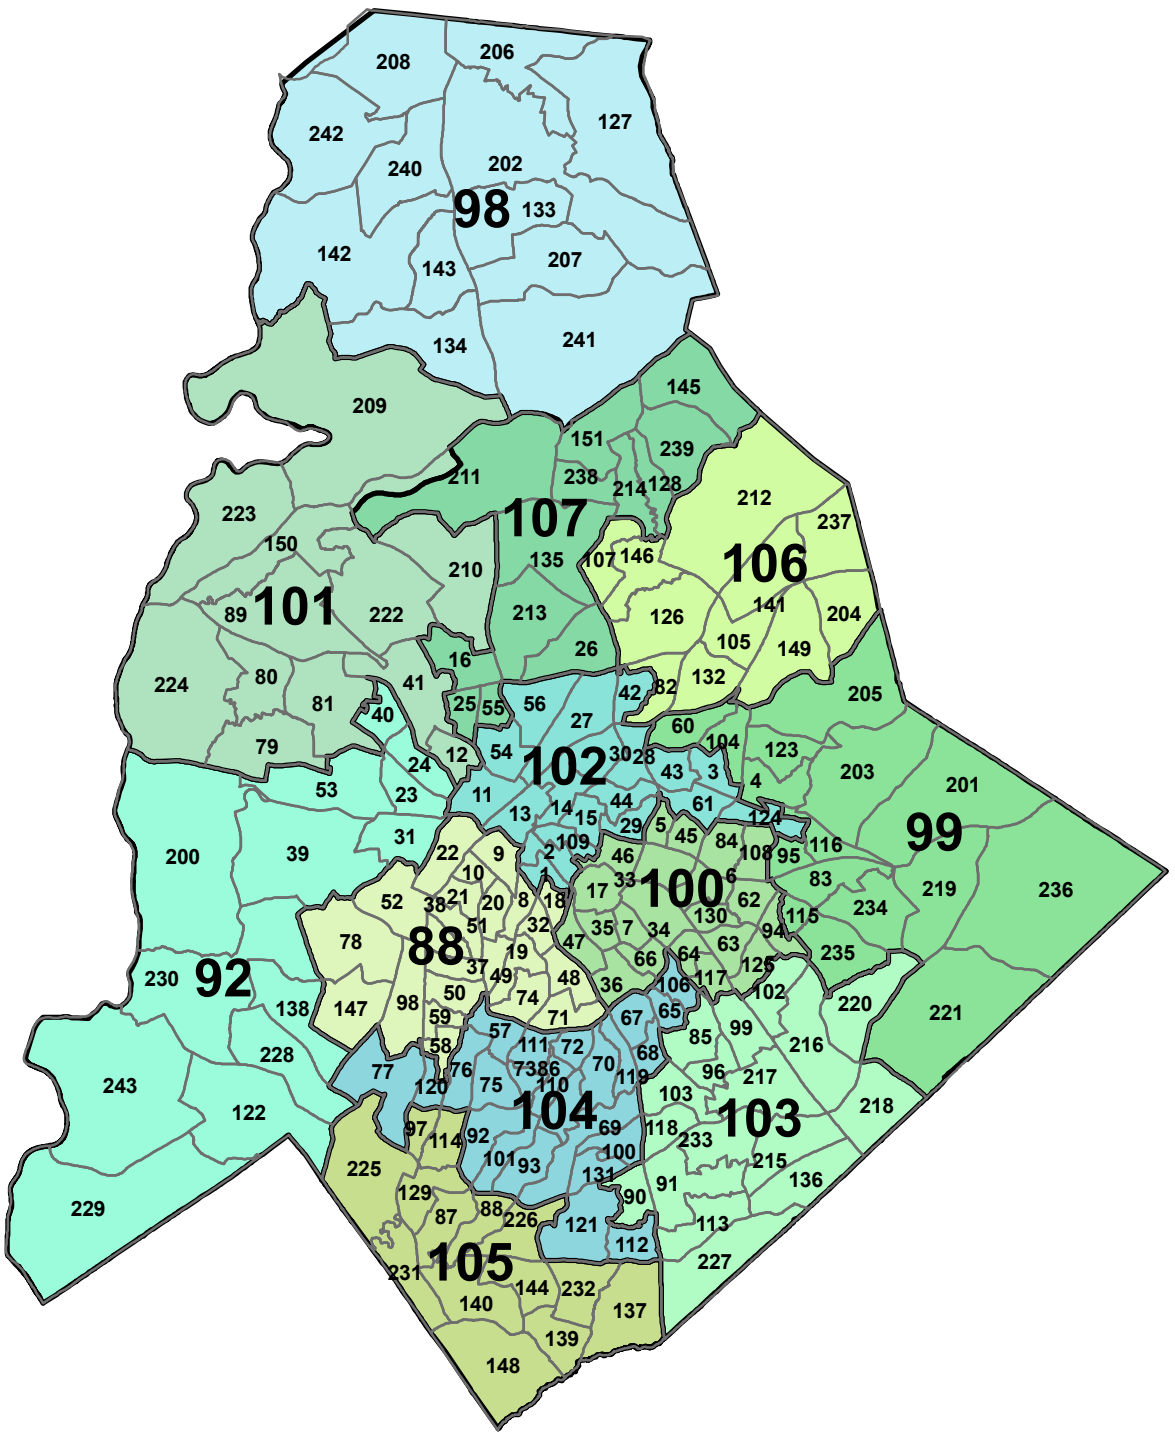

State House Districts

January 2020

Produced for Mecklenburg County
Board of Elections
by Mecklenburg County GIS