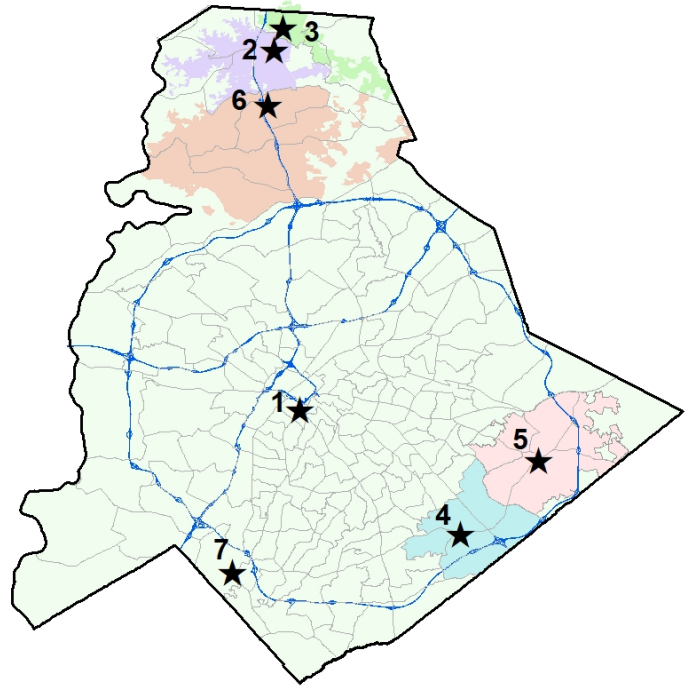

Mecklenburg County General Election November 2, 2021 One Stop Early Voting

MECKLENBURG COUNTY BOARD OF ELECTIONS

(opening October 14th 8 am)

1 - Located at 741 Kenilworth Ave Suite 202

Additional Locations

(opening October 21st 10 am)

2 - Cornelius Town Hall 21445 Catawba Ave, Cornelius

3 - Davidson Library 119 South Main Street, Davidson

4 - Matthews Library 230 Matthews Station St, Matthews

5 - Mint Hill Library 6840 Matthews – Mint Hill Rd, Mint Hill

6 - North County Regional Library 16500 Holly Crest Ln, Huntersville

7 - Pineville Communications Systems 118 College St, Pineville

Sunday	Monday	Tuesday	Wednesday	Thursday	Friday	Saturday
Only voters in Cornelius, Davidson, Huntersville, Matthews, Mint Hill, Pineville and Stallings will be eligible to vote and may vote at any of the early voting locations. City of Charlotte elections were moved to March 8, 2022.				October 14 MECK BOE MAIN OFFICE (1) 8 am – 5 pm No additional sites	October 15 MECK BOE MAIN OFFICE (1) 8 am – 5 pm No additional sites	Closed
Closed	October 18 MECK BOE MAIN OFFICE (1) 8 am – 5 pm No additional sites	October 19 MECK BOE MAIN OFFICE (1) 8 am – 5 pm No additional sites	October 20 MECK BOE MAIN OFFICE (1) 8 am – 5 pm No additional sites	October 21 MECK BOE MAIN OFFICE (1) 8 am – 7 pm Additional Sites (2-7) 10 am–7 pm	October 22 MECK BOE MAIN OFFICE (1) 8 am – 7 pm Additional Sites (2-7) 10 am–7 pm	October 23 ALL 7 Sites 8am – 3 pm
October 24 ALL 7 Sites 1 pm – 4 pm	October 25 MECK BOE MAIN OFFICE 8 am – 7 pm (1) Additional Sites (2-7) 10 am–7 pm	October 26 MECK BOE MAIN OFFICE (1) 8 am – 7 pm Additional Sites (2-7) 10 am–7 pm	October 27 MECK BOE MAIN OFFICE (1) 8 am – 7 pm Additional Sites (2-7) 10 am–7 pm	October 28 MECK BOE MAIN OFFICE (1) 8 am – 7 pm Additional Sites (2-7) 10 am–7 pm	October 29 MECK BOE MAIN OFFICE (1) 8 am – 7 pm Additional Sites (2-7) 10 am–7 pm	October 30 ALL 7 SITES (Final Day) 8 am – 3 pm
Closed	Closed	November 2 Election Day 6:30 am – 7:30 pm Voting in your assigned precinct (check your voter card or visit our website meckboe.org)	Eligible individuals may register and vote during the one-stop early voting period.			

For further election related information visit our web site at www.meckboe.org